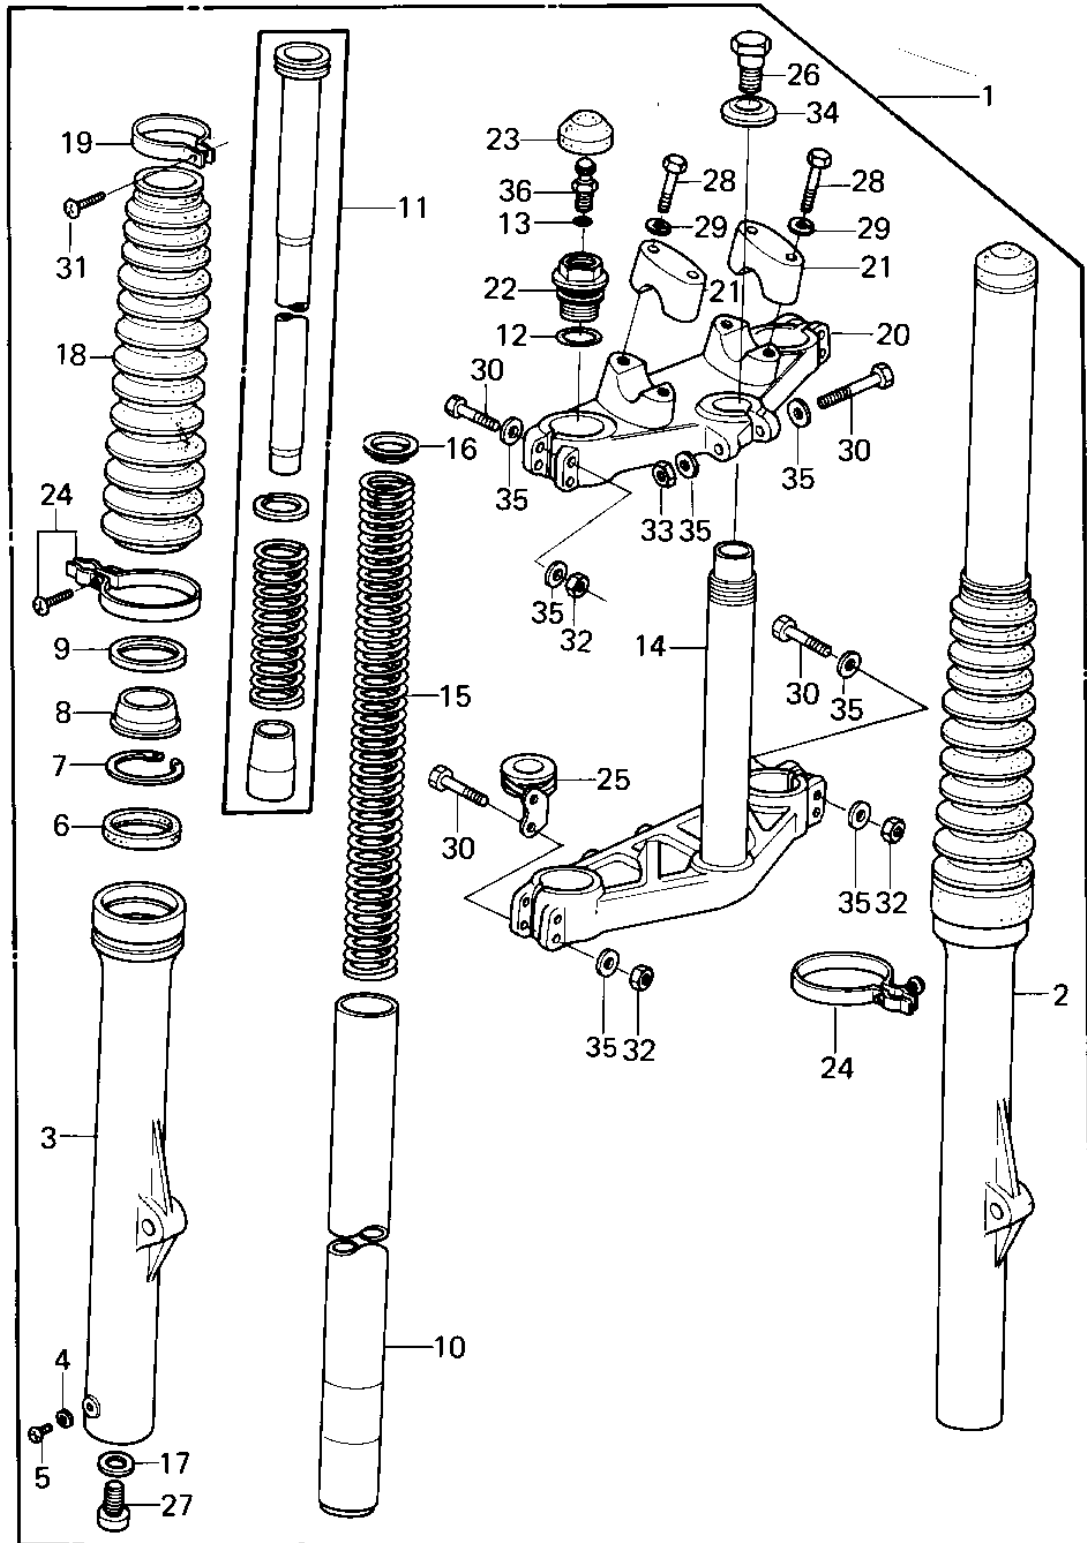

1979 KLX250

PARTS DIAGRAM

FRONT FORK (KLX250-A1)

1979 KLX250

PARTS LIST

FRONT FORK (KLX250-A1)

ITEM NAME	PART NUMBER	QUANTITY
FORK-FRONT (Ref # 1)	44001-1088	1
TUBE,RH,FORK OUTER (Ref # 2)	44006-1030	1
TUBE,LH,FORK OUTER (Ref # 3)	44005-1030	1
GASKET FORK DRAIN PLG (Ref # 4)	44045-002	2
SCREW PAN HEAD 4X8 (Ref # 5)	220B0408	2
OIL,SEAL,FORK OUTER (Ref # 6)	92049-1009	2
RING,SNAP,FORK OUTER (Ref # 7)	92033-1005	2
DUST SHIELD,FORK (Ref # 8)	92093-1007	2
CASE,DUST SHIELD (Ref # 9)	32099-1002	2
TUBE,FORK INNER (Ref # 10)	44013-1026	2
CYLINDER-FORK (Ref # 11)	44022-1030	2
"O" RING,FORK TOP (Ref # 12)	92055-1051	2
"O" RING,AIR VALVE (Ref # 13)	92055-1018	2
STEM,STEERING (Ref # 14)	44037-1021	1
SPRING,FORK (Ref # 15)	44026-1038	2
GUIDE,FORK SPRING (Ref # 16)	44028-1004	2
GASKET,FORK CYLINDER (Ref # 17)	44045-057	2
BOOTS,FORK (Ref # 18)	49006-1009	2
BAND,BOOTS (Ref # 19)	92072-1008	2
HEAD,STEERING STEM (Ref # 20)	44039-1018	1
HOLDER,HANDLE BAR (Ref # 21)	46012-1003	2
CAP,FORK TOP (Ref # 22)	44029-1011	2
CAP,RUBBER,FORK TOP (Ref # 23)	44029-1009	2
BAND,BOOTS L.H. (Ref # 24)	92072-1011	2
CLAMP,CABLE (Ref # 25)	92072-1027	1
BOLT,FORK TOP (Ref # 26)	44041-065	1
BOLT-FORK CYLINDER (Ref # 27)	44041-040	2
BOLT (Ref # 28)	92001-1578	4
WASHER SPRING 8MM (Ref # 29)	461F0800	4

1979 KLX250

PARTS LIST

FRONT FORK (KLX250-A1)

ITEM NAME	PART NUMBER	QUANTITY
BOLT FLANGED 8X55 (Ref # 30)	92001-1398	9
SCREW-PAN-CROS (Ref # 31)	220B0420	2
NUT 8MM (Ref # 32)	311G0800	8
NUT,LOCK,8MM (Ref # 33)	92015-1124	1
WASHER (Ref # 34)	44043-052	1
WASHER PLAIN 8MM (Ref # 35)	410B0800	16
VALVE ASSY,AIR (Ref # 36)	16126-1003	2