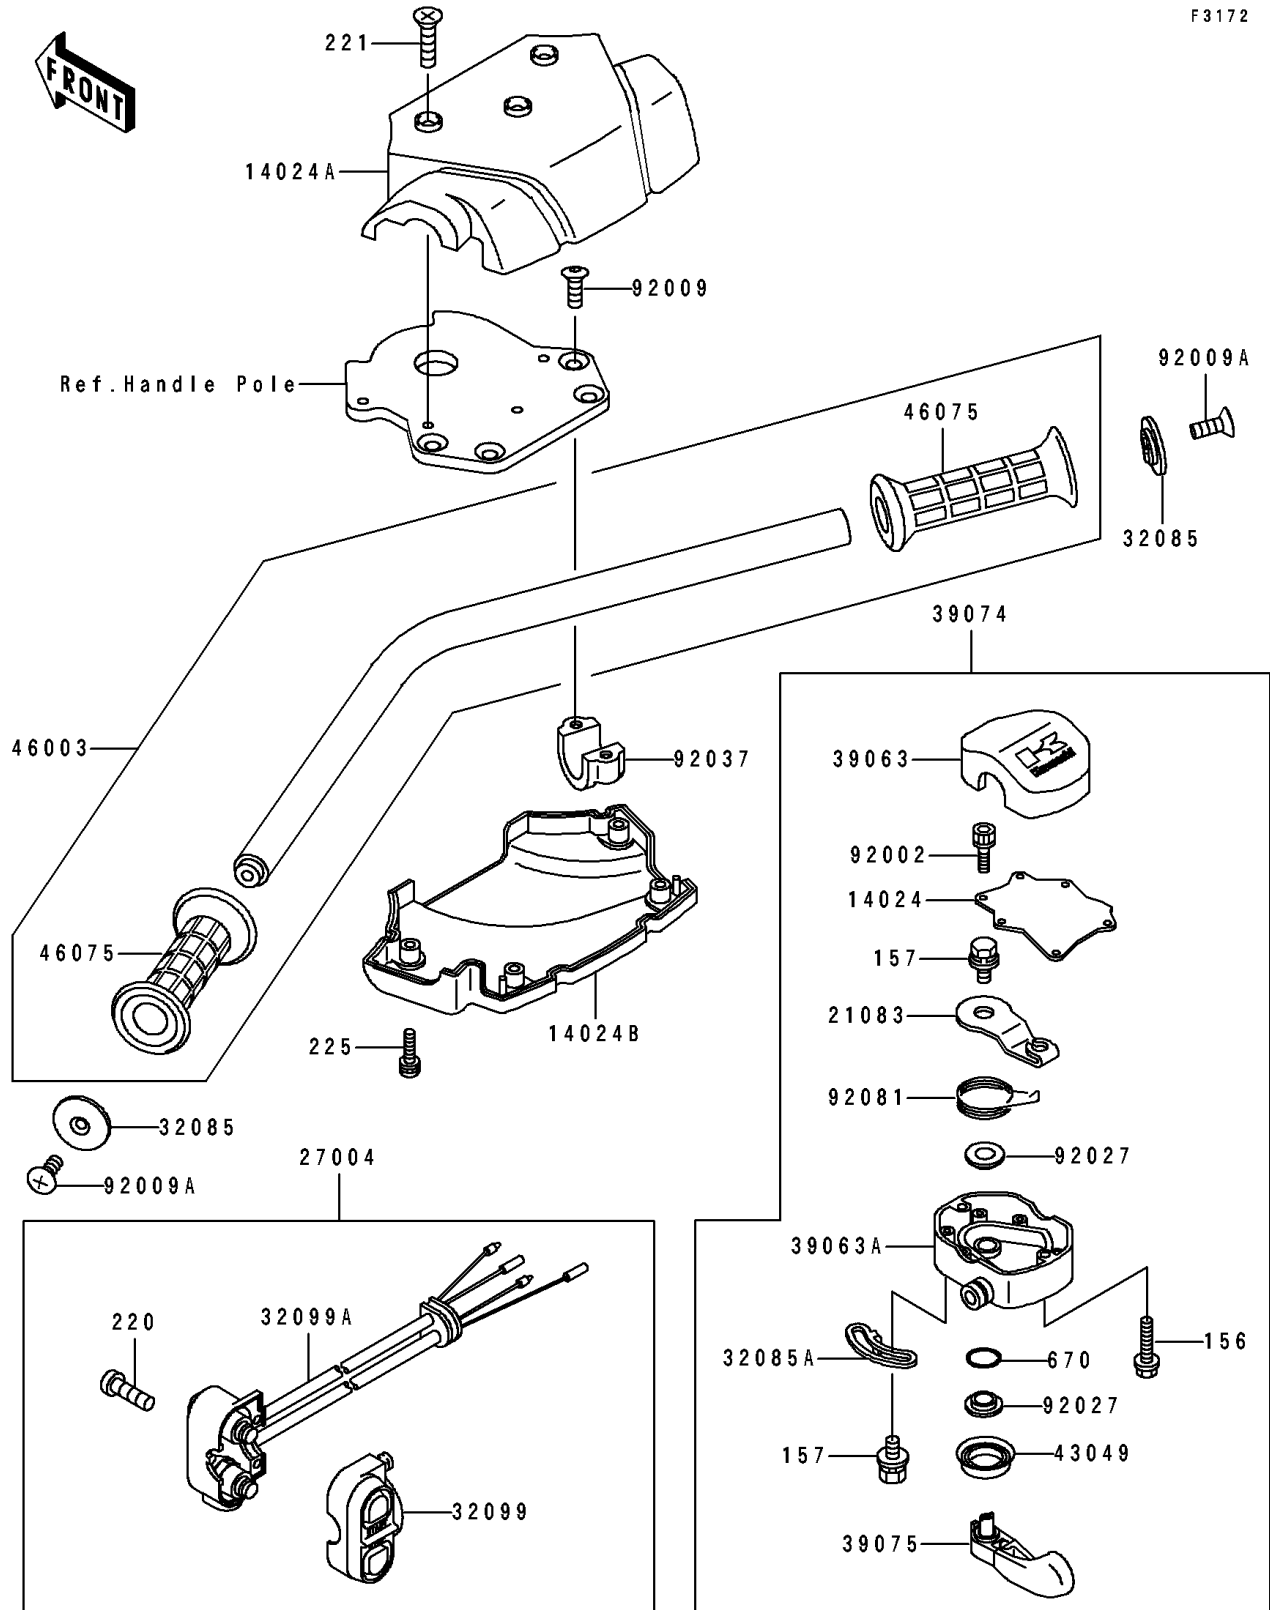

# 1991 650 SX

## PARTS DIAGRAM

Handlebar(&NAMI.KAW64650 91)

F3172

## PARTS LIST

Handlebar(&NAMI.KAW64650 91)

ITEM NAME	PART NUMBER	QUANTITY
COVER,THROTTLE LEVER (Ref # 14024)	14024-3701	1
COVER,UPP (Ref # 14024A)	14024-3723	1
COVER,LWR (Ref # 14024B)	14024-3724	1
ARM,THROTTLE LEVER (Ref # 21083)	21083-3701	1
SWITCH-ASSY (Ref # 27004)	27004-3705	1
STOPPER (Ref # 32085)	32085-3705	2
STOPPER (Ref # 32085A)	32085-3709	1
CASE,FR,SWITCH (Ref # 32099)	32099-3721	1
CASE,RR,SWITCH (Ref # 32099A)	32099-3723	1
HOUSING-CONTROL,UPP (Ref # 39063)	39063-3703	1
HOUSING-CONTROL,LWR (Ref # 39063A)	39063-3707	1
LEVER-ASSY-THROTTLE (Ref # 39074)	39074-3711	1
LEVER-THROTTLE (Ref # 39075)	39075-3704	1
PACKING,THROTTLE LEVER (Ref # 43049)	43049-3701	1
HANDLE (Ref # 46003)	46003-3711	1
GRIP,HANDLEBAR (Ref # 46075)	46075-3713	2
BOLT,SOCKET,3X10 (Ref # 92002)	92002-3751	6
SCREW,8X22 (Ref # 92009)	92009-3701	4
SCREW,6X16 (Ref # 92009A)	92009-3703	2
COLLAR,THROTTLE LEVER (Ref # 92027)	92027-3704	2
CLAMP,HANDLEBAR (Ref # 92037)	92037-503	2
SPRING,THROTTLE LEVER RETURN (Ref # 92081)	92081-3702	1
BOLT-WP,5X25 (Ref # 156)	156R0525	2
BOLT-WSP,5X12 (Ref # 157)	157R0512	2
SCREW-PAN-CROS,5X30 (Ref # 220)	220R0530	2
SCREW-CSK-CROS,6X16 (Ref # 221)	221R0616	3
SCREW-PAN-WSP-CROS,5X20 (Ref # 225)	225R0520	4
O RING,8MM (Ref # 670)	670B1508	1