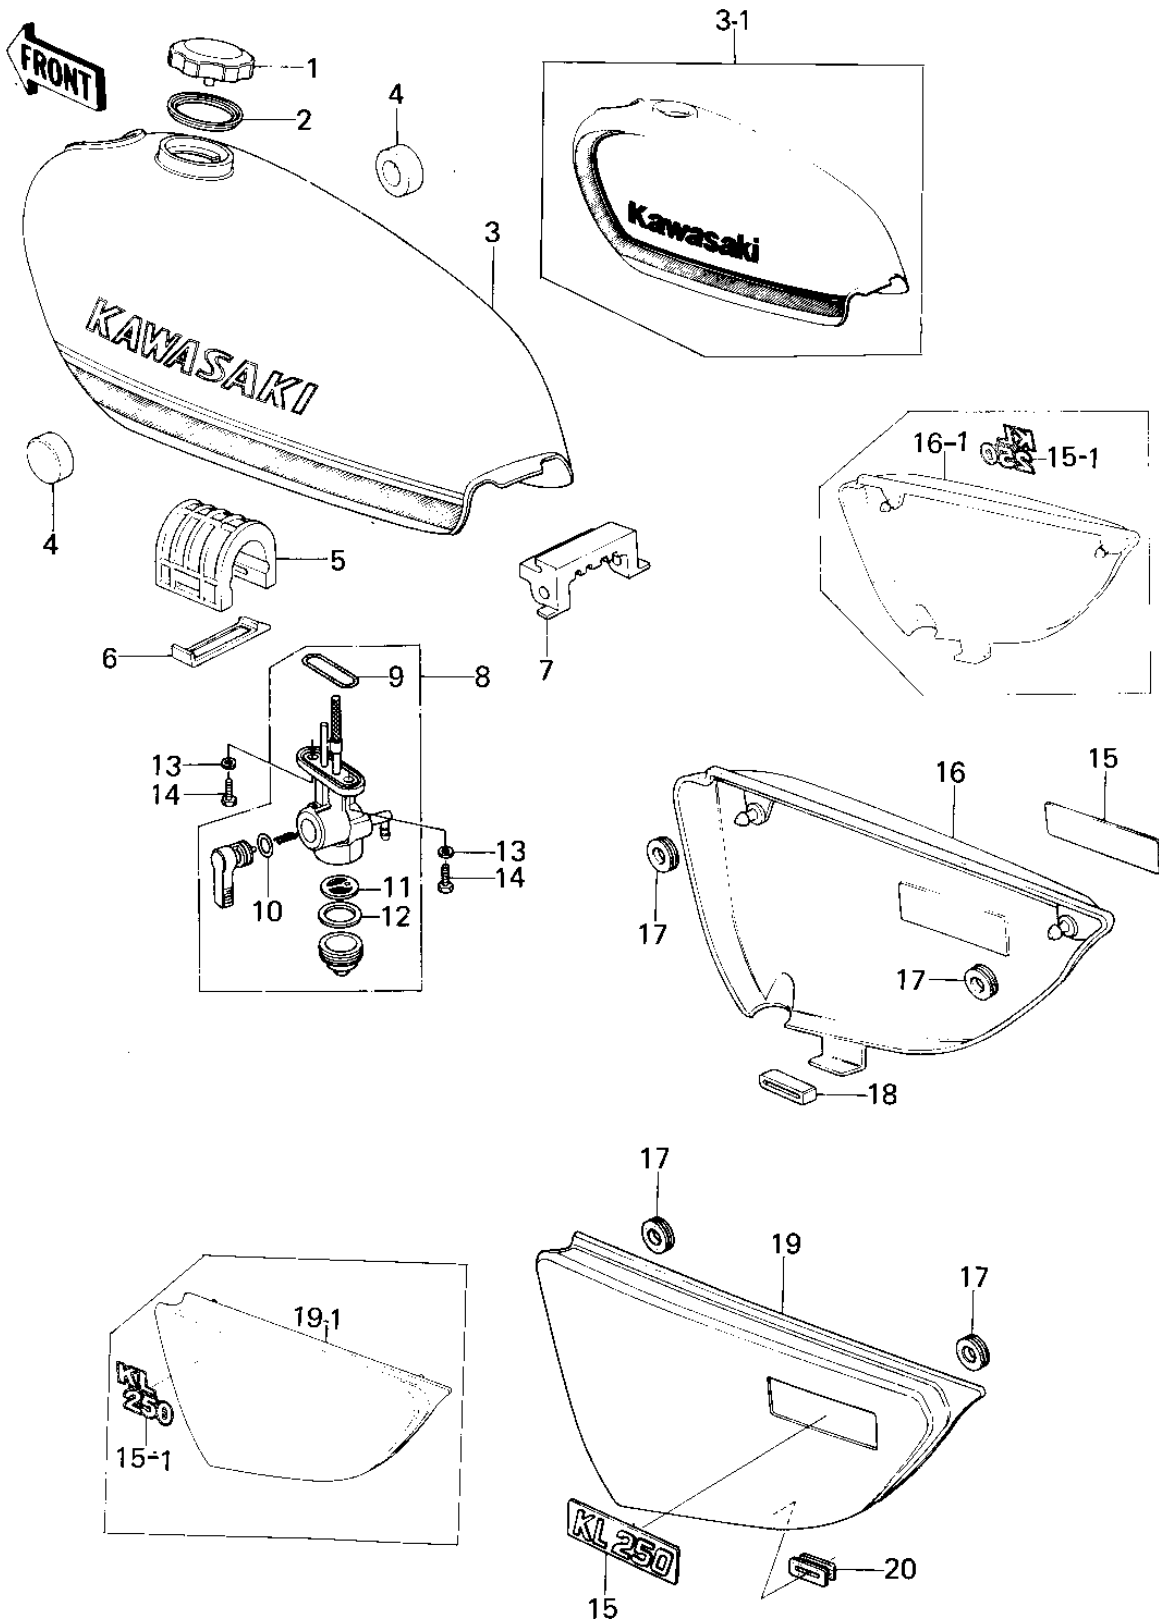

1978 KLR250

PARTS DIAGRAM

FUEL TANK/SIDE COVERS

1978 KLR250

PARTS LIST

FUEL TANK/SIDE COVERS

ITEM NAME

PART NUMBER

QUANTITY
