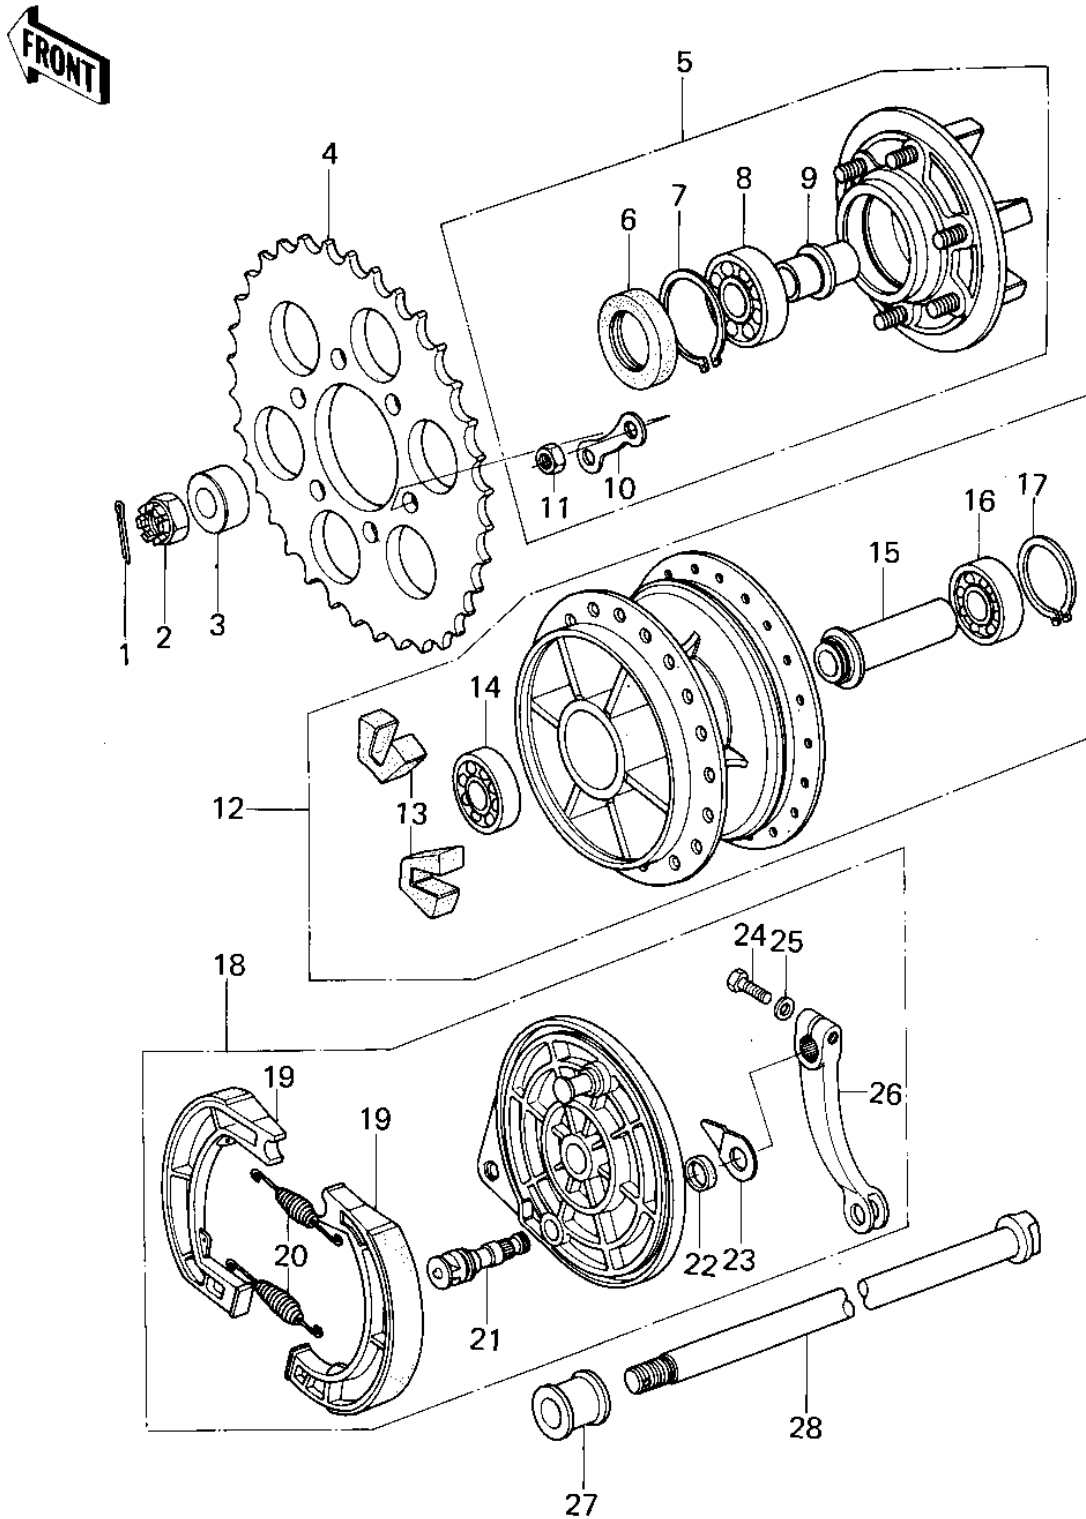

1978 KLR250

PARTS DIAGRAM REAR HUB/BRAKE

1978 KLR250

PARTS LIST REAR HUB/BRAKE

ITEM NAME

PART NUMBER

QUANTITY
