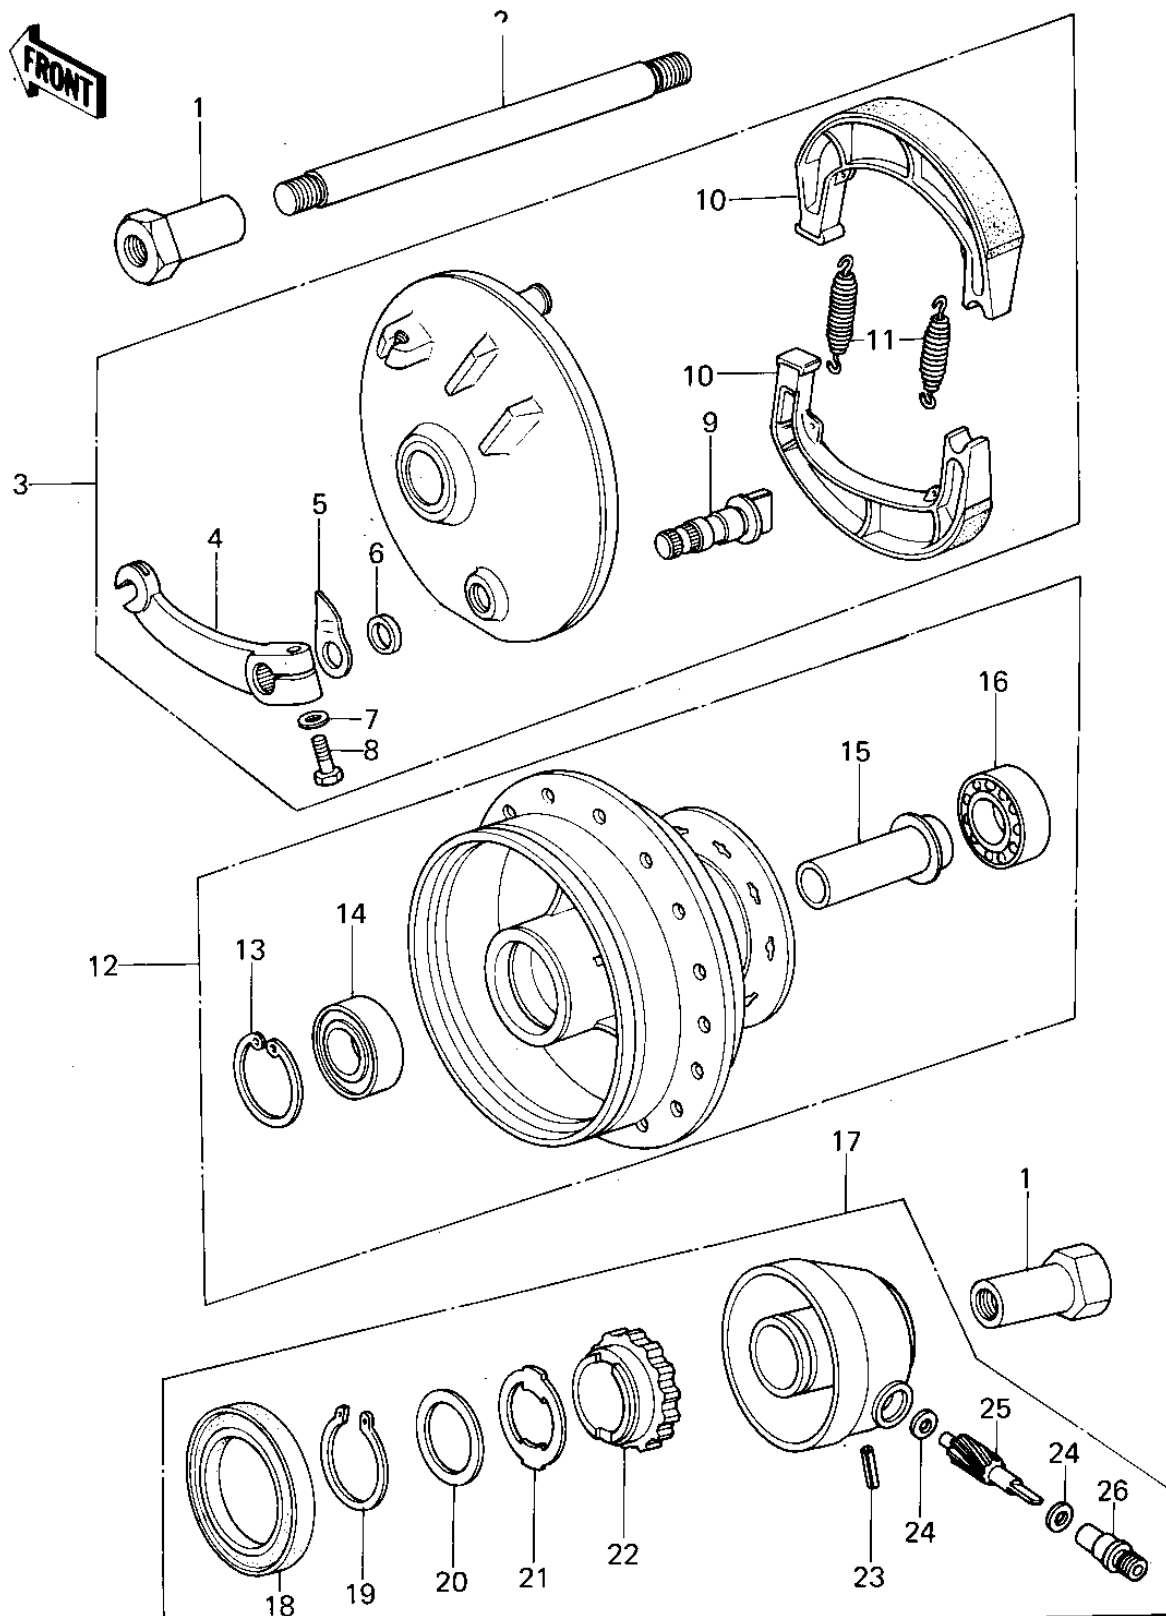

## PARTS DIAGRAM

### FRONT HUB/BRAKE ('78-'79 KL250-A1/A1A/A2)

# 1979 KLR250

## PARTS LIST

FRONT HUB/BRAKE ('78-'79 KL250-A1/A1A/A2)

**ITEM NAME**

**PART NUMBER**

**QUANTITY**

---