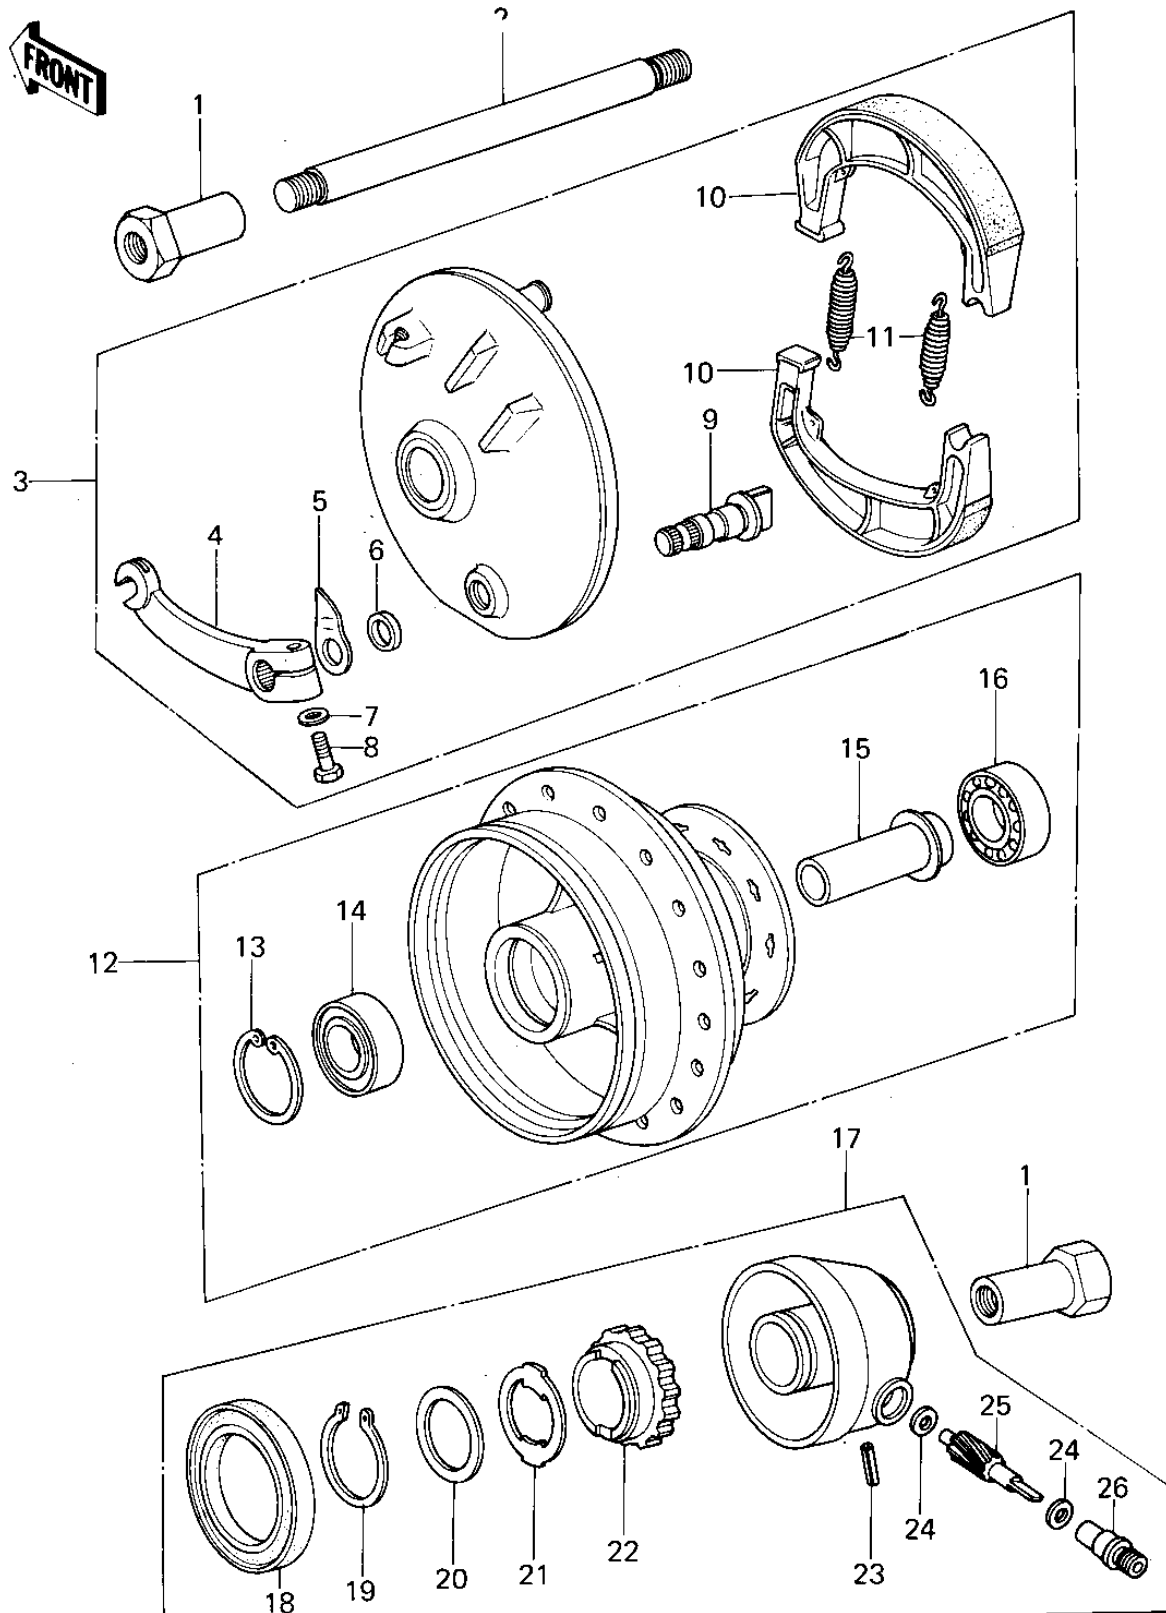

1978 KLR250

PARTS DIAGRAM

FRONT HUB/BRAKE ('78-'79 KL250-A1/A1A/A2)

1978 KLR250

PARTS LIST

FRONT HUB/BRAKE ('78-'79 KL250-A1/A1A/A2)

ITEM NAME

PART NUMBER

QUANTITY
