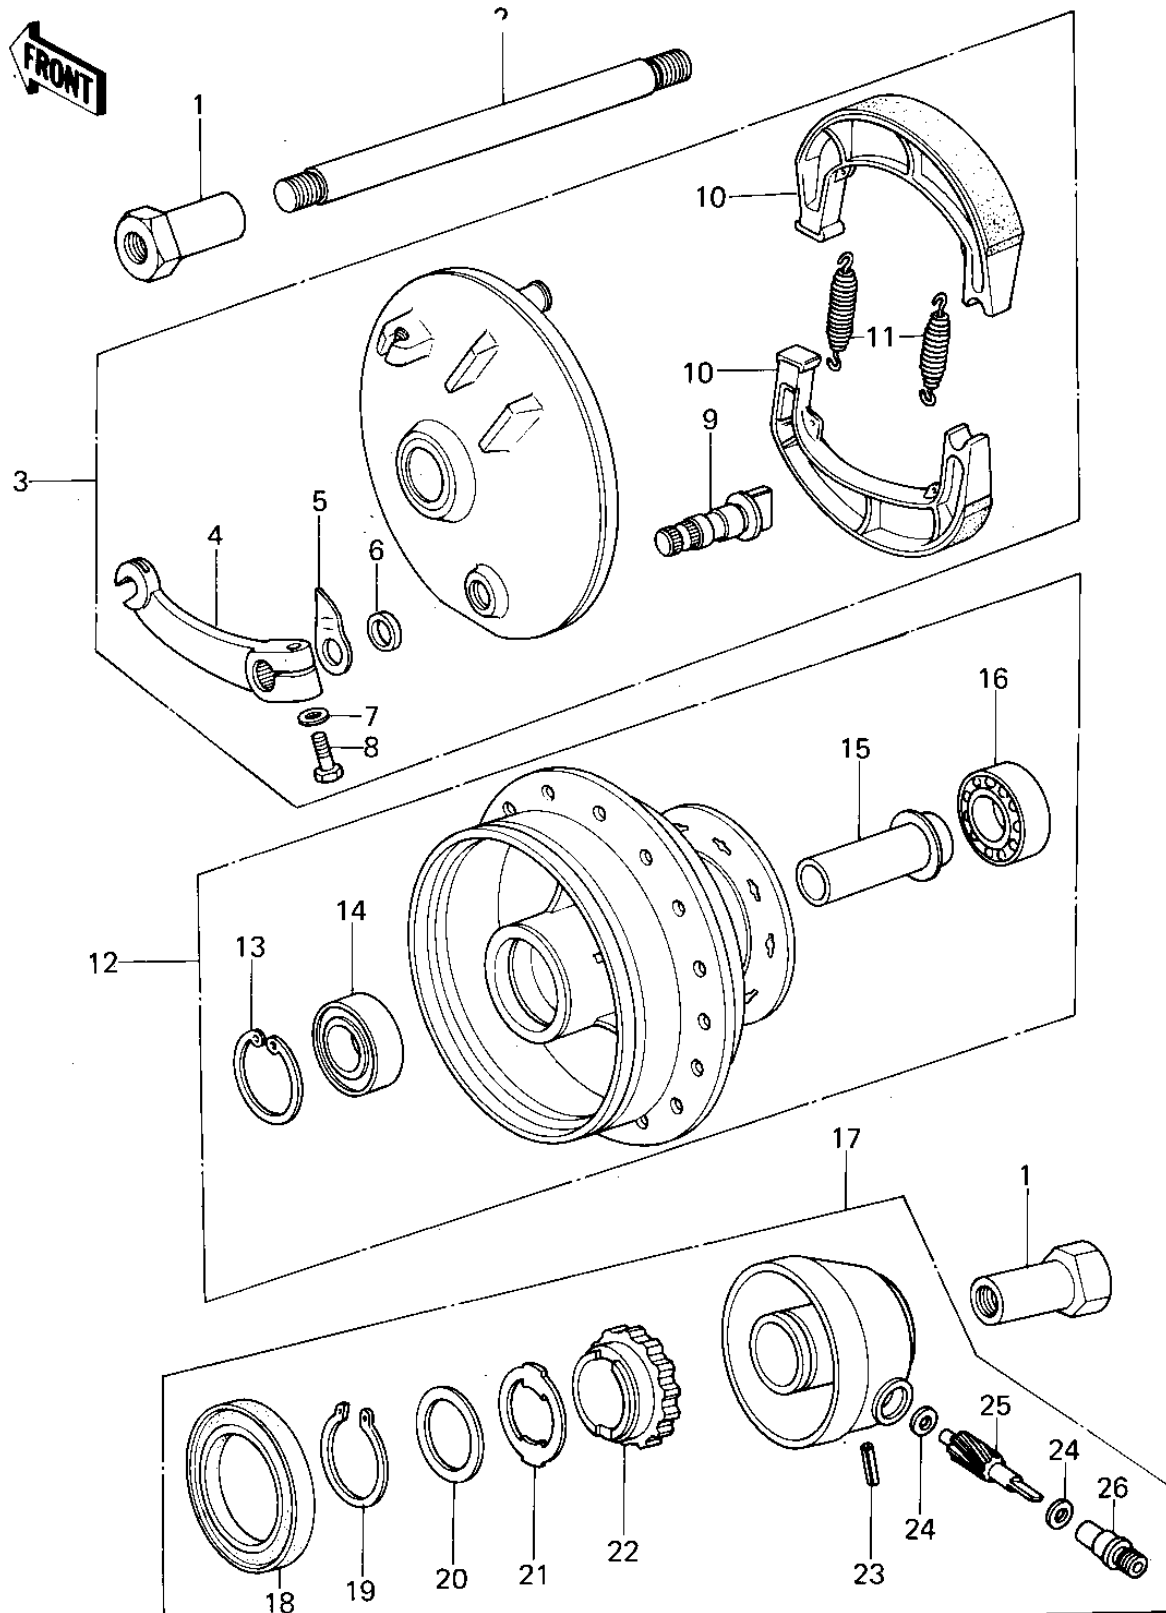

## PARTS DIAGRAM

### FRONT HUB/BRAKE ('78-'79 KL250-A1/A1A/A2)

# 1978 KLR250

## PARTS LIST

FRONT HUB/BRAKE ('78-'79 KL250-A1/A1A/A2)

**ITEM NAME**

**PART NUMBER**

**QUANTITY**

---