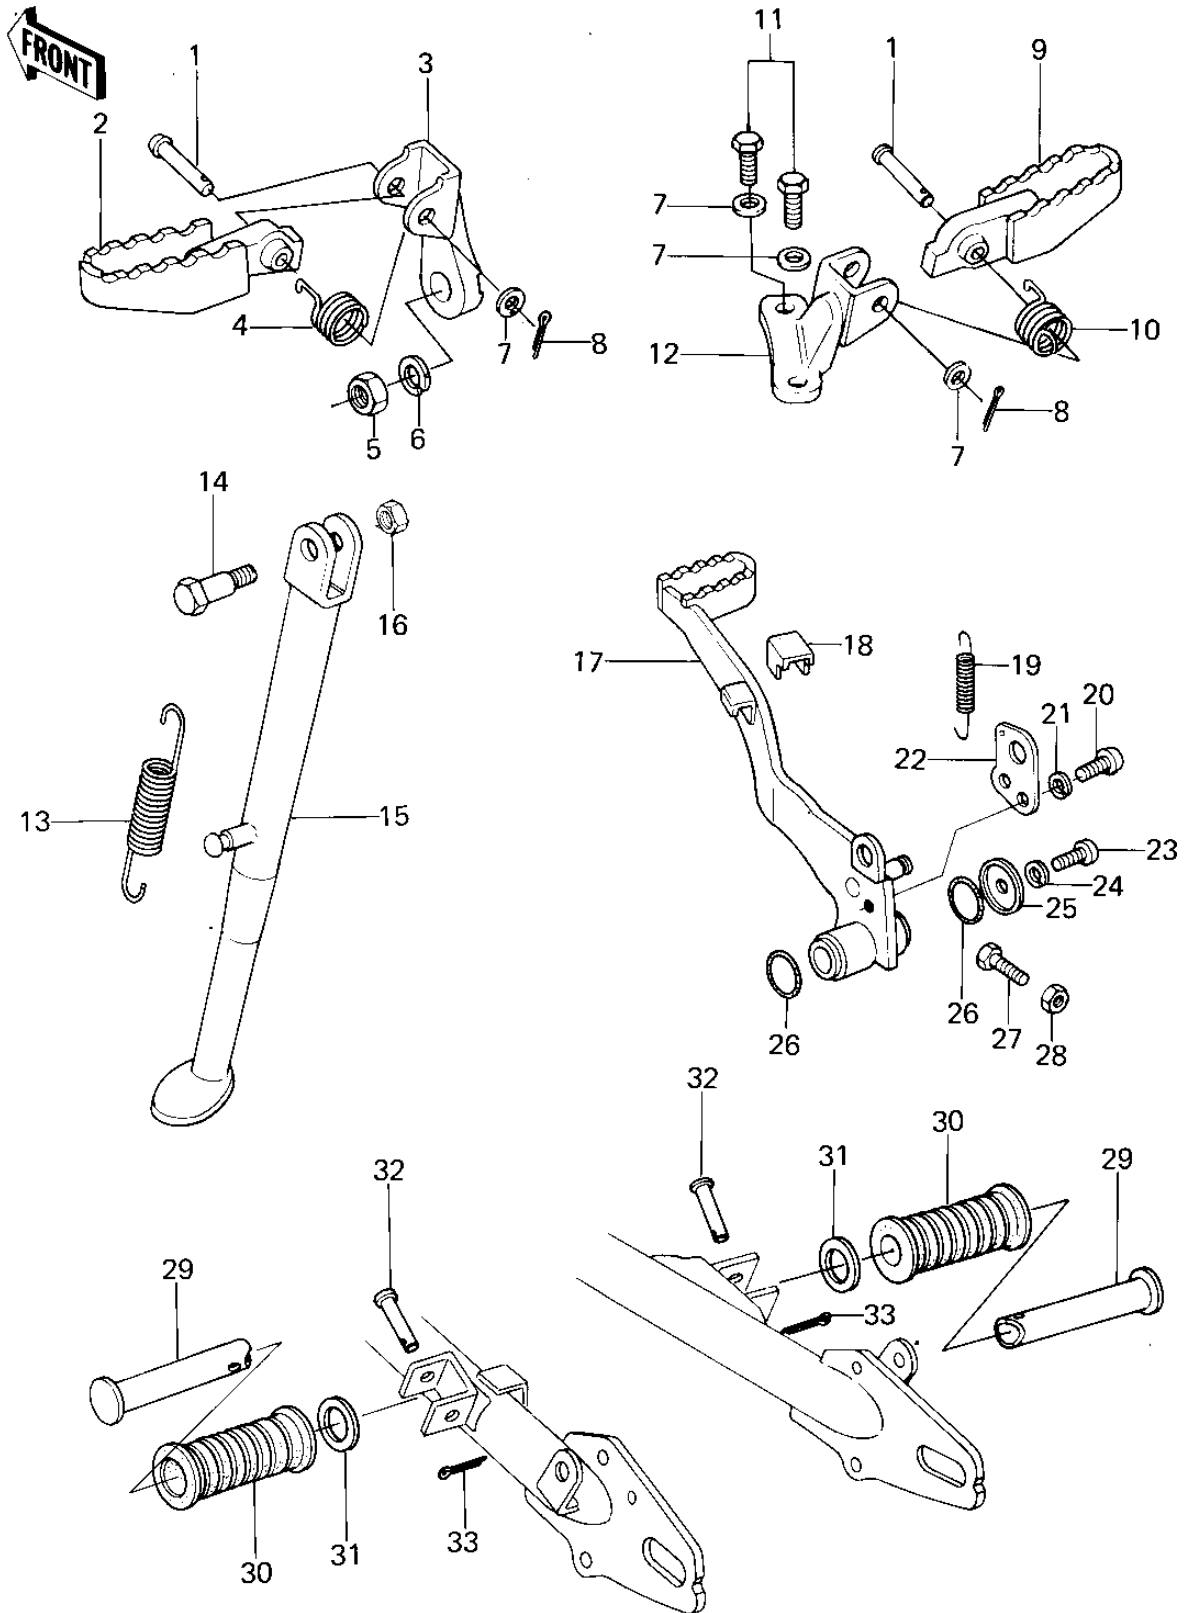

1978 KLR250

PARTS DIAGRAM

FOOTRESTS/STAND/BRAKE PEDAL

1978 KLR250

PARTS LIST

FOOTRESTS/STAND/BRAKE PEDAL

ITEM NAME

PART NUMBER

QUANTITY
