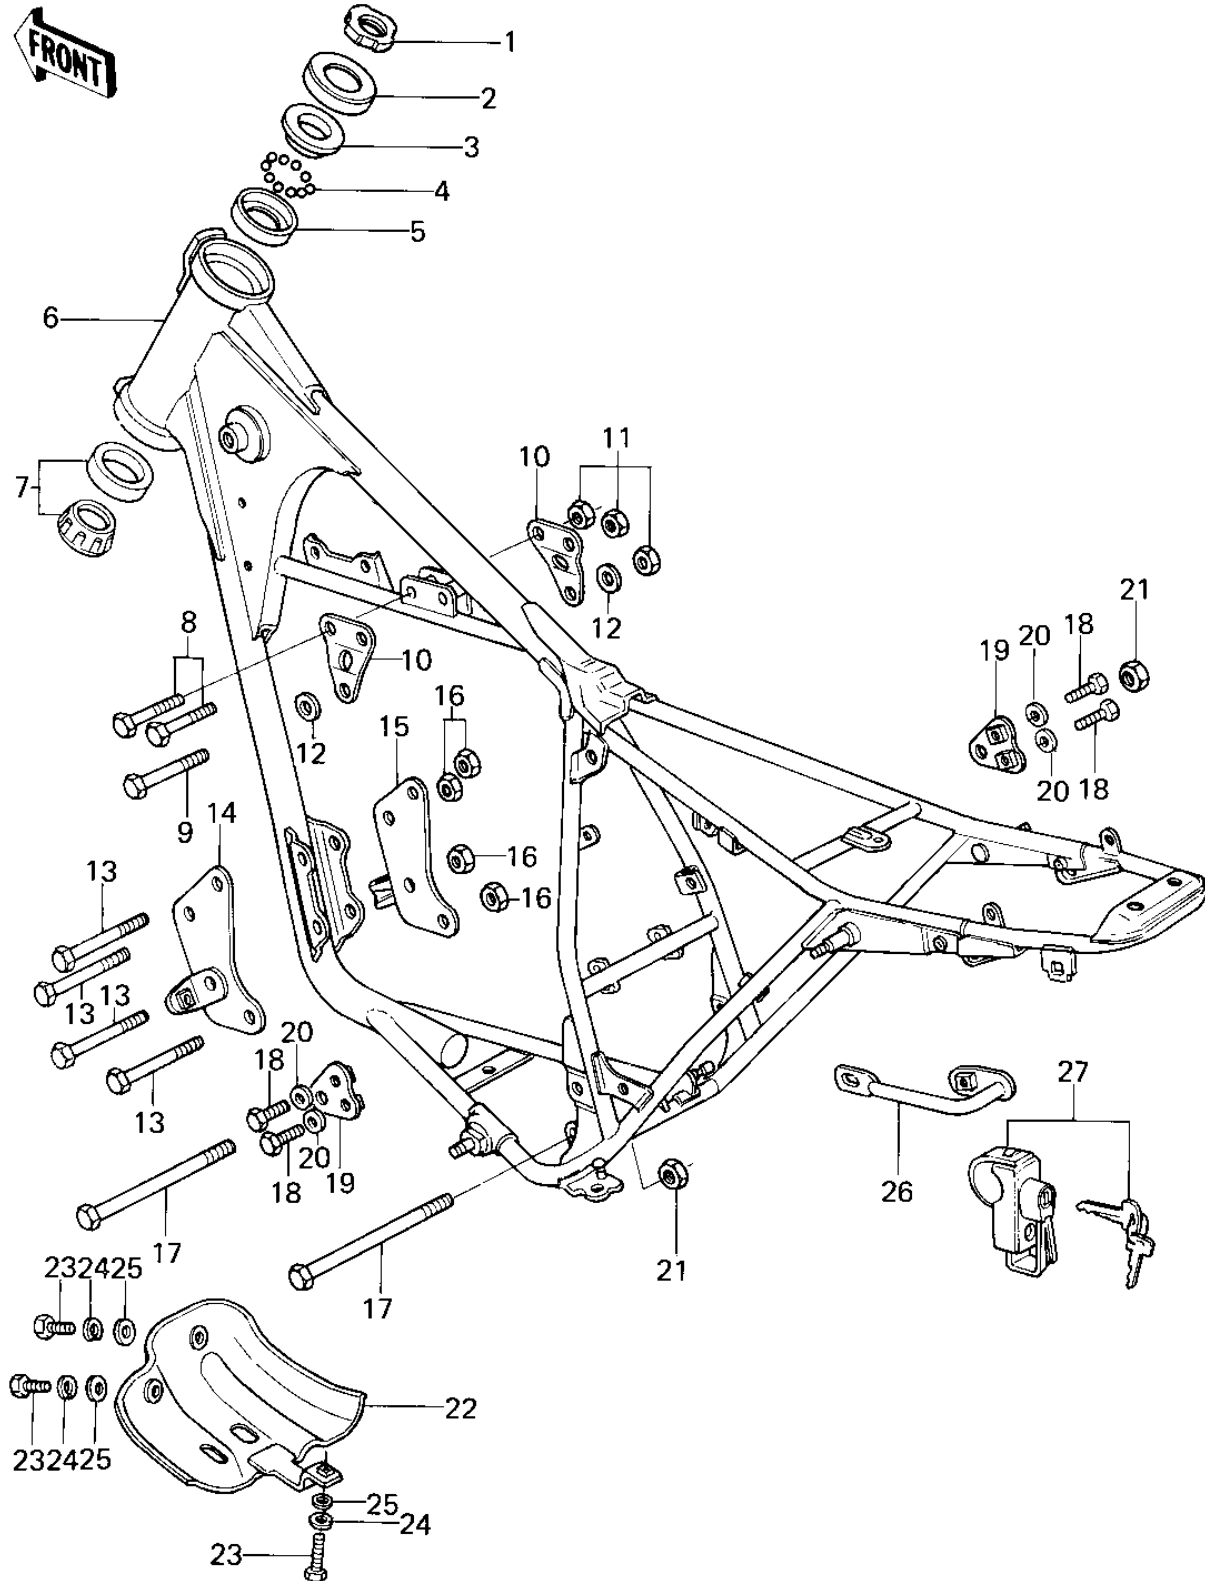

1978 KLR250

PARTS DIAGRAM

FRAME/FRAME FITTINGS

1978 KLR250

PARTS LIST

FRAME/FRAME FITTINGS

Kawasaki

Let the Good Times Roll®

ITEM NAME

PART NUMBER

QUANTITY
