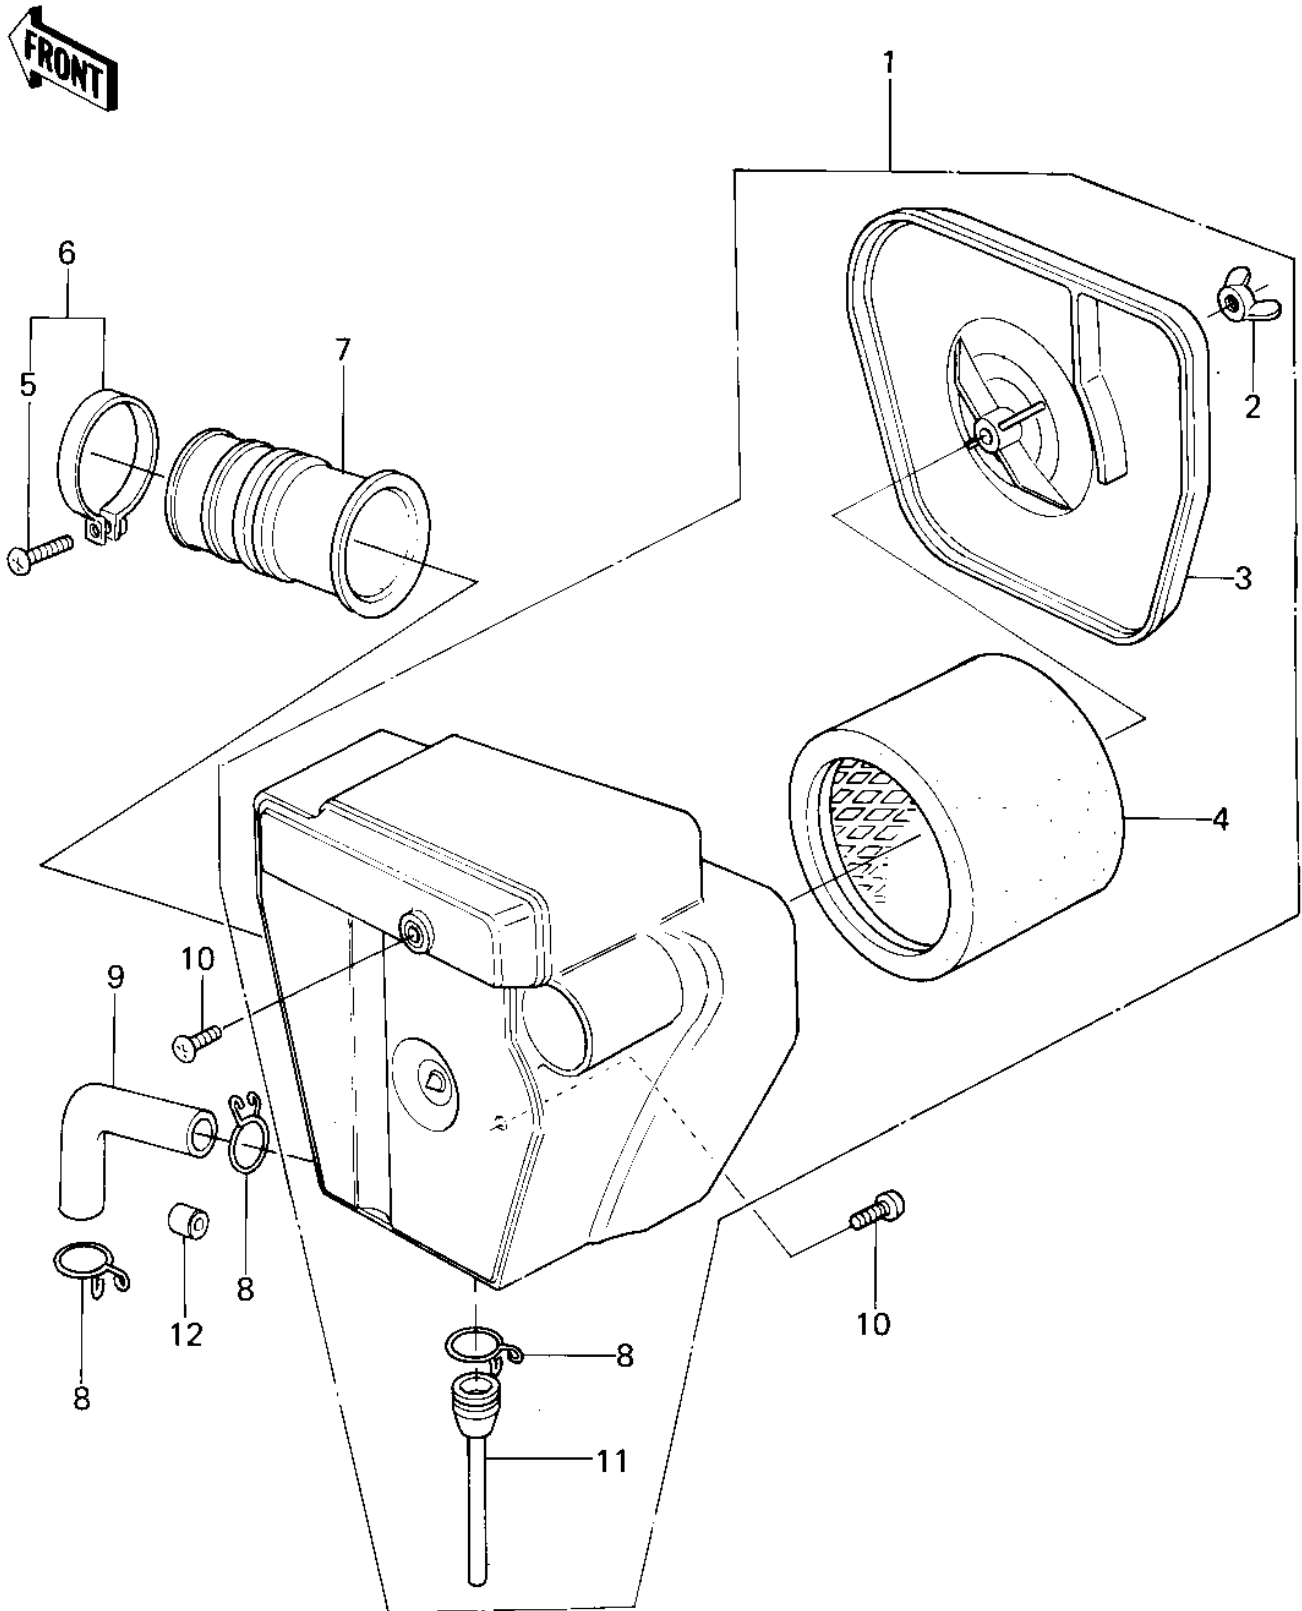

# 1978 KLR250

## PARTS DIAGRAM

### AIR CLEANER ('78-'79 KL250-A1/A1A/A2)