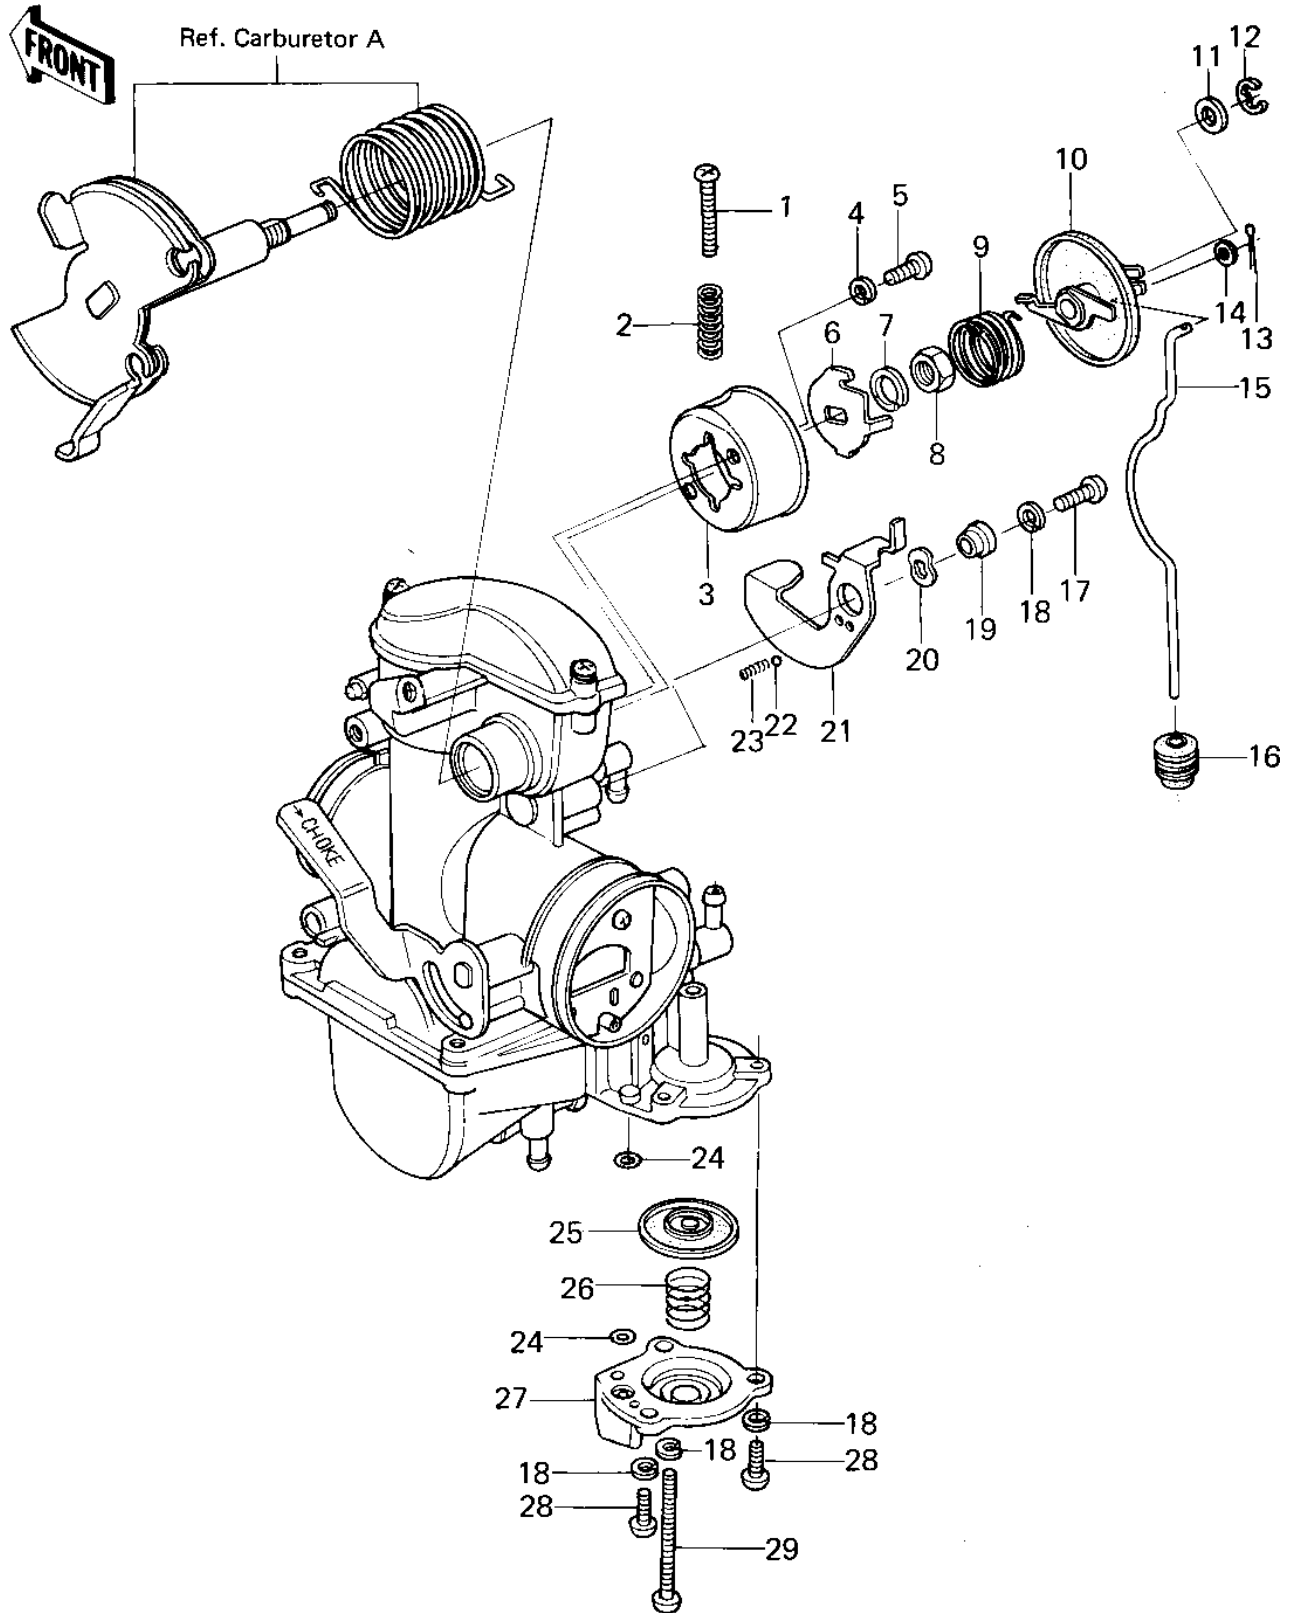

1978 KLR250

PARTS DIAGRAM ACCELERATOR PUMP

1978 KLR250

PARTS LIST

ACCELERATOR PUMP

Kawasaki

Let the Good Times Roll®

ITEM NAME

PART NUMBER

QUANTITY
