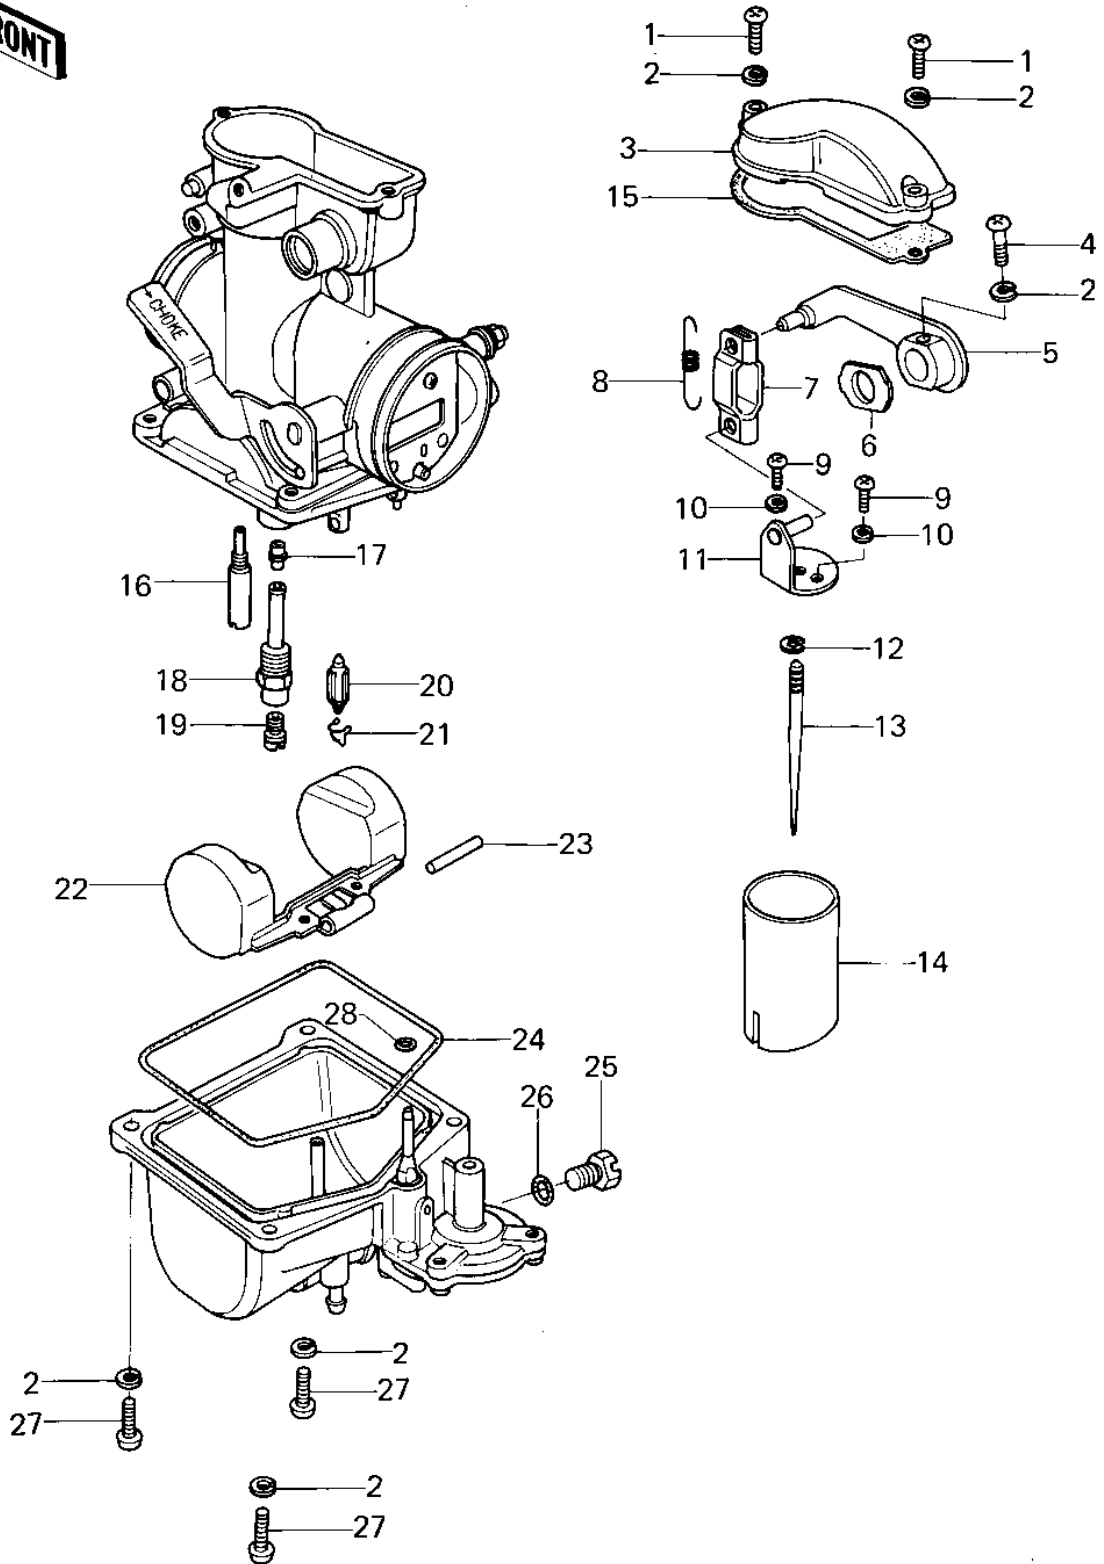

1979 KLR250

PARTS DIAGRAM

CARBURETOR PARTS ('78-'79 KL250-A1/A1A/A)

1979 KLR250

PARTS LIST

CARBURETOR PARTS ('78-'79 KL250-A1/A1A/A

ITEM NAME

PART NUMBER

QUANTITY
