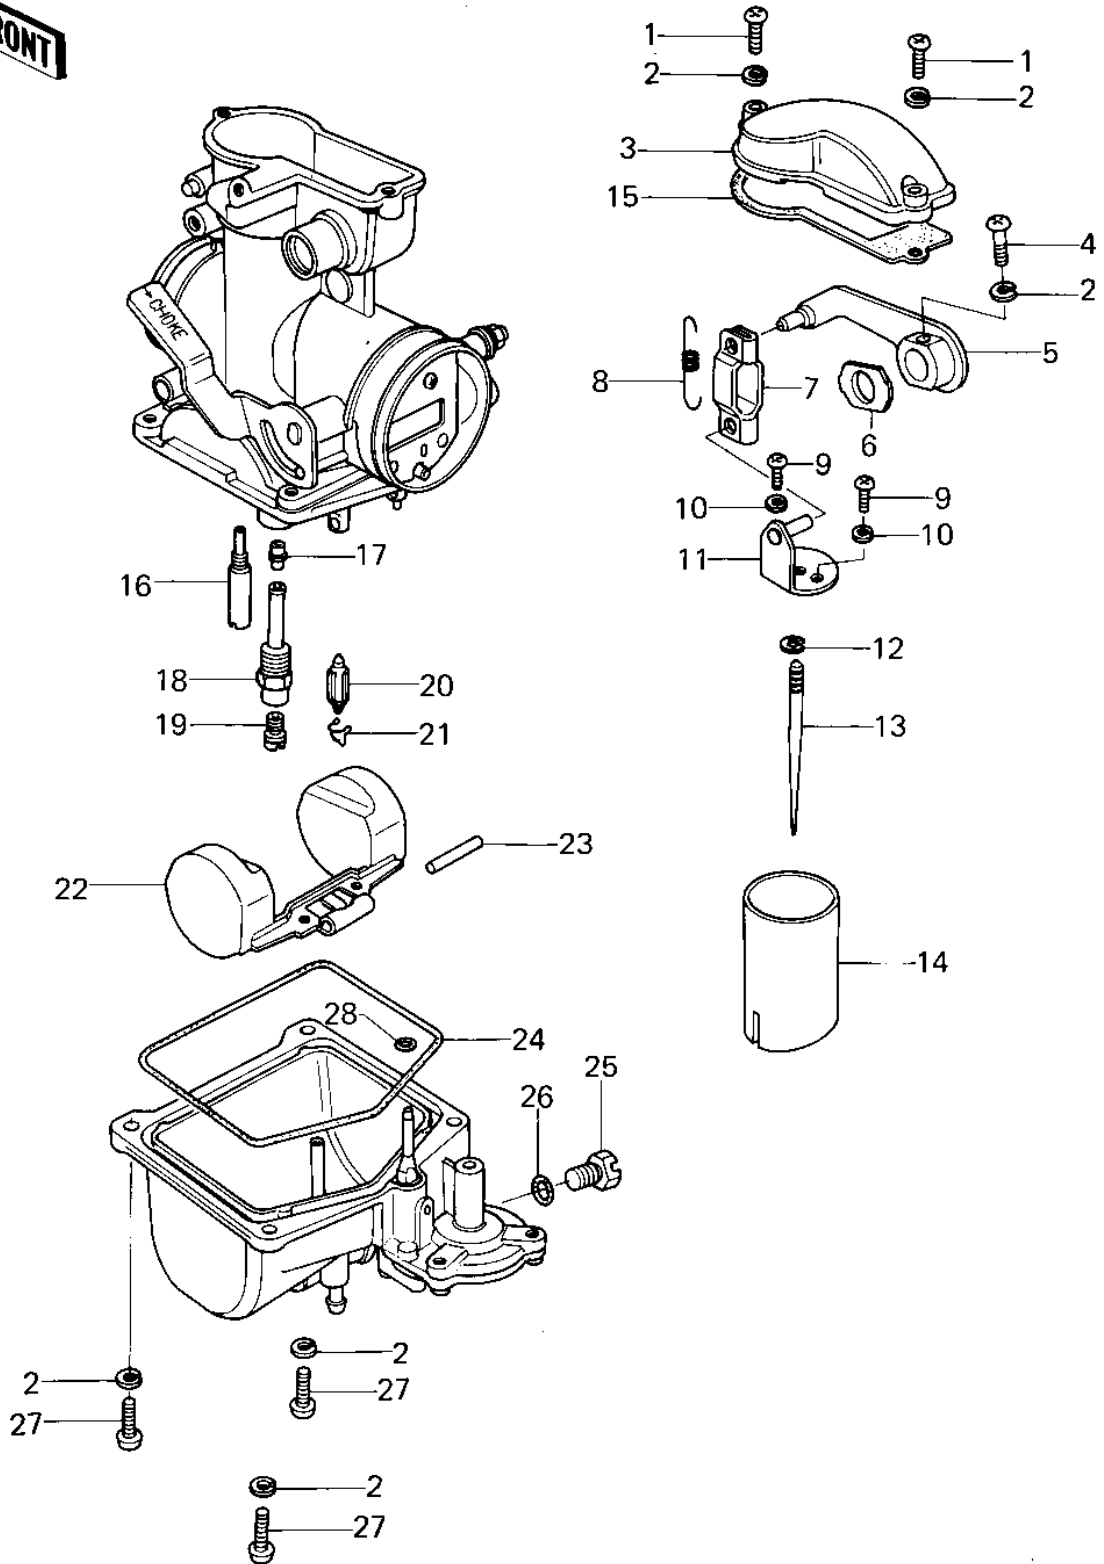

1978 KLR250

PARTS DIAGRAM

CARBURETOR PARTS ('78-'79 KL250-A1/A1A/A)

1978 KLR250

PARTS LIST

CARBURETOR PARTS ('78-'79 KL250-A1/A1A/A)

ITEM NAME

PART NUMBER

QUANTITY
