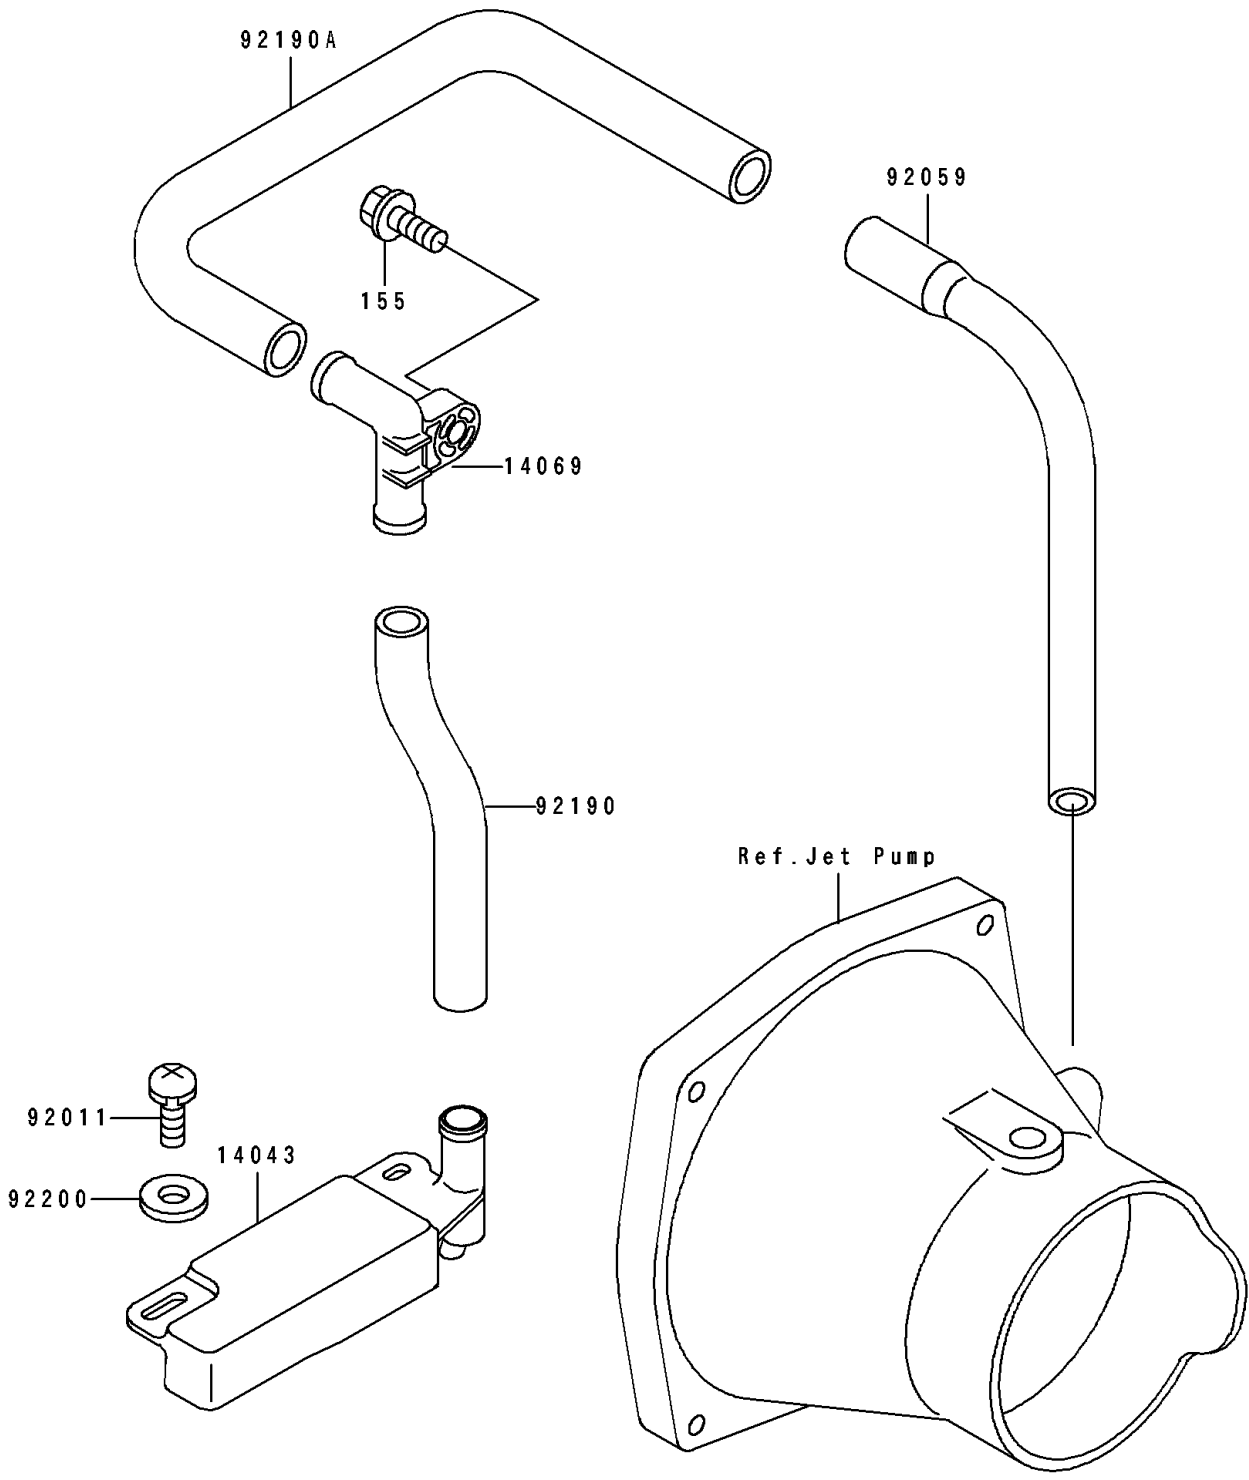

1991 650 SX

PARTS DIAGRAM

Bilge

F 3 1 4 5

1991 650 SX

PARTS LIST

Bilge

ITEM NAME	PART NUMBER	QUANTITY
FILTER (Ref # 14043)	14043-3707	1
BREATHER,BILGE (Ref # 14069)	14069-3705	1
SCREW,TAPPING (Ref # 92011)	92011-561	2
TUBE,L=200 (Ref # 92059)	92059-3894	1
TUBE,FILTER-BREATHER (Ref # 92190)	92190-3743	1
TUBE,BREATHER-BULKHEAD (Ref # 92190A)	92190-3744	1
WASHER,5.9X16X1.5 (Ref # 92200)	92200-3714	2
BOLT-WSP-SMALL,8X25 (Ref # 155)	155R0825	1