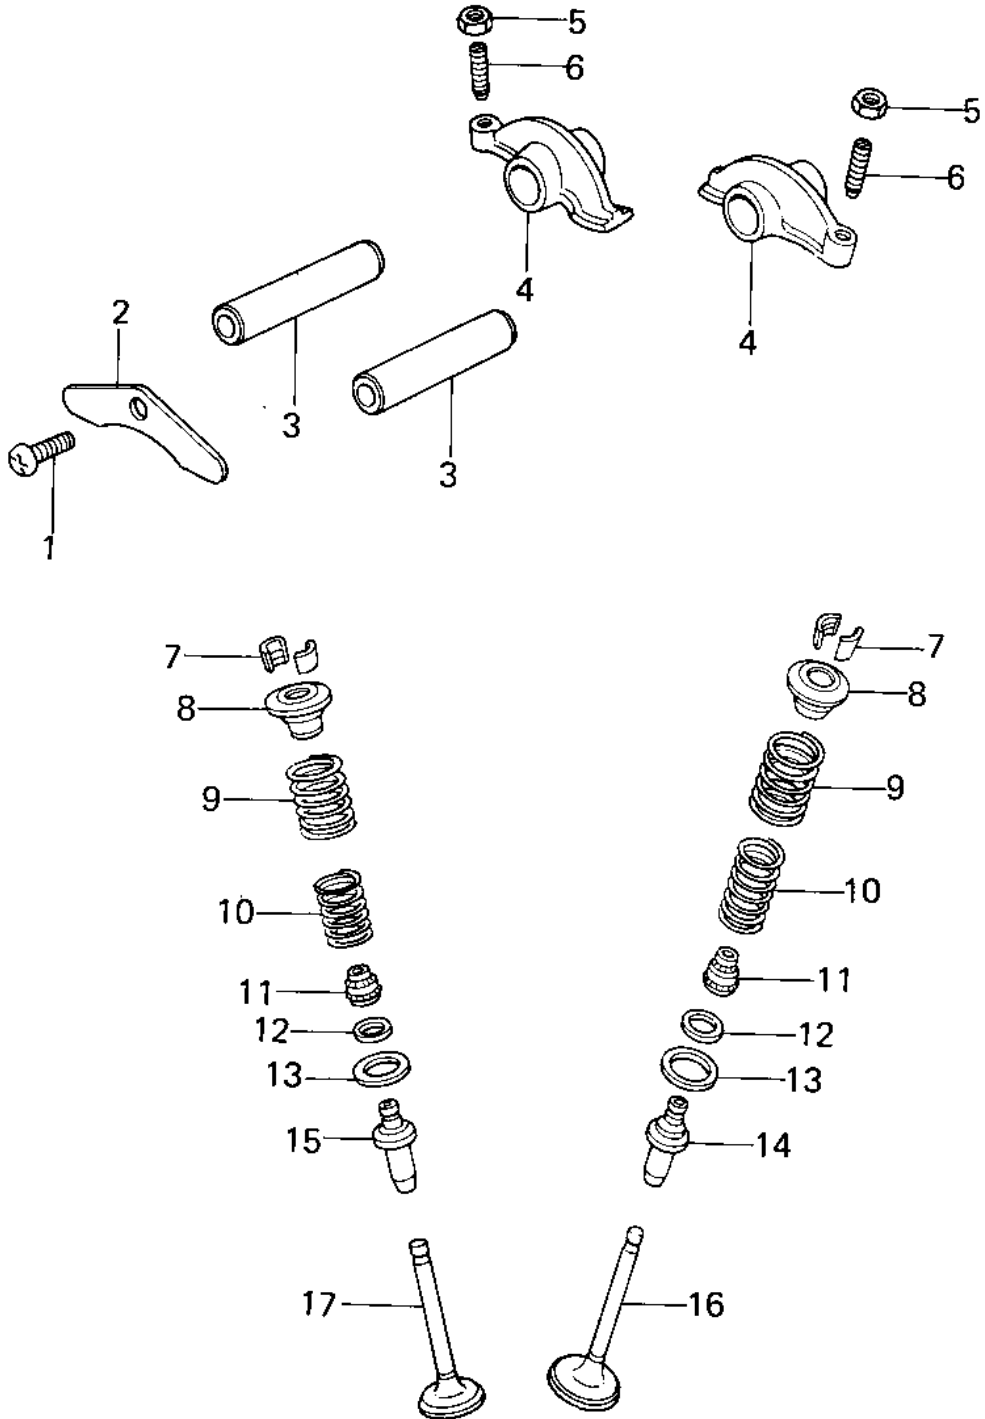

1978 KLR250

PARTS DIAGRAM

ROCKER ARMS/VALVES ('78-'79 KL250-A1/A1A)

1978 KLR250

PARTS LIST

ROCKER ARMS/VALVES ('78-'79 KL250-A1/A1A)

ITEM NAME

PART NUMBER

QUANTITY
