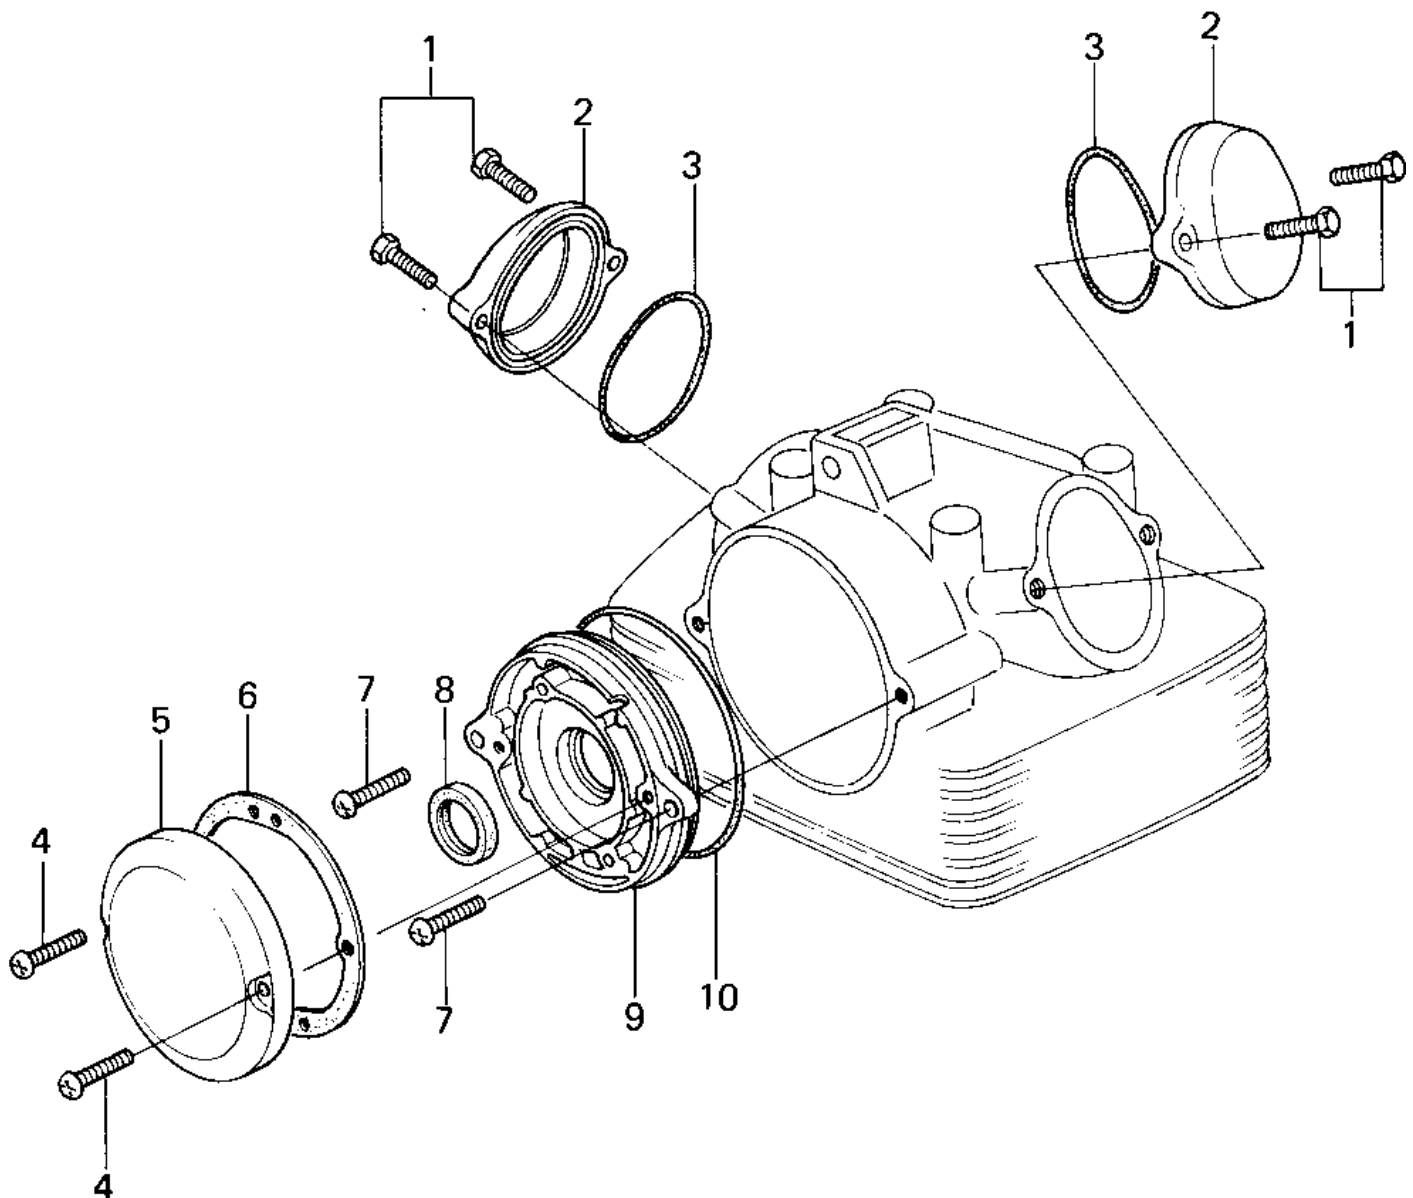

1978 KLR250

PARTS DIAGRAM CYLINDER HEAD COVERS

1978 KLR250

PARTS LIST

CYLINDER HEAD COVERS

Kawasaki

Let the Good Times Roll®

ITEM NAME

PART NUMBER

QUANTITY
