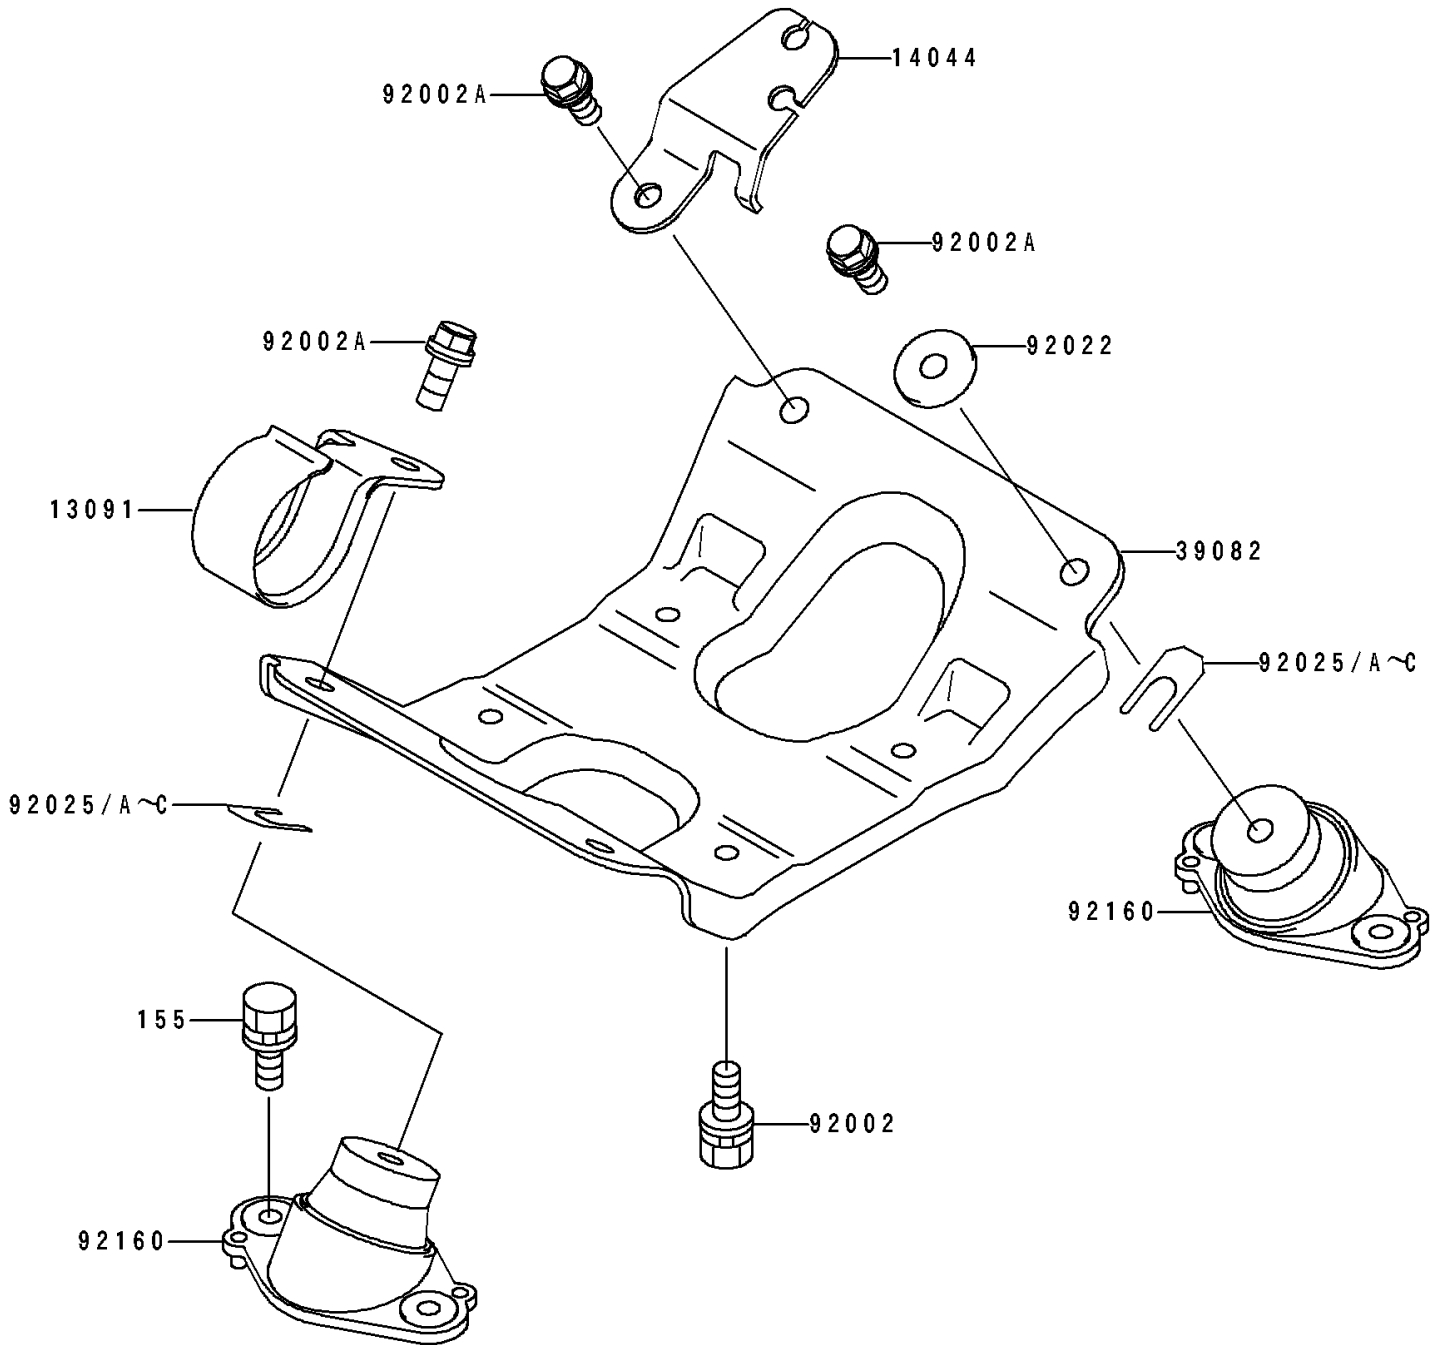

1991 650 SX

PARTS DIAGRAM

Engine Mount

F3144

1991 650 SX

PARTS LIST

Engine Mount

ITEM NAME	PART NUMBER	QUANTITY
HOLDER (Ref # 13091)	13091-3754	1
HOLDER-CABLE (Ref # 14044)	14044-3712	1
MOUNT-ENGINE (Ref # 39082)	39082-3705	1
BOLT,10X25 (Ref # 92002)	92002-3765	4
BOLT,10X25 (Ref # 92002A)	92002-3770	4
WASHER,32X10.5X4 (Ref # 92022)	92022-3023	2
SHIM,T=0.3MM (Ref # 92025)	92025-3705	AR
SHIM,T=0.5MM (Ref # 92025A)	92025-3706	AR
SHIM,T=1.0MM (Ref # 92025B)	92025-3707	AR
SHIM,T=1.5MM (Ref # 92025C)	92025-3708	AR
DAMPER,ENGINE MOUNT (Ref # 92160)	92160-3757	4
BOLT-WSP-SMALL,8X20 (Ref # 155)	155R0820	8