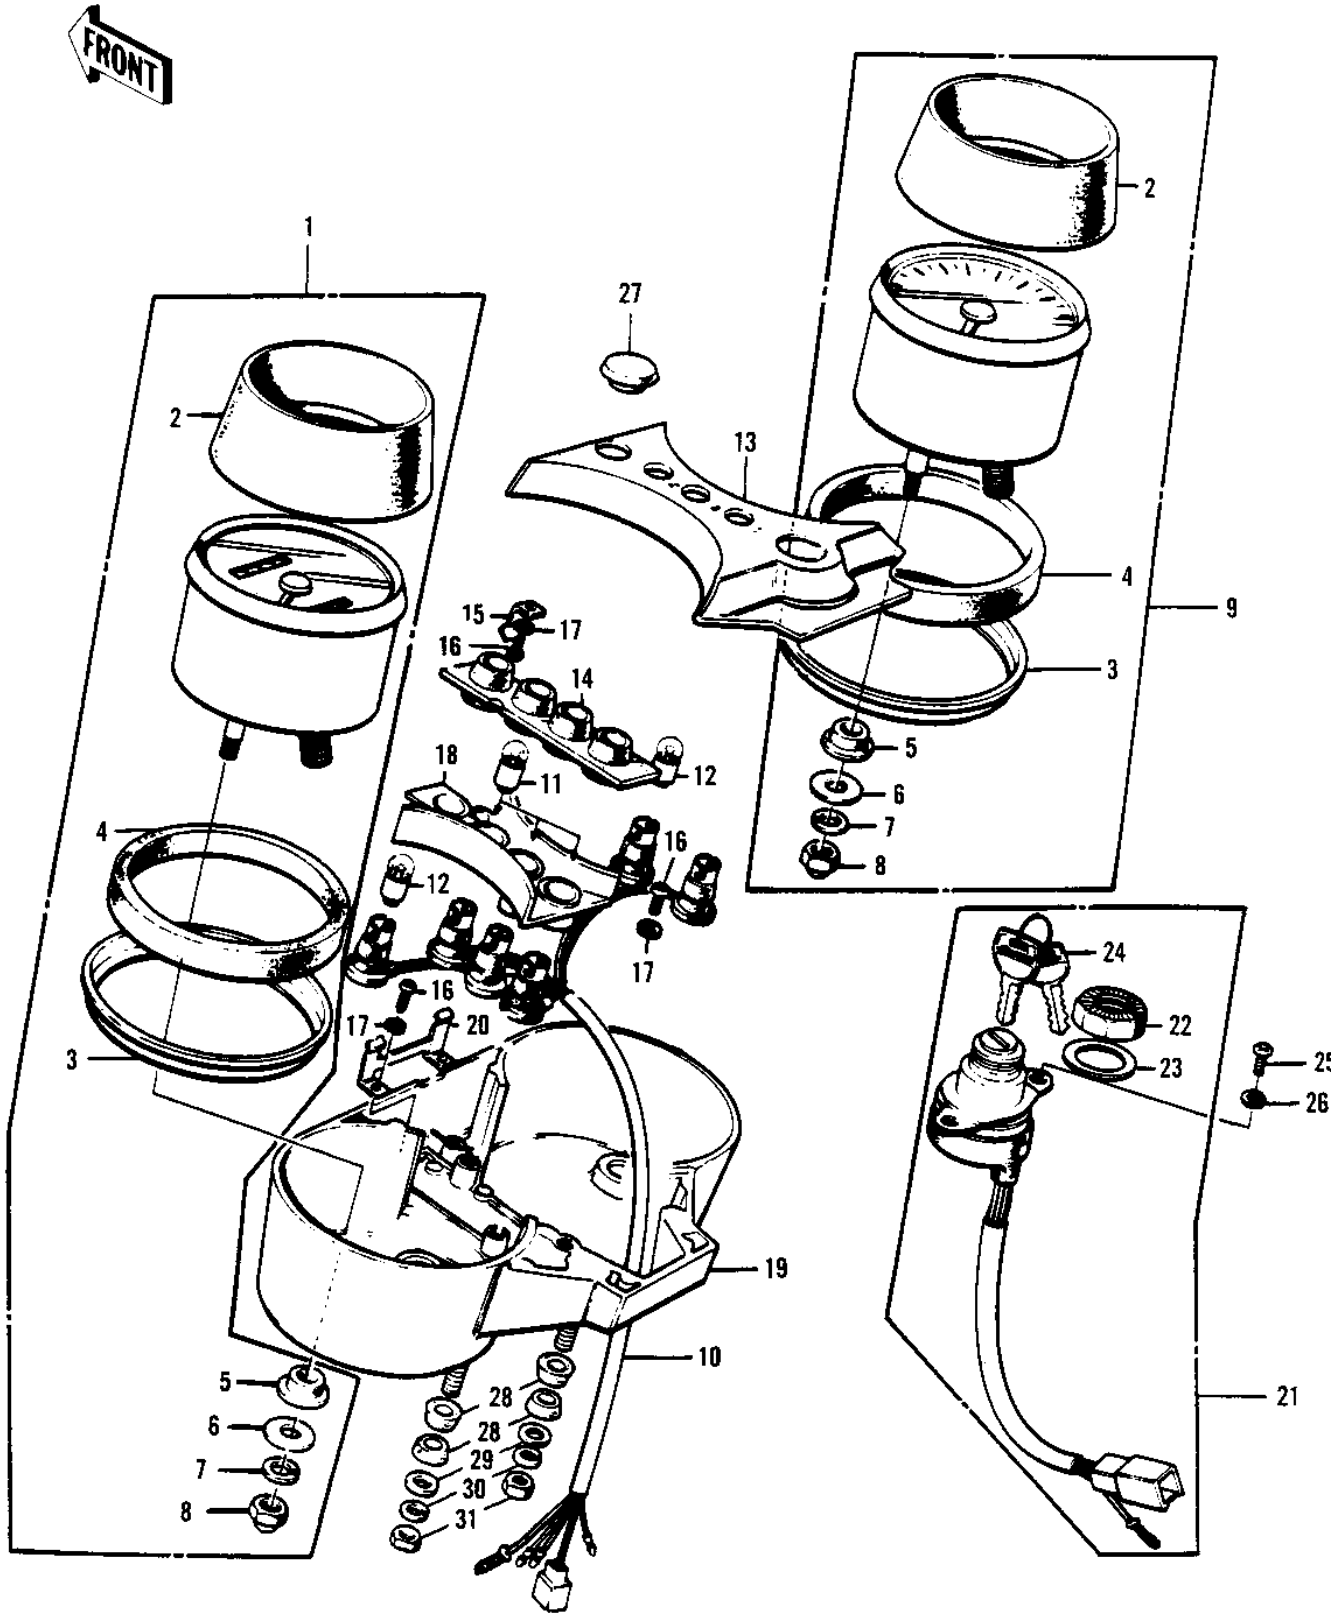

1975 Mach I

PARTS DIAGRAM

METERS/IGNITION SWITCH

1975 Mach I

PARTS LIST

METERS/IGNITION SWITCH

Kawasaki

Let the Good Times Roll®

ITEM NAME

PART NUMBER

QUANTITY
