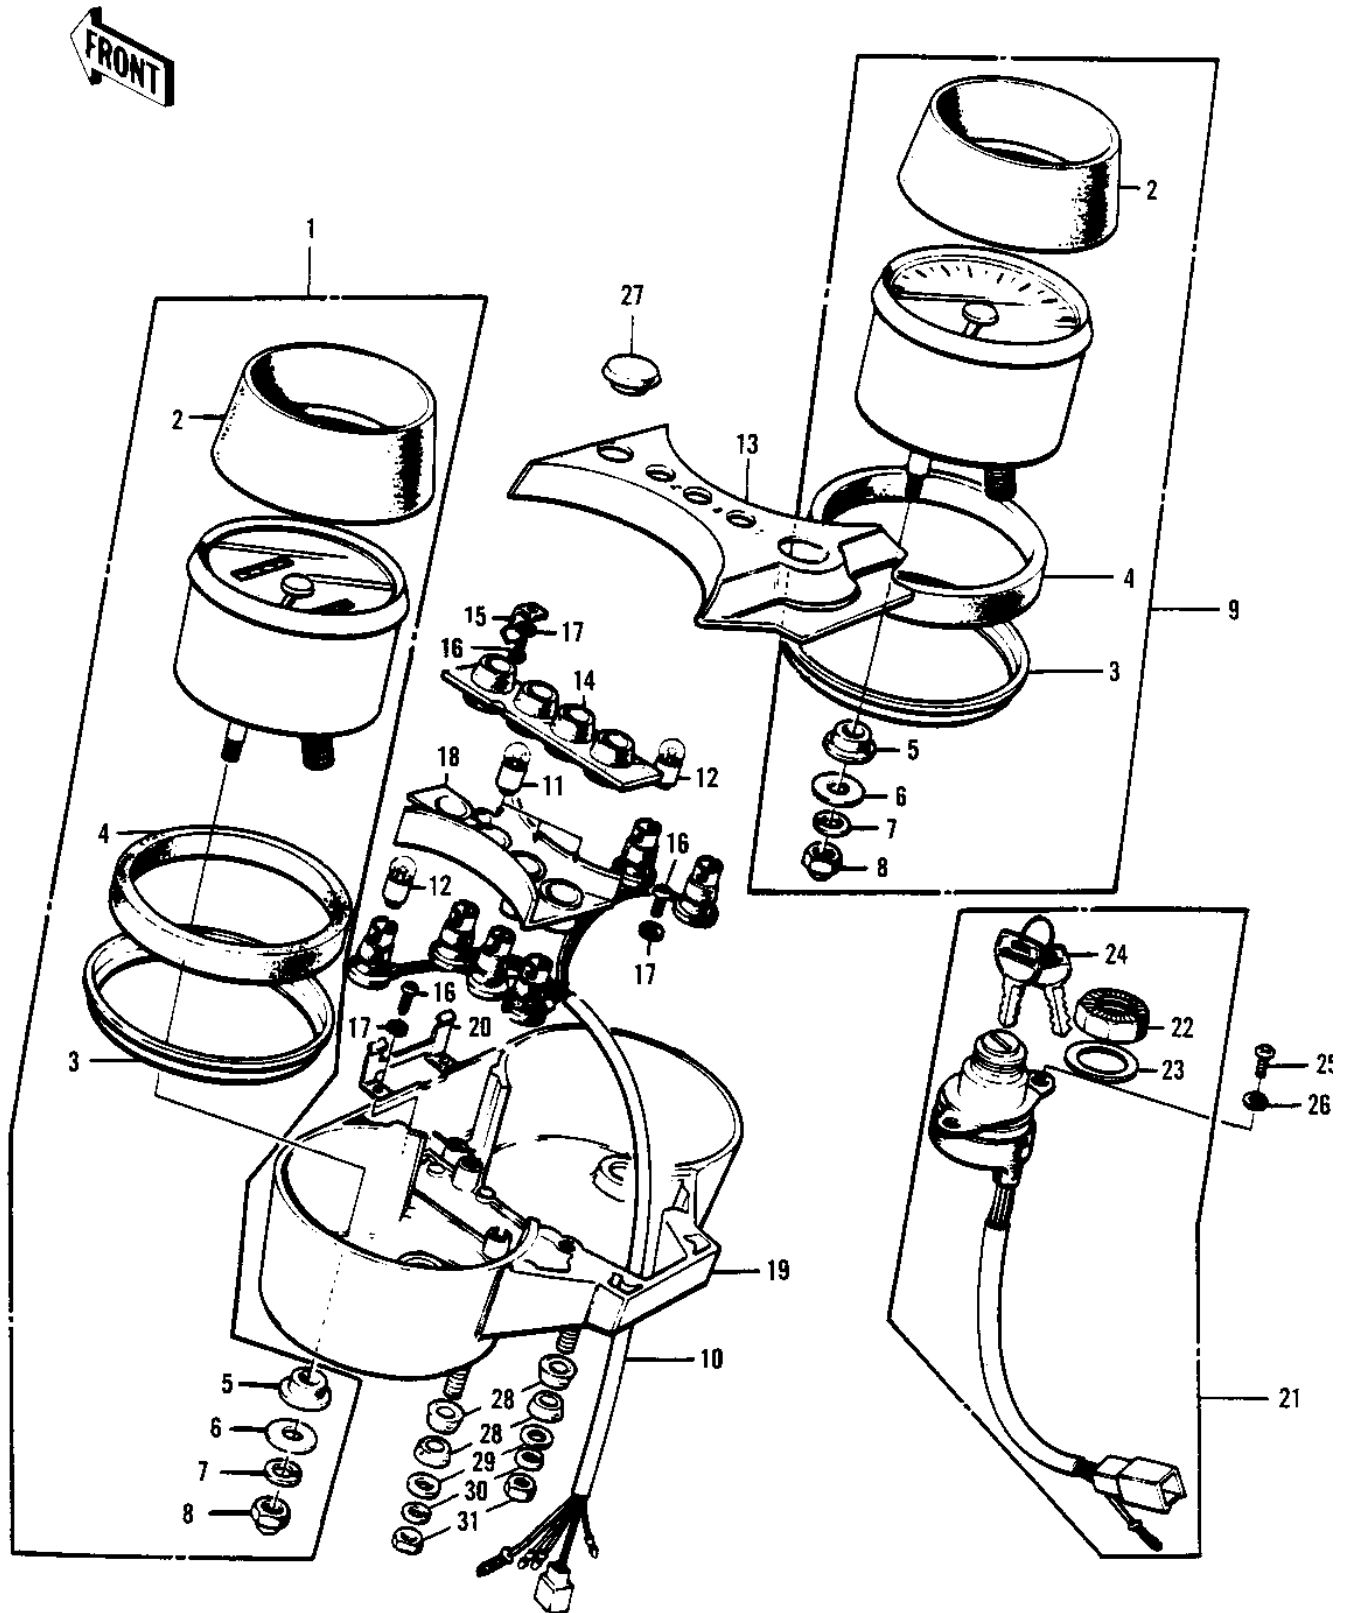

1973 Mach I

PARTS DIAGRAM

METERS/IGNITION SWITCH

1973 Mach I

PARTS LIST

METERS/IGNITION SWITCH

Kawasaki

Let the Good Times Roll®

ITEM NAME

PART NUMBER

QUANTITY
