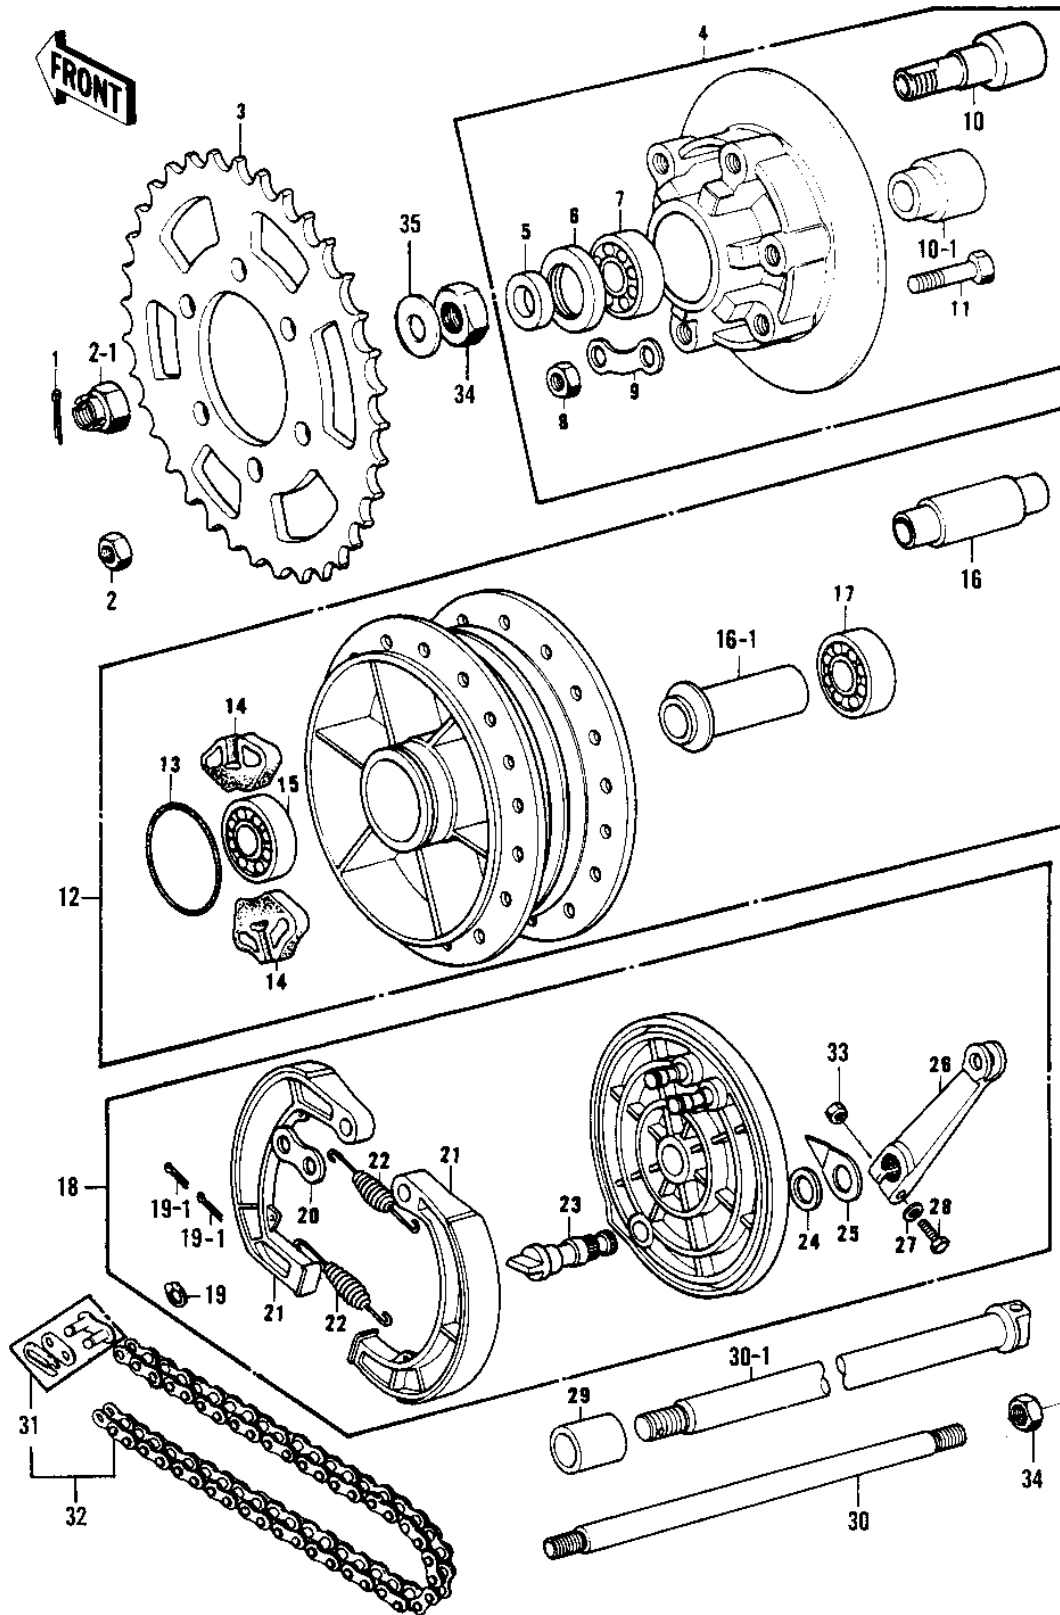

1975 Mach I

PARTS DIAGRAM

REAR HUB/BRAKE/CHAIN

1975 Mach I

PARTS LIST

REAR HUB/BRAKE/CHAIN

Kawasaki

Let the Good Times Roll®

ITEM NAME

PART NUMBER

QUANTITY
