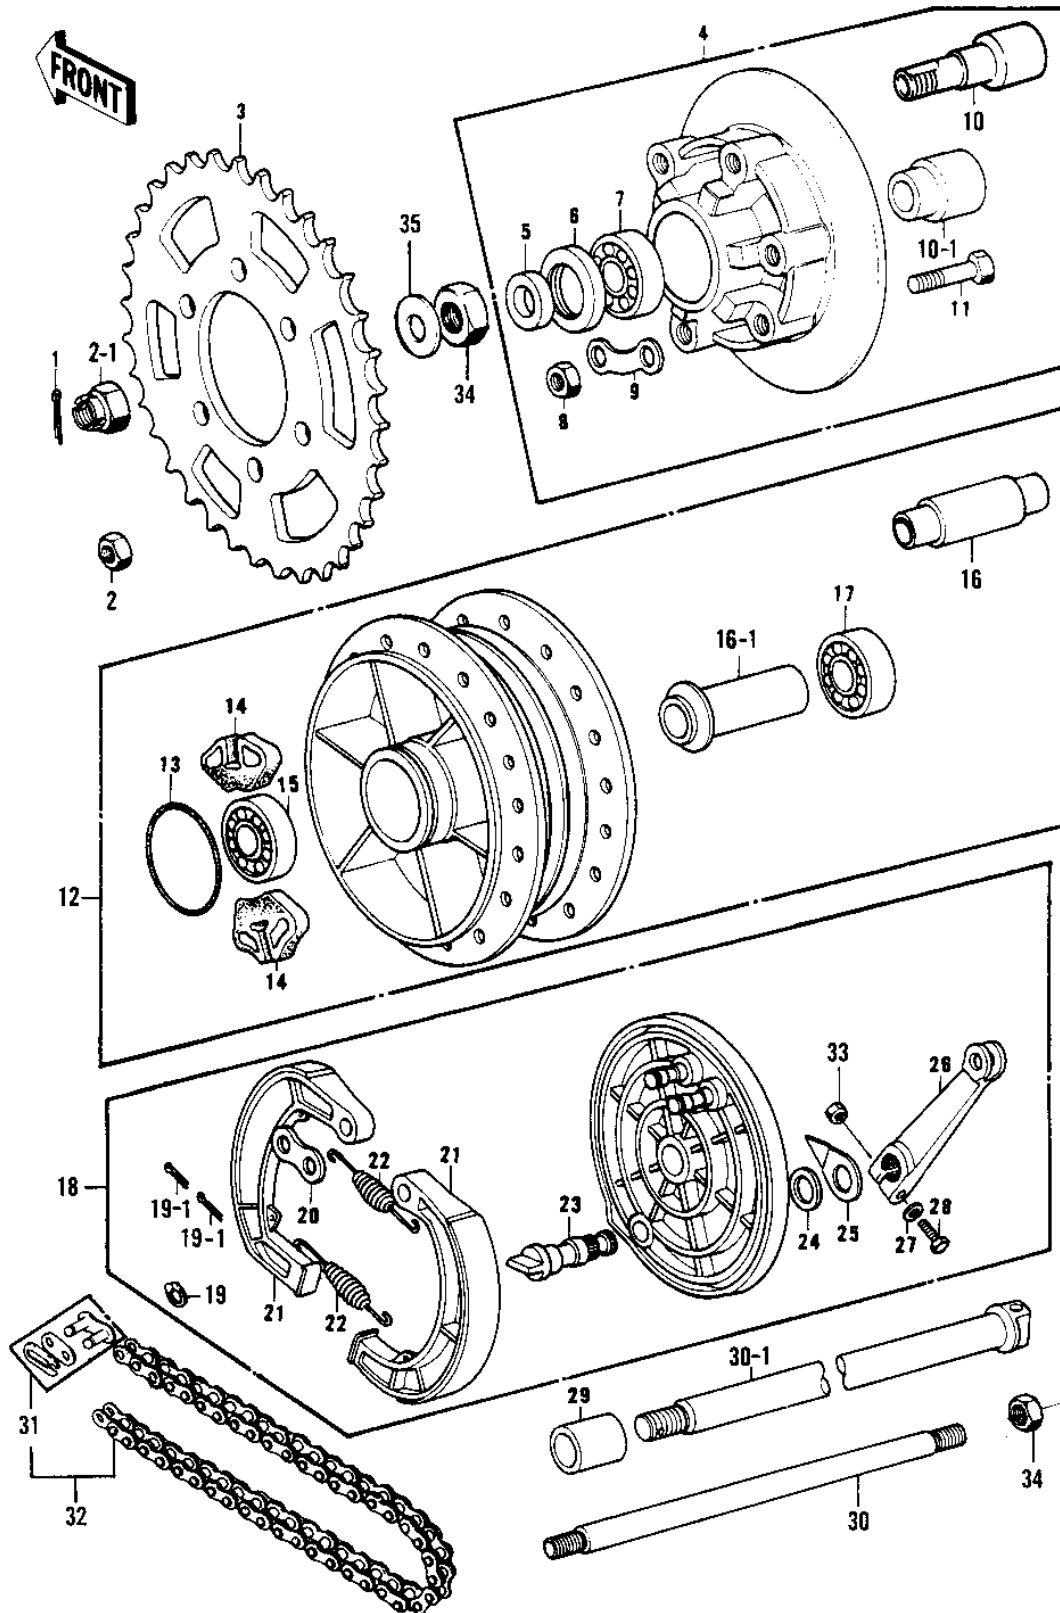

1975 Mach I

PARTS DIAGRAM

REAR HUB/BRAKE/CHAIN

1975 Mach I

PARTS LIST

REAR HUB/BRAKE/CHAIN

Kawasaki

Let the Good Times Roll®

ITEM NAME

PART NUMBER

QUANTITY
