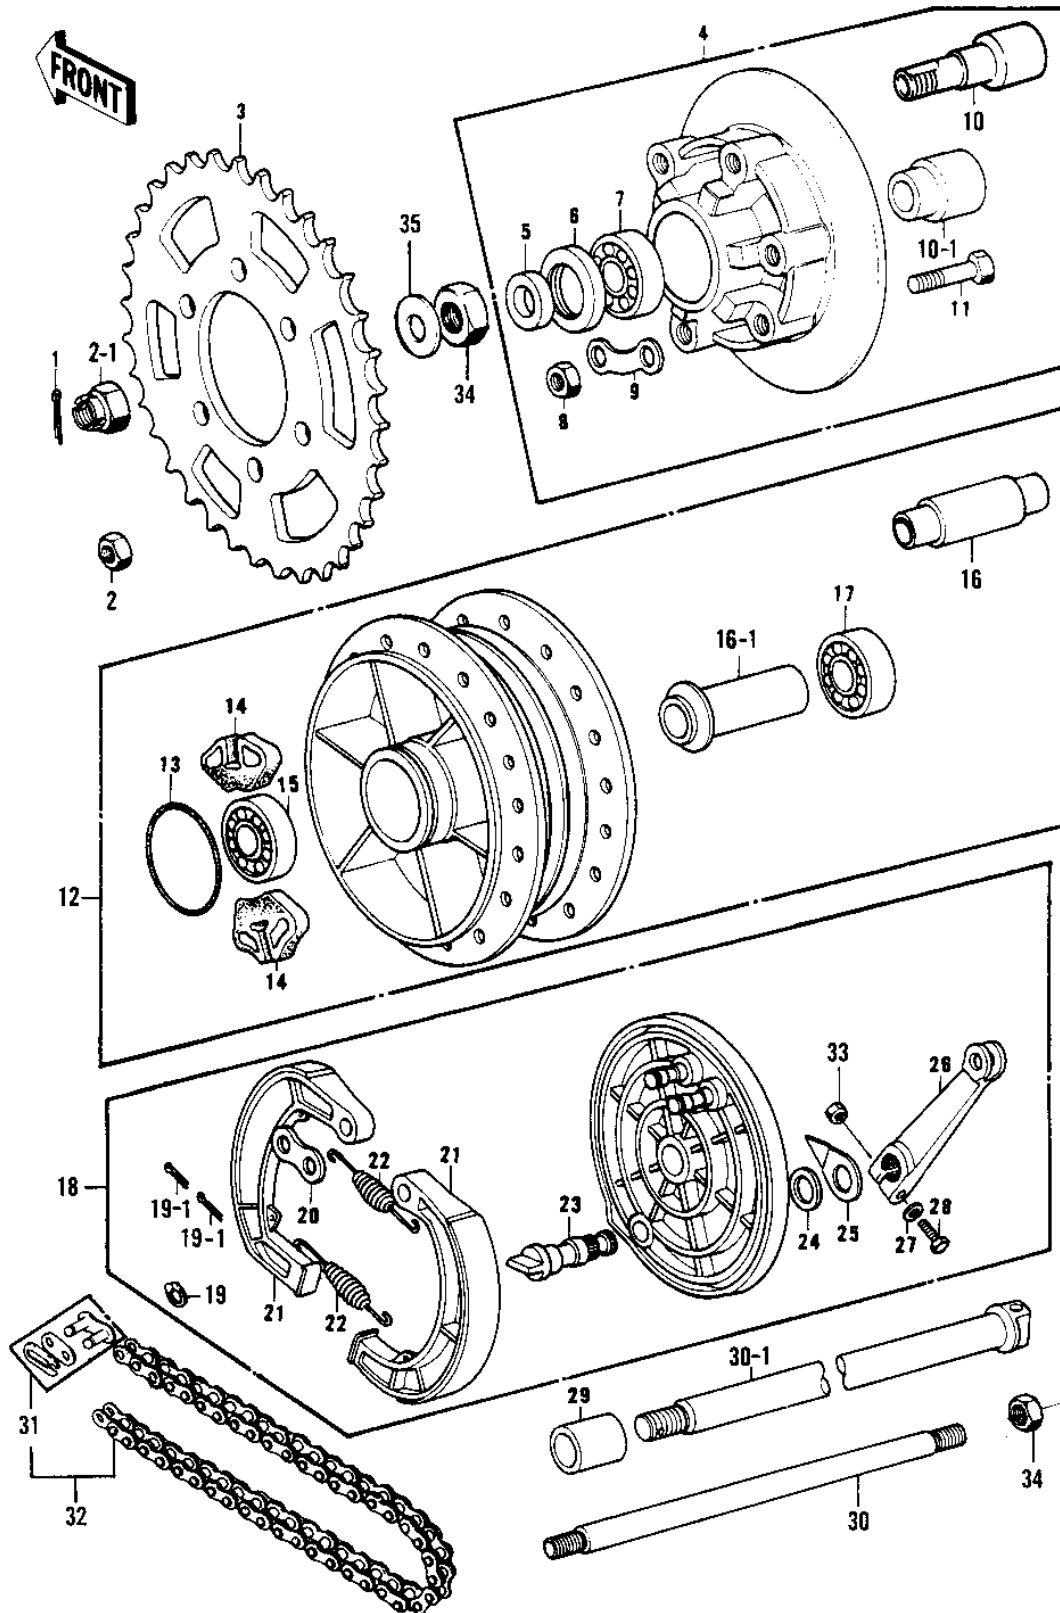

1973 Mach I

PARTS DIAGRAM

REAR HUB/BRAKE/CHAIN

1973 Mach I

PARTS LIST

REAR HUB/BRAKE/CHAIN

ITEM NAME

PART NUMBER

QUANTITY
