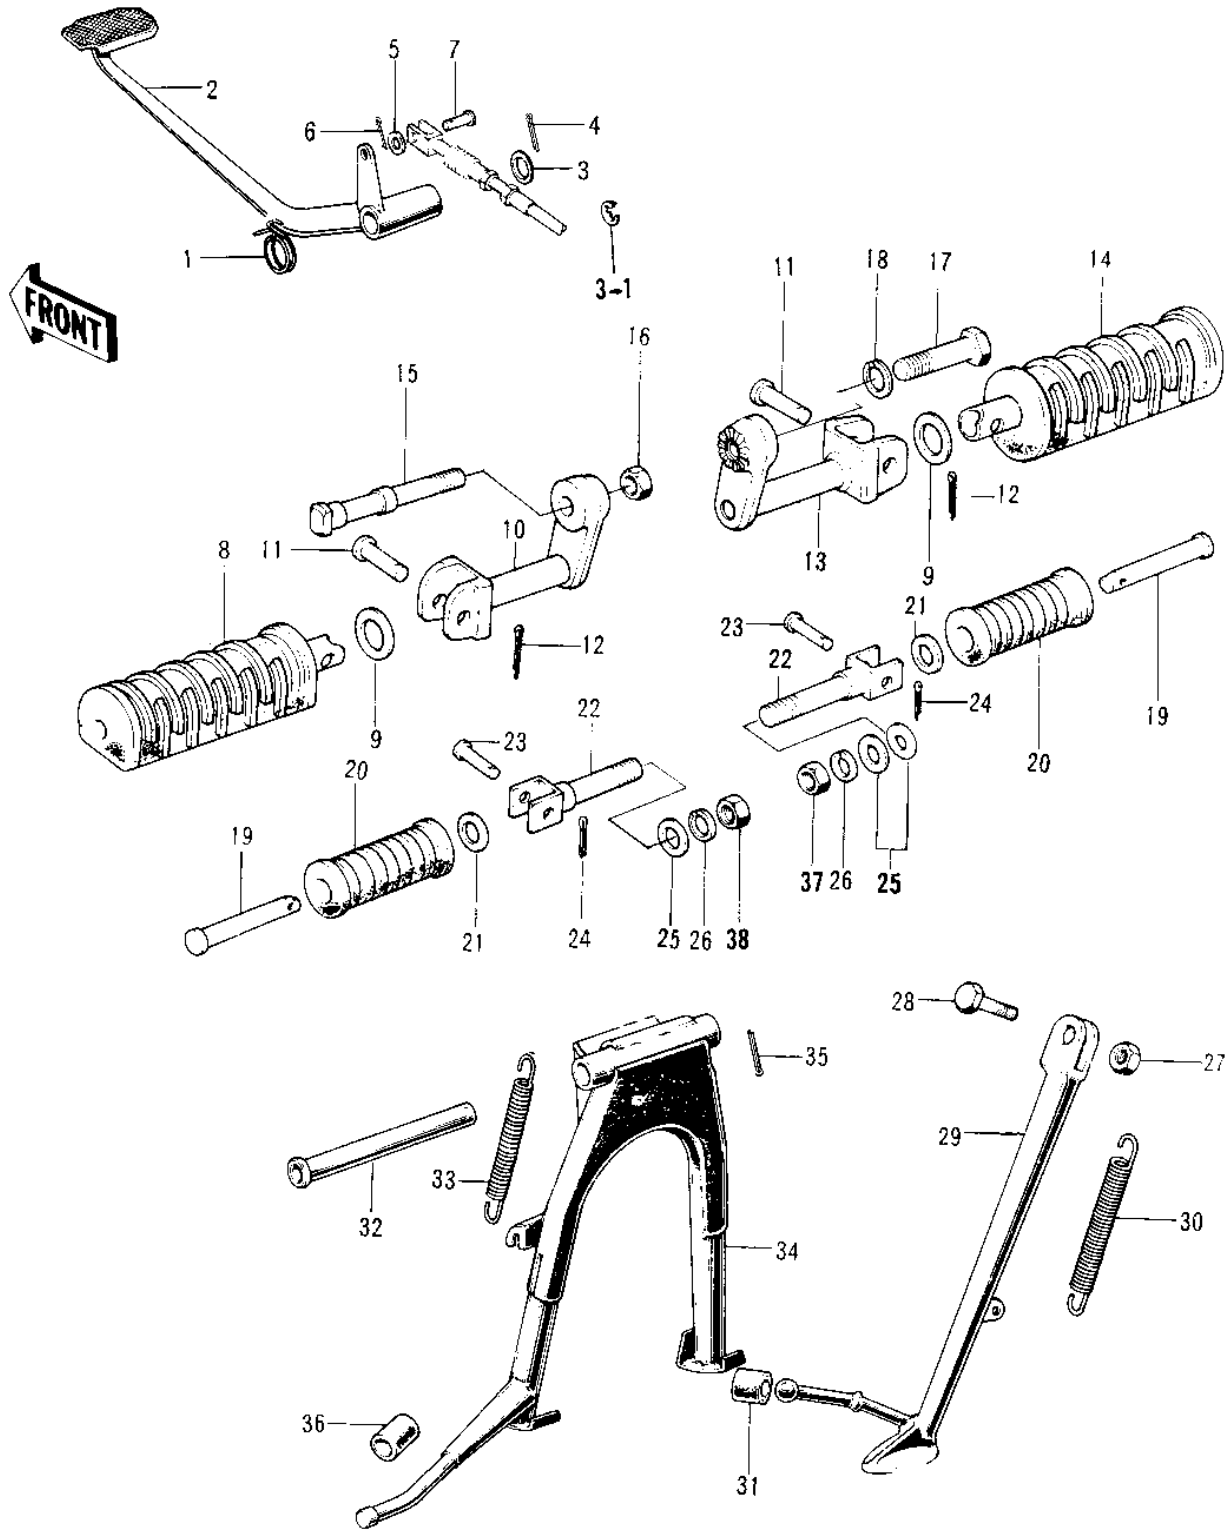

1973 Mach I

PARTS DIAGRAM

FOOTRESTS/STANDS/BRAKE PEDAL

1973 Mach I

PARTS LIST

FOOTRESTS/STANDS/BRAKE PEDAL

ITEM NAME

PART NUMBER

QUANTITY
