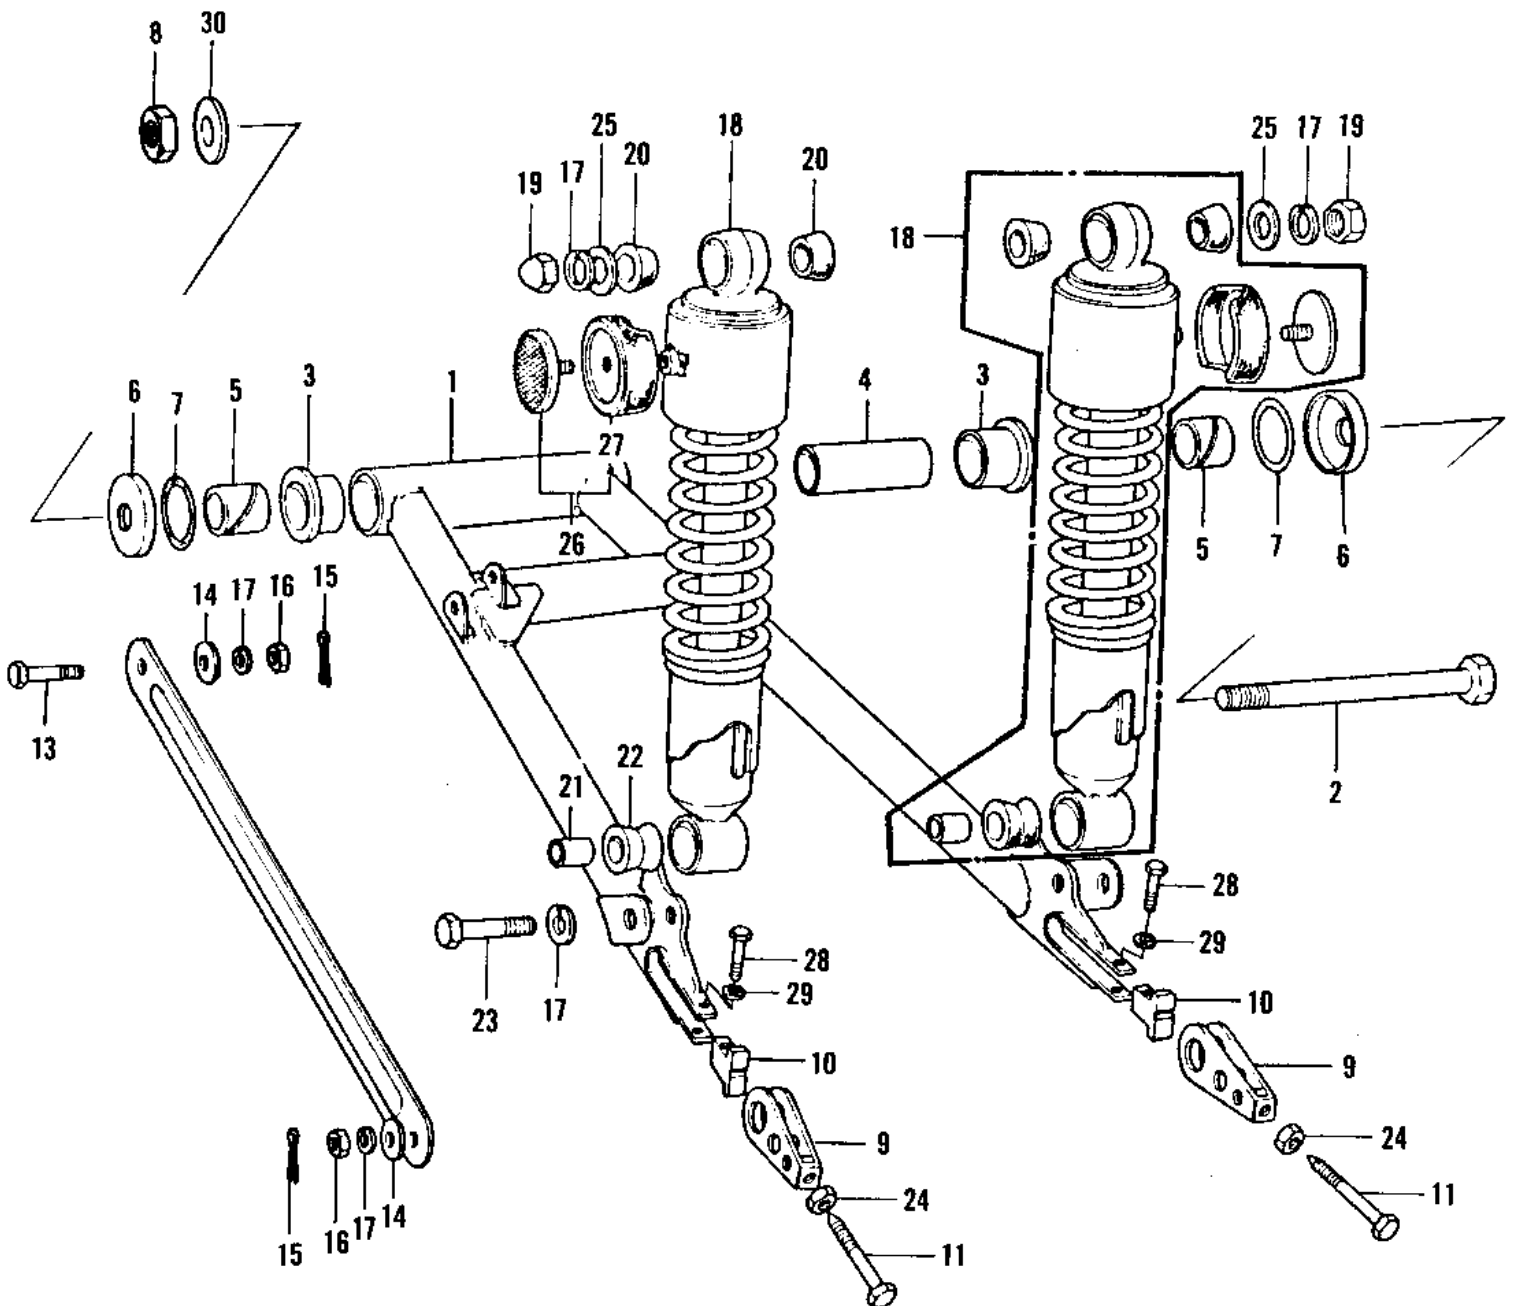

1973 Mach I

PARTS DIAGRAM

SWING ARM/SHOCK ABSORBERS (S1-B/C,KH250-

1973 Mach I

PARTS LIST

SWING ARM/SHOCK ABSORBERS (S1-B/C,KH250-

ITEM NAME

PART NUMBER

QUANTITY
