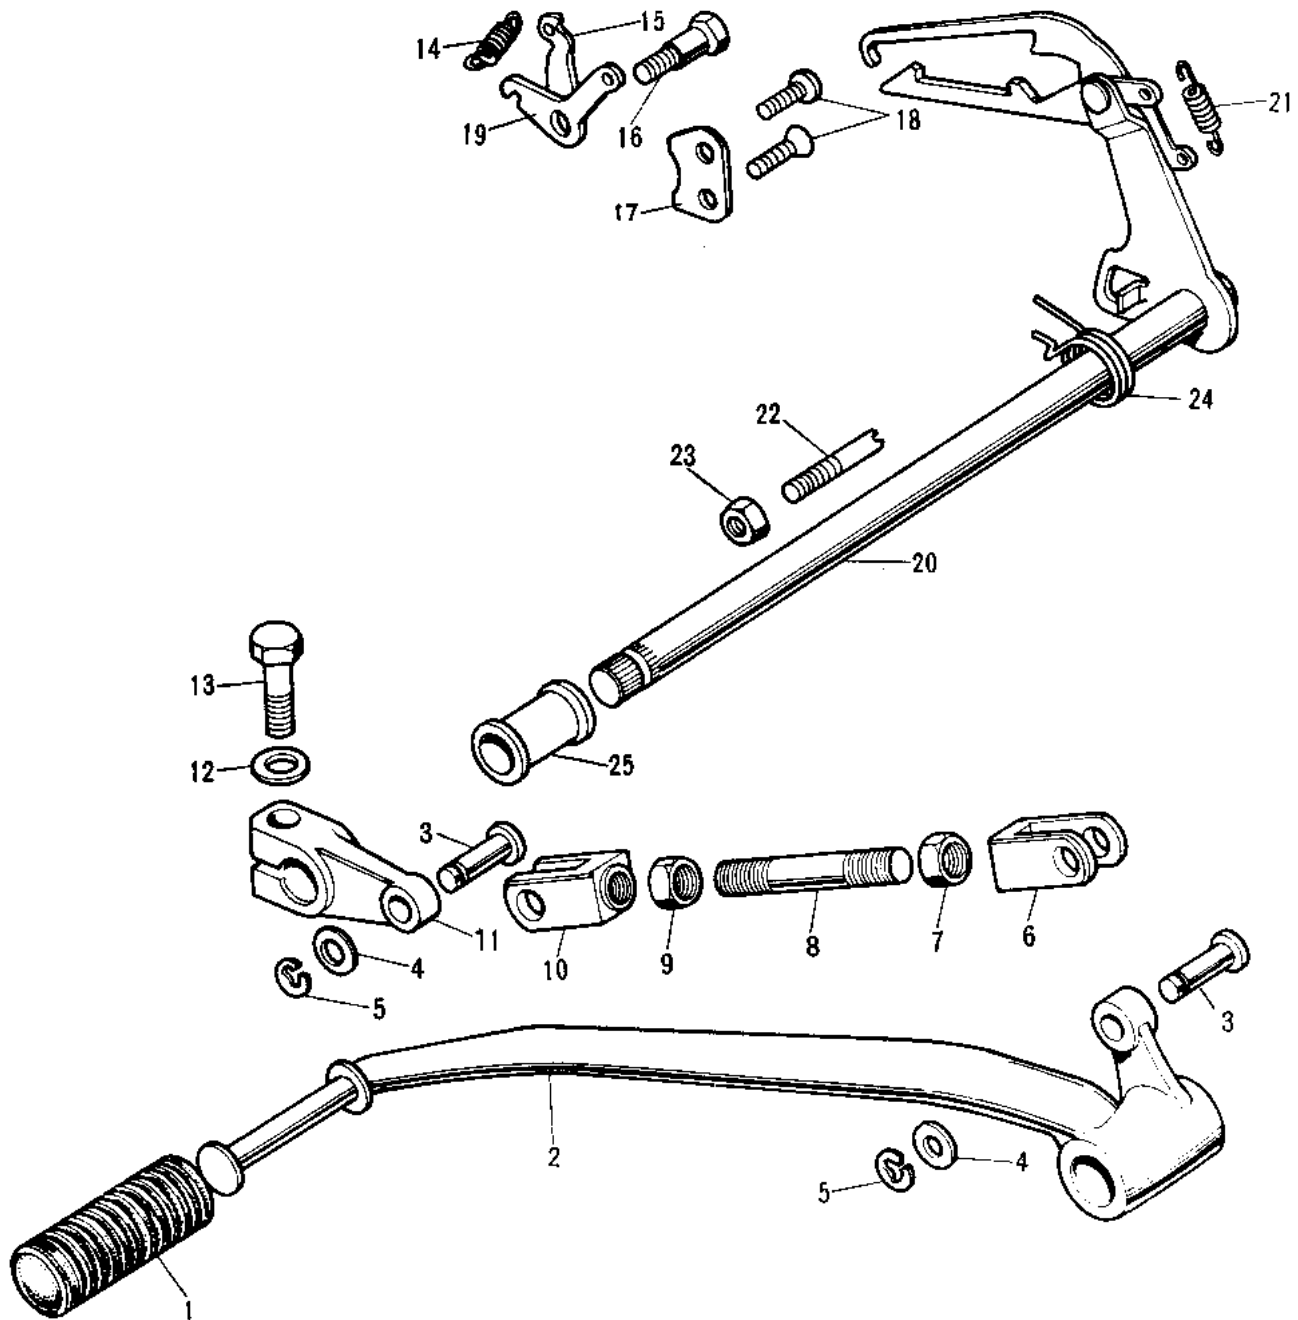

1973 Mach I

PARTS DIAGRAM

GEAR CHANGE MECHANISM

1973 Mach I

PARTS LIST

GEAR CHANGE MECHANISM

Kawasaki

Let the Good Times Roll®

ITEM NAME

PART NUMBER

QUANTITY
