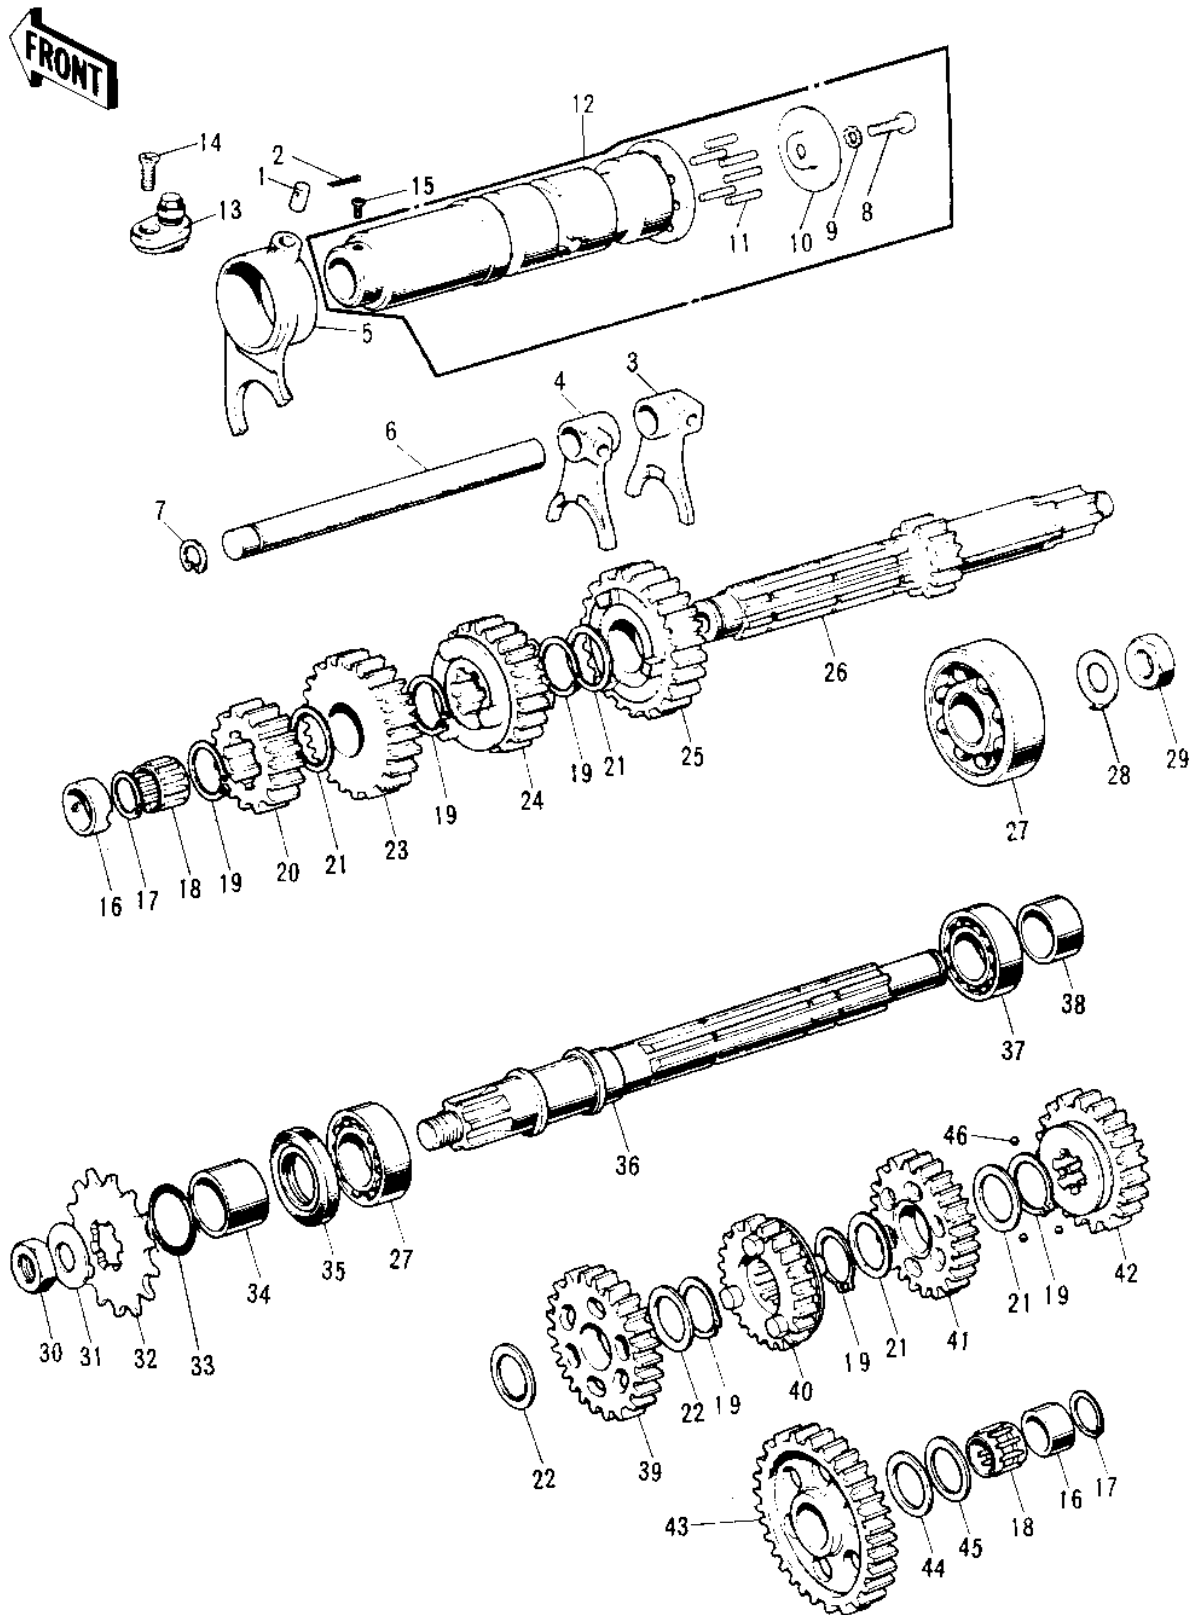

1975 Mach I

PARTS DIAGRAM

TRANSMISSION/CHANGE DRUM

1975 Mach I

PARTS LIST

TRANSMISSION/CHANGE DRUM

ITEM NAME

PART NUMBER

QUANTITY
