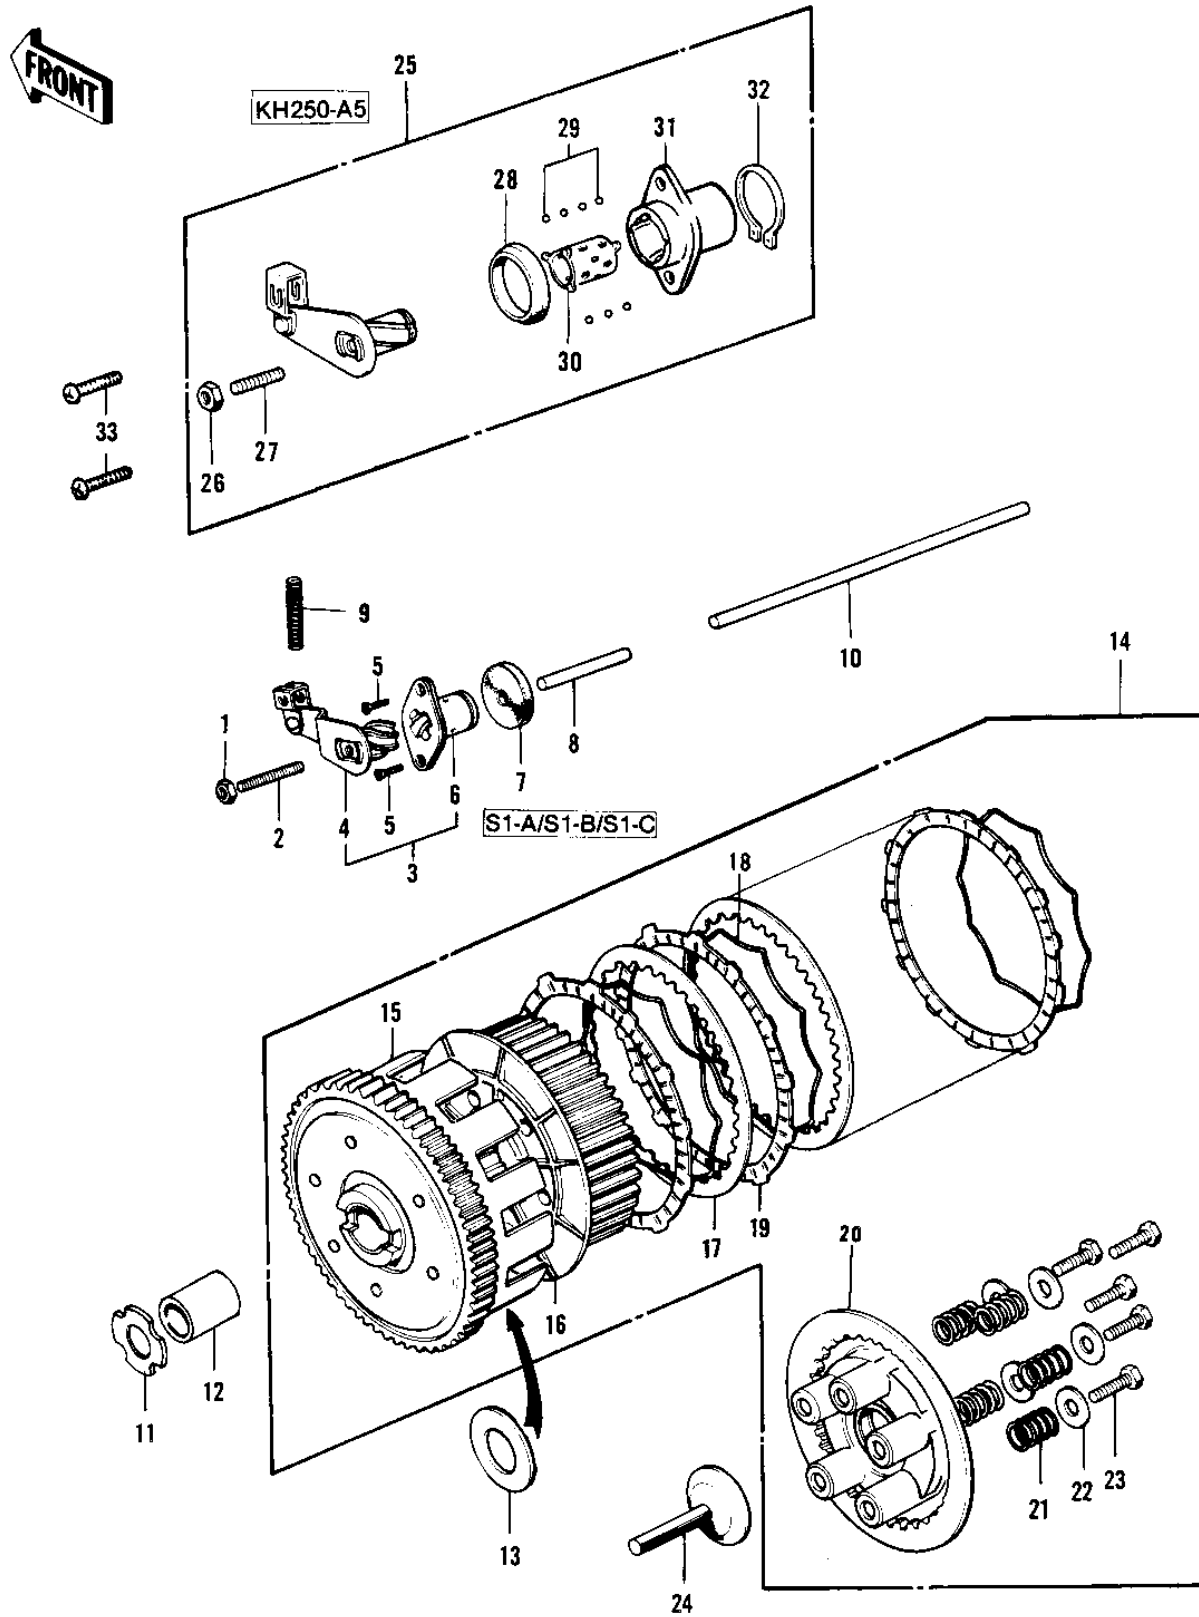

1975 Mach I

PARTS DIAGRAM

CLUTCH

1975 Mach I

PARTS LIST

CLUTCH

Kawasaki

Let the Good Times Roll®

ITEM NAME

PART NUMBER

QUANTITY
