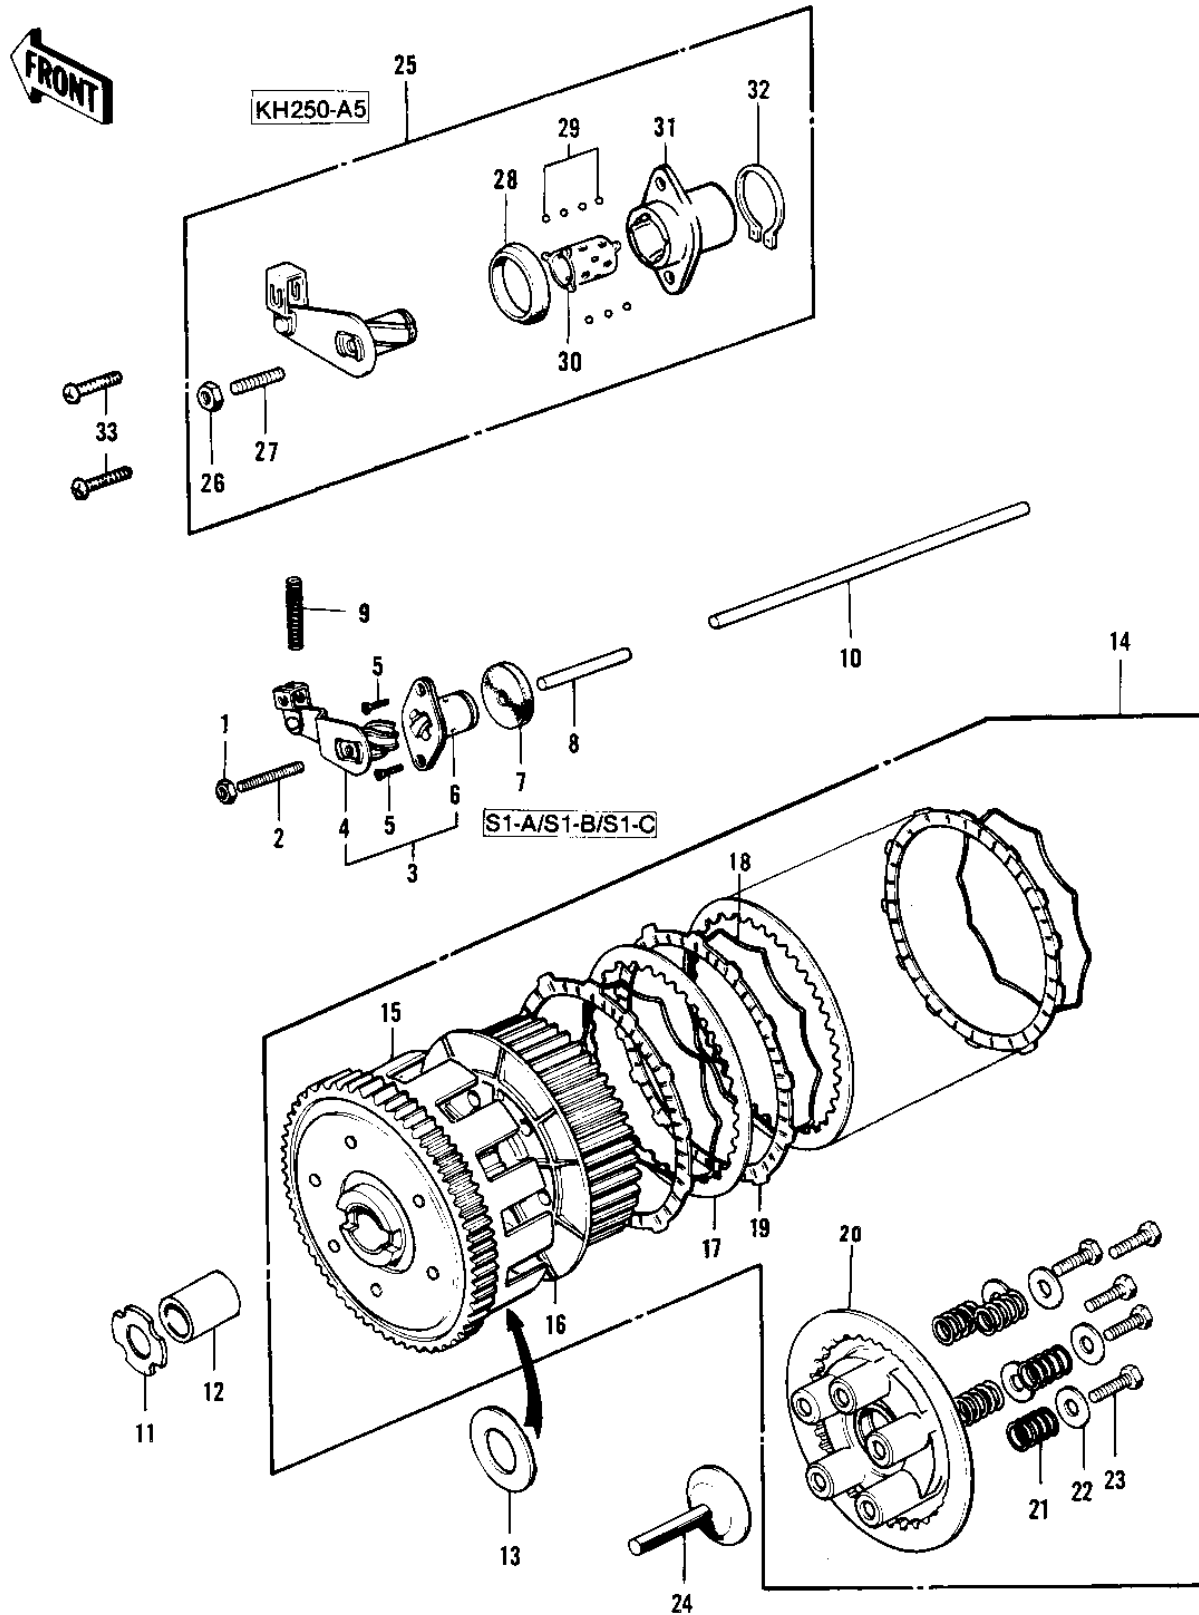

1974 Mach I

PARTS DIAGRAM

CLUTCH

1974 Mach I

PARTS LIST

CLUTCH

Kawasaki

Let the Good Times Roll®

ITEM NAME

PART NUMBER

QUANTITY
