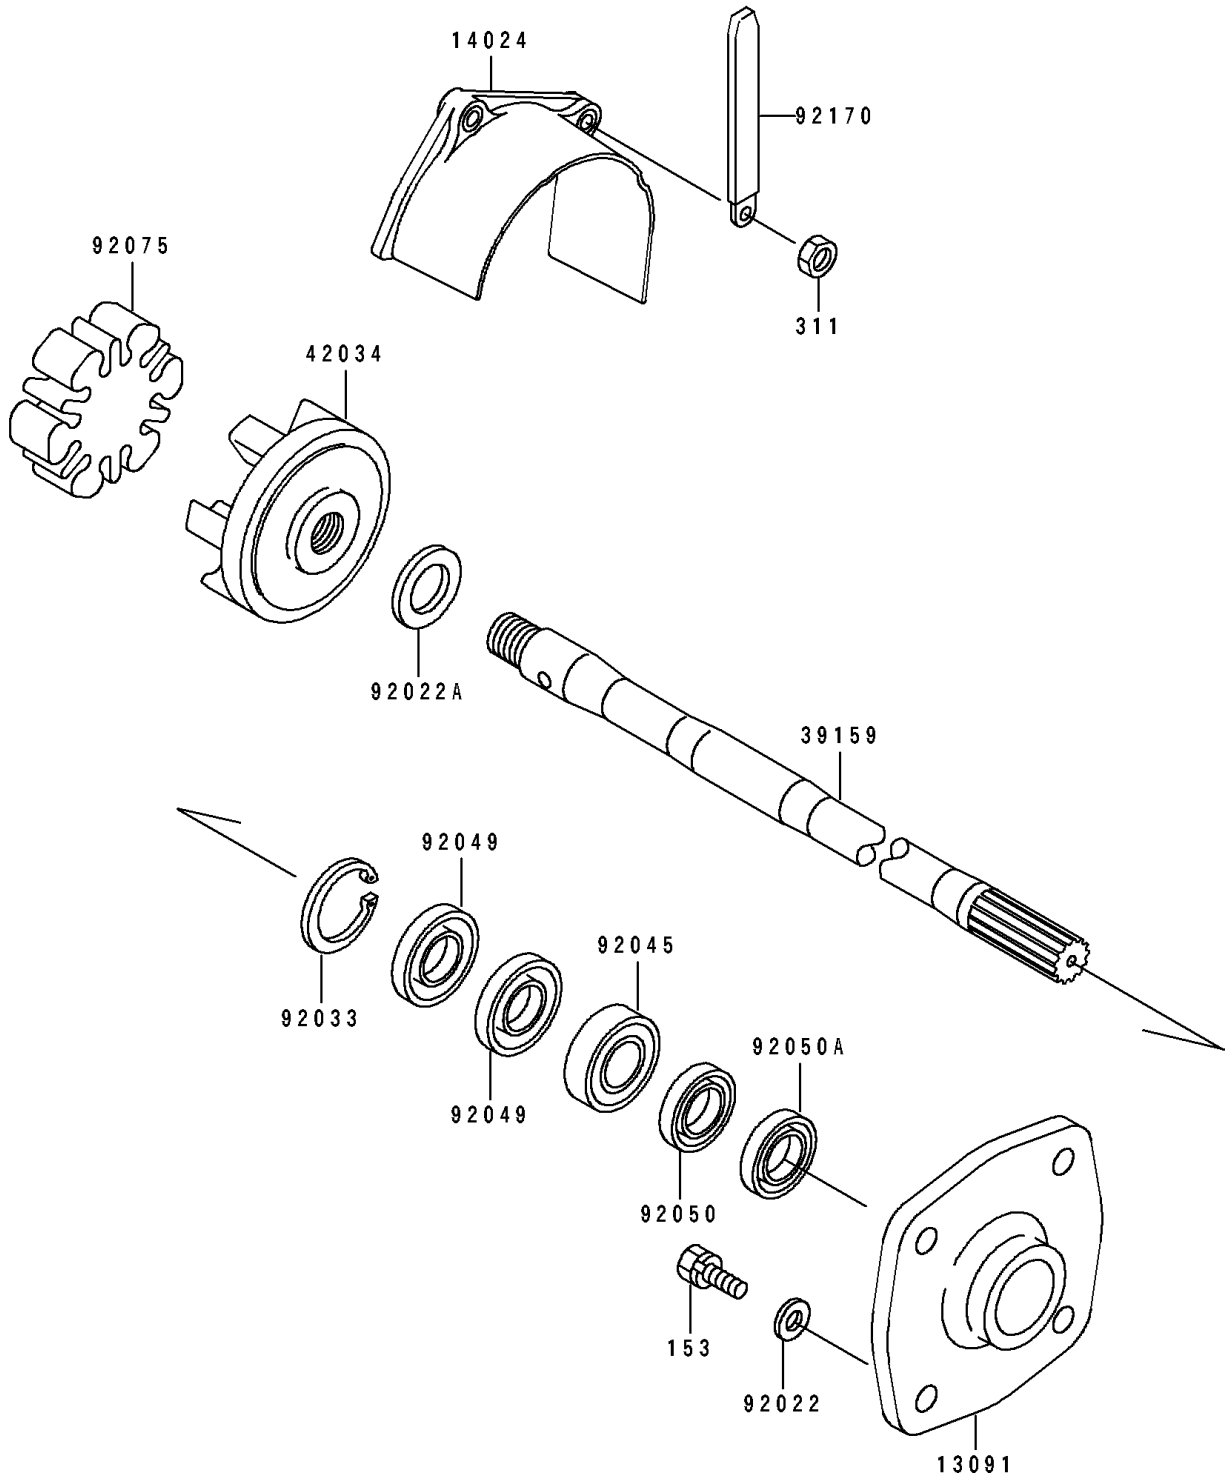

1991 650 SX

PARTS DIAGRAM

Drive Shaft

E3134

1991 650 SX

PARTS LIST

Drive Shaft

ITEM NAME	PART NUMBER	QUANTITY
HOLDER (Ref # 13091)	13091-3730	1
COVER,COUPLING (Ref # 14024)	14024-3728	1
SHAFT-DRIVE (Ref # 39159)	39159-3712	1
COUPLING (Ref # 42034)	42034-3705	1
WASHER,8.2X18X1.5 (Ref # 92022)	92022-1964	4
WASHER,18X26X2.0 (Ref # 92022A)	92022-3728	1
RING-SNAP,42MM (Ref # 92033)	92033-3713	1
BEARING-BALL,60042RD (Ref # 92045)	92045-3705	1
SEAL-OIL,S620426 (Ref # 92049)	92049-3707	2
SEAL-OIL,SCY20368 (Ref # 92050)	92050-502	1
SEAL-OIL,SC20367 (Ref # 92050A)	92050-503	1
DAMPER,COUPLING (Ref # 92075)	92075-520	1
CLAMP (Ref # 92170)	92170-3705	2
BOLT-WS-SMALL (Ref # 153)	153R0825	4
NUT-HEX,6MM (Ref # 311)	311R0600	2