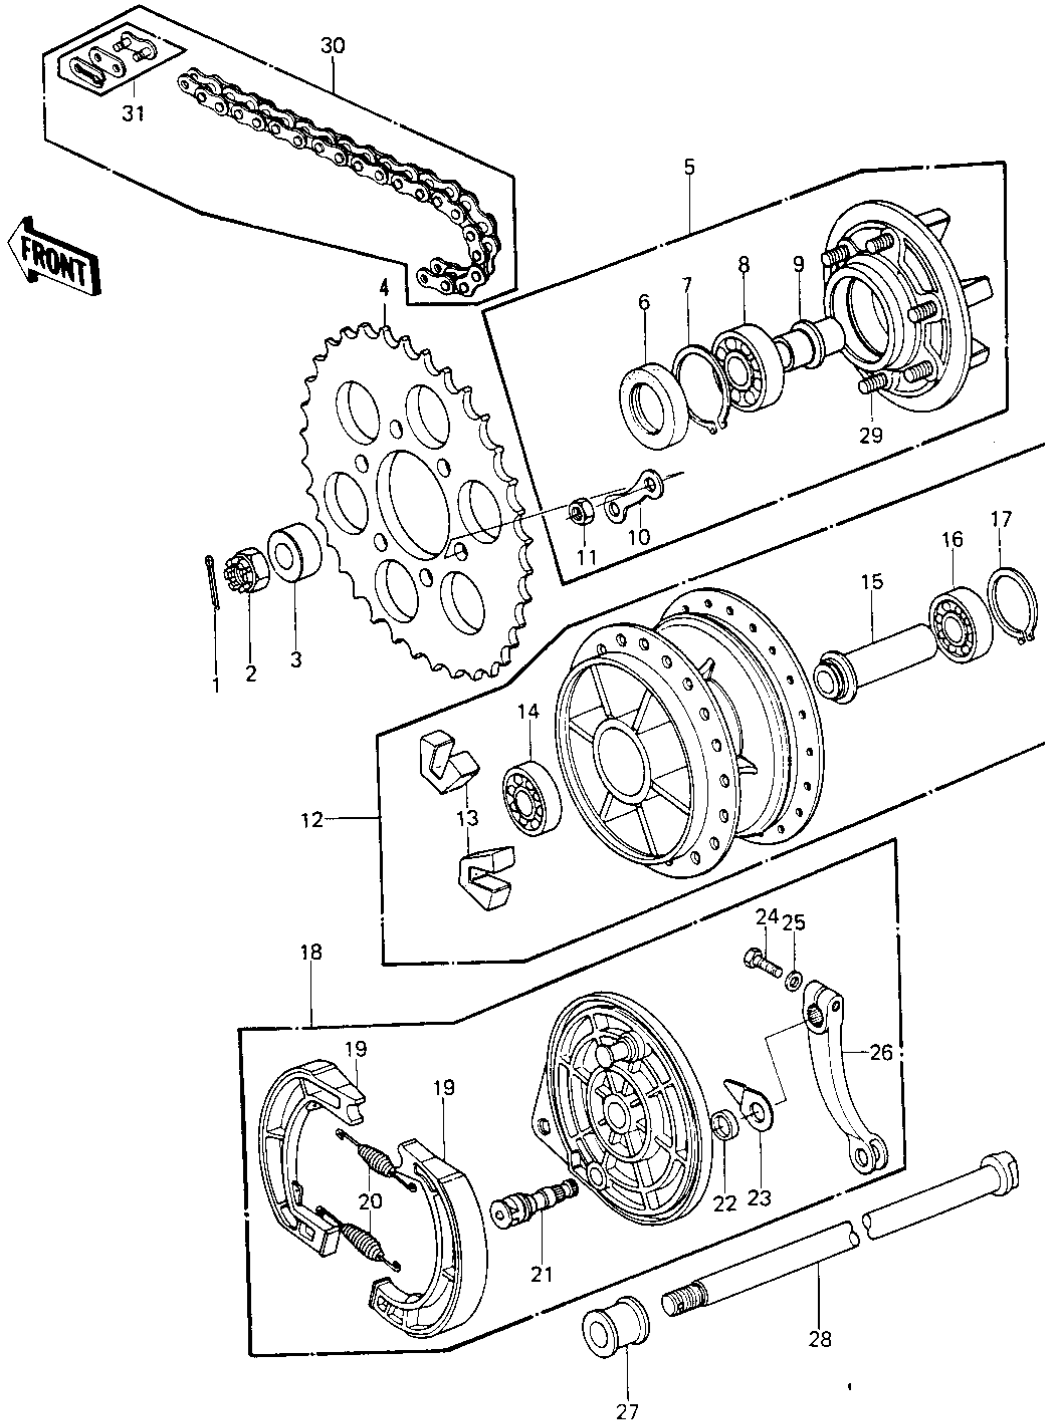

1977 KE250-B1

PARTS DIAGRAM

REAR HUB/BRAKE/CHAIN

1977 KE250-B1

PARTS LIST

REAR HUB/BRAKE/CHAIN

Kawasaki

Let the Good Times Roll®

ITEM NAME

PART NUMBER

QUANTITY
