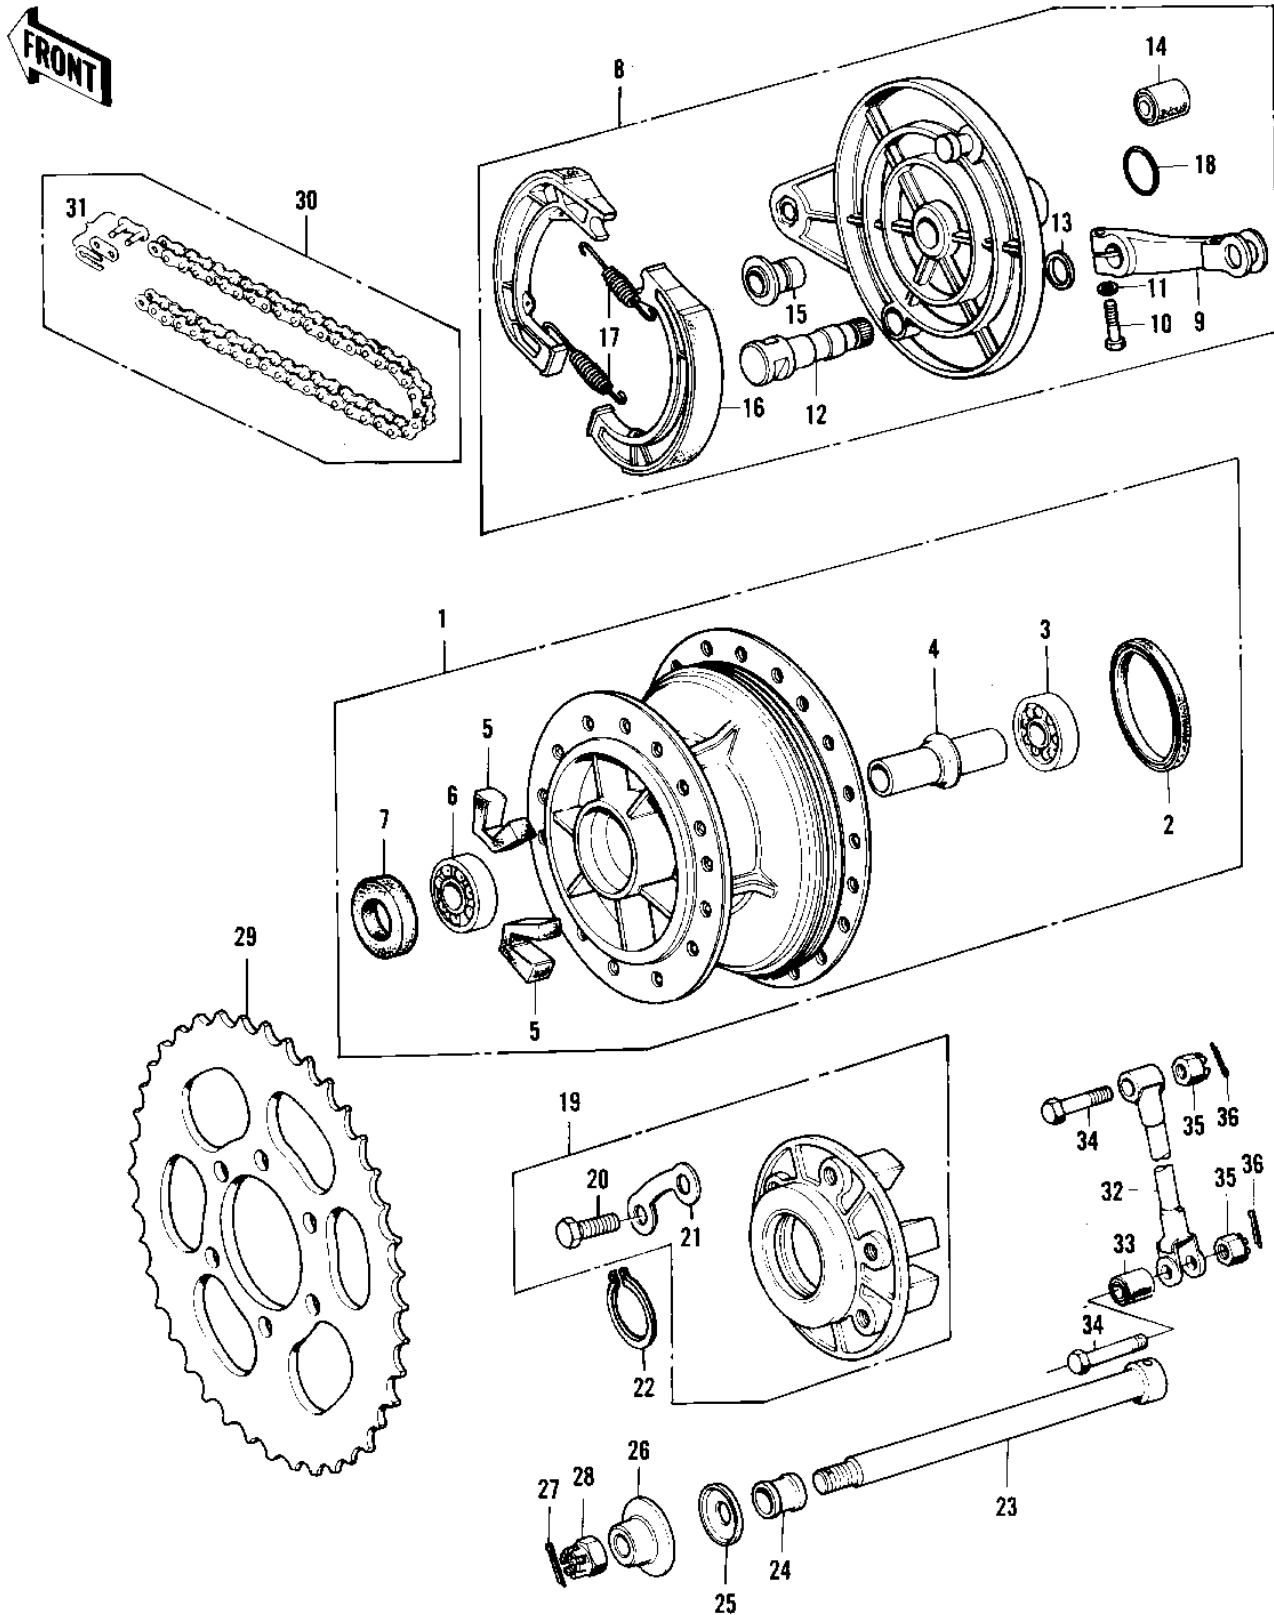

1975 F11-B

PARTS DIAGRAM

REAR HUB/BRAKE/CHAIN

1975 F11-B

PARTS LIST

REAR HUB/BRAKE/CHAIN

Kawasaki

Let the Good Times Roll®

ITEM NAME

PART NUMBER

QUANTITY
