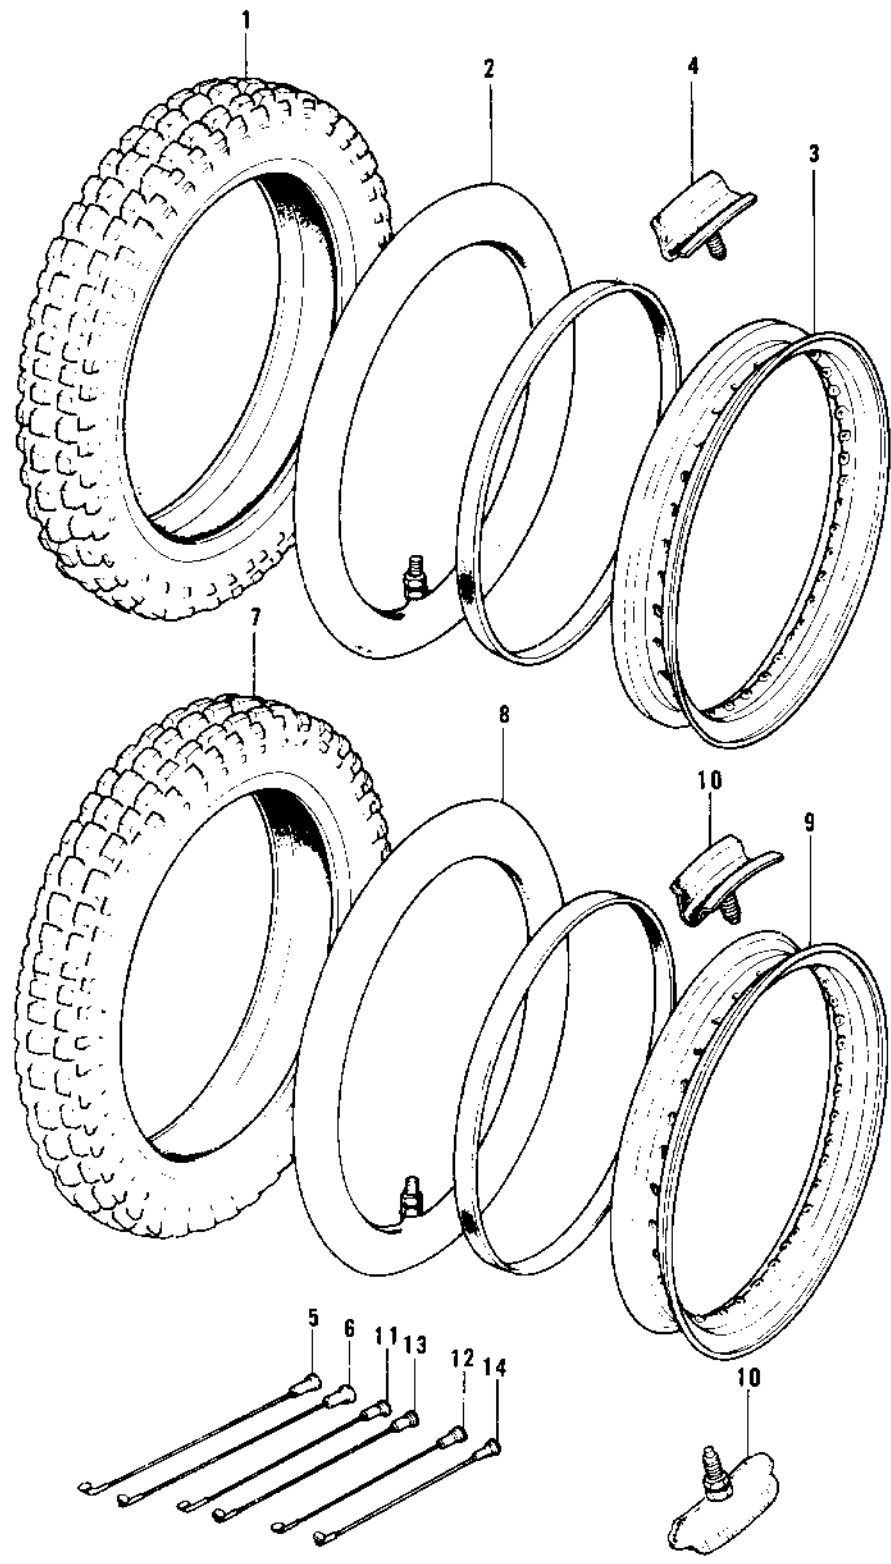

1973 F11M

PARTS DIAGRAM

WHEELS/TIRES (73 F11M)

1973 F11M

PARTS LIST

WHEELS/TIRES ('73 F11M)

| ITEM NAME | PART NUMBER | QUANTITY |
|-------------------------------------|-------------|----------|
| UNAVAILABLE IN PRICE BOOK (Ref # 1) | 41017-009 | |
| TUBE,2.75/3.70-21 (Ref # 2) | 41022-1021 | |
| UNAVAILABLE IN PRICE BOOK (Ref # 3) | 41025-067 | |
| PROTECTOR-BEAD 1.60A (Ref # 4) | 41024-006 | |
| SPOKE-ASY, (Ref # 5) | 41027-058 | |
| SPOKE-ASY (Ref # 6) | 41028-058 | |
| UNAVAILABLE IN PRICE BOOK (Ref # 7) | 41018-003 | |
| UNAVAILABLE IN PRICE BOOK (Ref # 8) | 41022-024 | |
| RIM 2.15B X 18E (Ref # 9) | 41025-068 | |
| PROTECTOR BEAD (Ref # 10) | 41024-009 | |
| SPOKE-ASY, (Ref # 11) | 41027-063 | |
| SPOKE-ASY, (Ref # 12) | 41027-064 | |
| SPOKE-ASY (Ref # 13) | 41028-063 | |
| SPOKE-ASY (Ref # 14) | 41028-064 | |