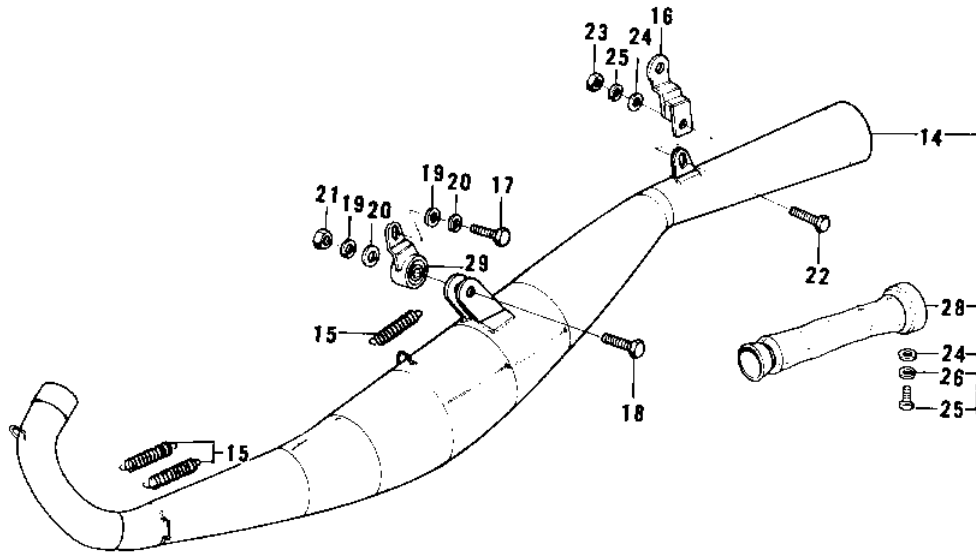

1973 F11M

PARTS DIAGRAM

AIR CLEANER/MUFFLER ('73 F11M)