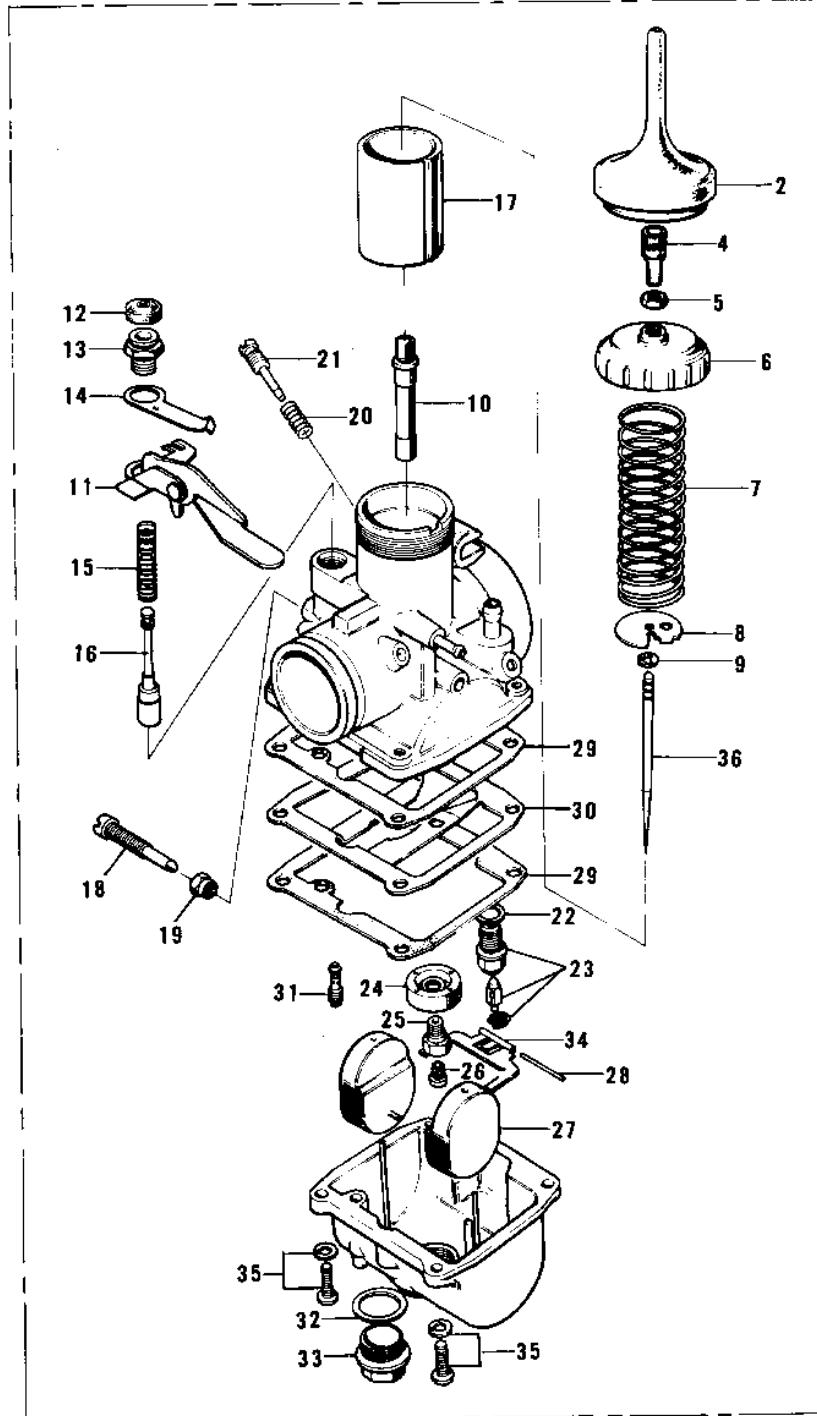

1973 F11M

PARTS DIAGRAM

CARBURETOR ('73 F11M)