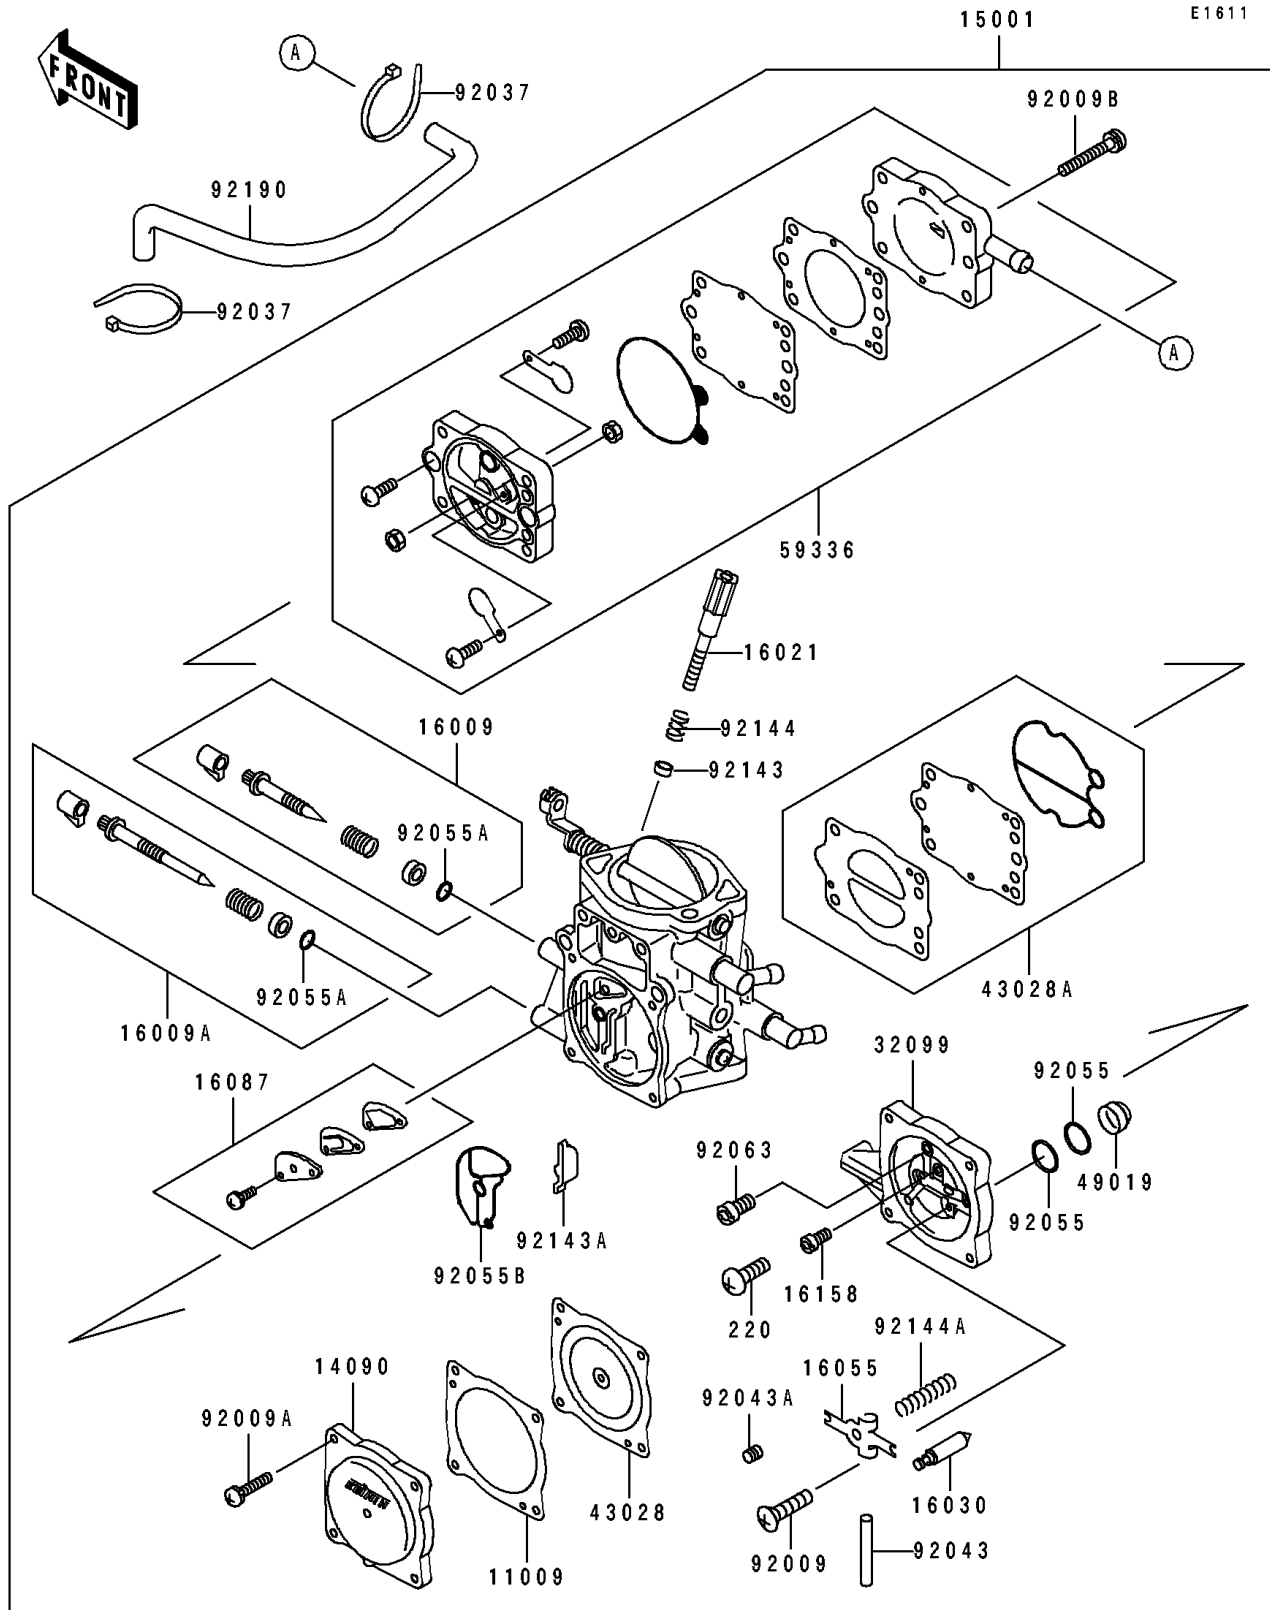

1991 650 SX

PARTS DIAGRAM

Carburetor

1991 650 SX

PARTS LIST

Carburetor

ITEM NAME	PART NUMBER	QUANTITY
GASKET,DIAPHRAGM (Ref # 11009)	11009-3730	1
COVER,DIAPHRAGM (Ref # 14090)	14090-3702	1
CARBURETOR-ASSY (Ref # 15001)	15001-3758	1
NEEDLE-JET,MAIN (Ref # 16009)	16009-3711	1
NEEDLE-JET,SLOW (Ref # 16009A)	16009-3712	1
SCREW-THROTTLE STOP (Ref # 16021)	16021-3702	1
VALVE-FLOAT (Ref # 16030)	16030-3701	1
ARM-FLOAT (Ref # 16055)	16055-3701	1
VALVE-CHECK (Ref # 16087)	16087-3703	1
JET-SLOW (Ref # 16158)	16158-3705	1
CASE,CARBURETOR (Ref # 32099)	32099-3754	1
DIAPHRAGM,CARBURETOR (Ref # 43028)	43028-3704	1
DIAPHRAGM,PUMP (Ref # 43028A)	43028-3706	1
FILTER-FUEL,STRAINER (Ref # 49019)	49019-3707	1
CASE-PUMP (Ref # 59336)	59336-3709	1
SCREW,3X6 (Ref # 92009)	92009-3712	1
SCREW,4X18 (Ref # 92009A)	92009-3782	4
SCREW,5X28 (Ref # 92009B)	92009-3783	4
CLAMP (Ref # 92037)	92037-1173	2
PIN,FLOAT (Ref # 92043)	92043-1209	1
PIN,THROTTLE STOP SCREW (Ref # 92043A)	92043-3712	1
RING-O (Ref # 92055)	92055-1246	2
RING-O,ADJUST SCREW (Ref # 92055A)	92055-3713	2
RING-O (Ref # 92055B)	92055-3734	1
JET-MAIN,#140 (Ref # 92063)	92063-3701	1
COLLAR,THROTTLE STOP SCREW (Ref # 92143)	92143-3709	1
COLLAR (Ref # 92143A)	92143-3727	1
SPRING,THROTTLE STOP SCREW (Ref # 92144)	92144-3706	1
SPRING,FLOAT ARM (Ref # 92144A)	92144-3733	1

1991 650 SX

PARTS LIST

Carburetor

ITEM NAME	PART NUMBER	QUANTITY
TUBE,PULSE (Ref # 92190)	92190-3730	1
SCREW-PAN-CROS (Ref # 220)	220D0408	1