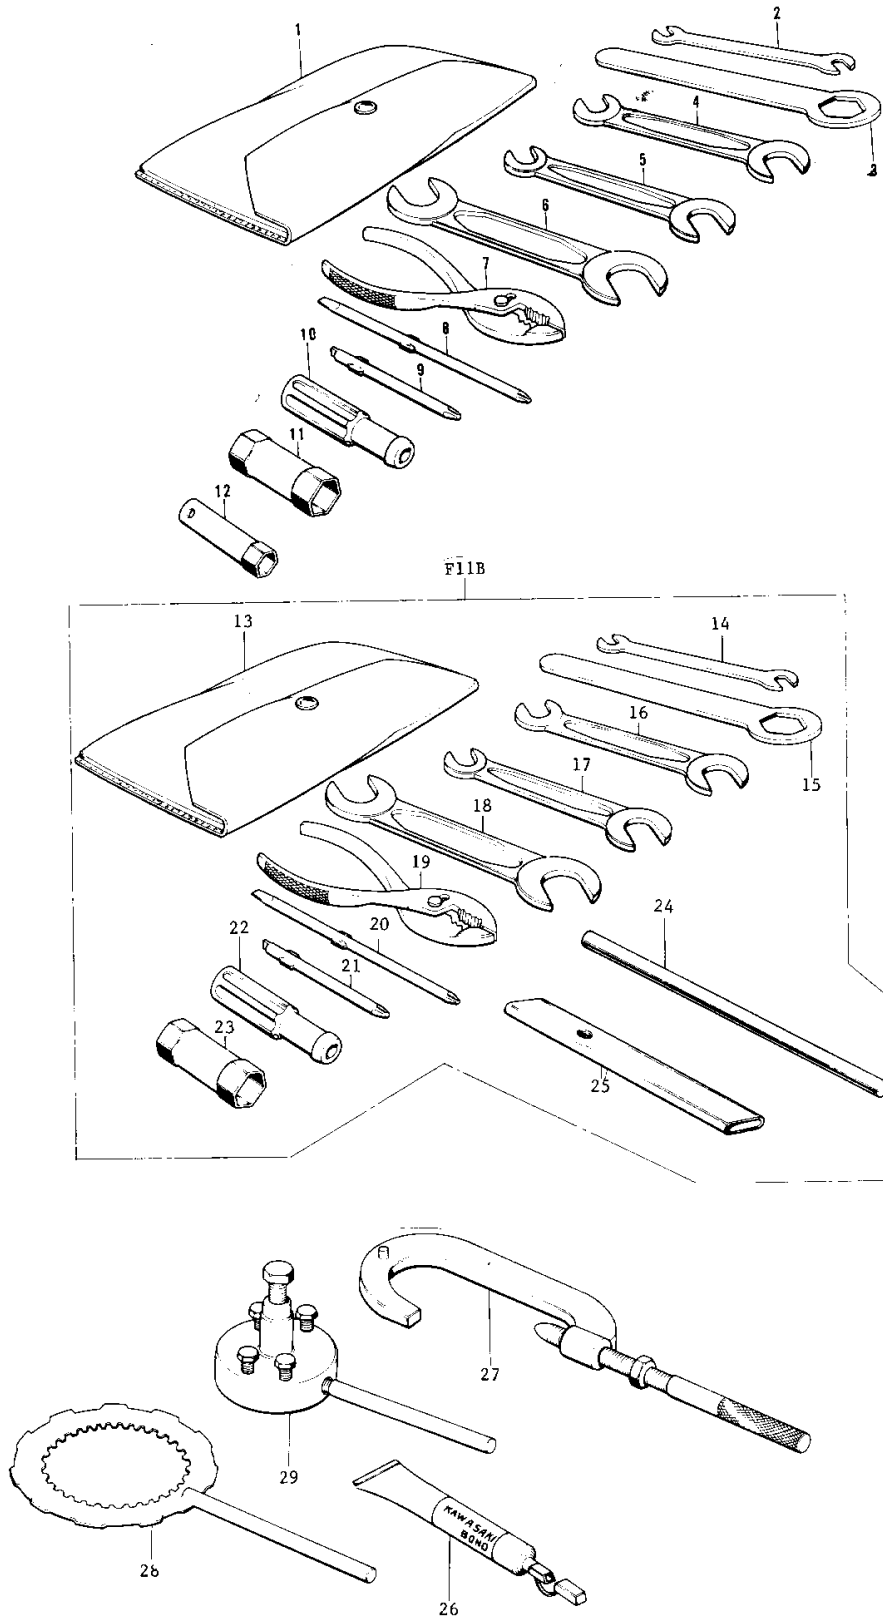

1973 F11M

PARTS DIAGRAM

OWNER TOOLS/SPECIAL SERVICE TOOLS

1973 F11M

PARTS LIST

OWNER TOOLS/SPECIAL SERVICE TOOLS

ITEM NAME	PART NUMBER	QUANTITY
UNAVAILABLE IN PRICE BOOK (Ref # 1~12)	56007-020	
BAG,TOOL (Ref # 1)	56008-003	
92108-011 (Canada) (Ref # 2)	92108-004	
92110-1150 (Canada) (Ref # 3)	92109-003	
UNAVAILABLE IN PRICE BOOK (Ref # 4)	960B1013	
*** N.L.A.*** (Canada) (Ref # 5)	960B1014	
*** N.L.A.*** (Canada) (Ref # 6)	960B1719	
UNAVAILABLE IN PRICE BOOK (Ref # 7)	92112-002	
TOOL-DRIVER (Ref # 8)	92107-1052	
SCREW DRIVER #3 PHLI (Ref # 9)	92107-005	
92106-1001 (Canada) (Ref # 10)	92106-002	
92110-012 (Canada) (Ref # 11)	92110-009	
WRENCH BOX 10MM (Ref # 12)	92110-007	
TOOL KIT (Ref # 13~25)	56007-033	
BAG,TOOL (Ref # 13)	56008-008	
TIGHTENER,SPOKE (Ref # 14)	92108-011	
TOOL-WRENCH,BOX END, (Ref # 15)	92110-1147	
WRENCH,OPEN,8X10 (Ref # 16)	92126-001	
WRENCH,OPEN END,12X1 (Ref # 17)	92126-002	
TOOL-WRENCH,OPEN END (Ref # 18)	92110-1153	
92112-003 (Canada) (Ref # 19)	92112-005	
TOOL-DRIVER (Ref # 20)	92107-1052	
SCREW DRIVER #3 PHILIPS (Ref # 21)	92107-005	
92106-1001 (Canada) (Ref # 22)	92106-002	
WRENCH,BOX,17X21 (Ref # 23)	92110-012	
BAR,SPARK PLUG WRENC (Ref # 24)	92111-005	
BAR , WRENCH (Ref # 25)	92111-004	
LIQUID GASKET (Ref # 26)	92104-002	
57001-1243 (Canada) (Ref # 27)	56019-040	