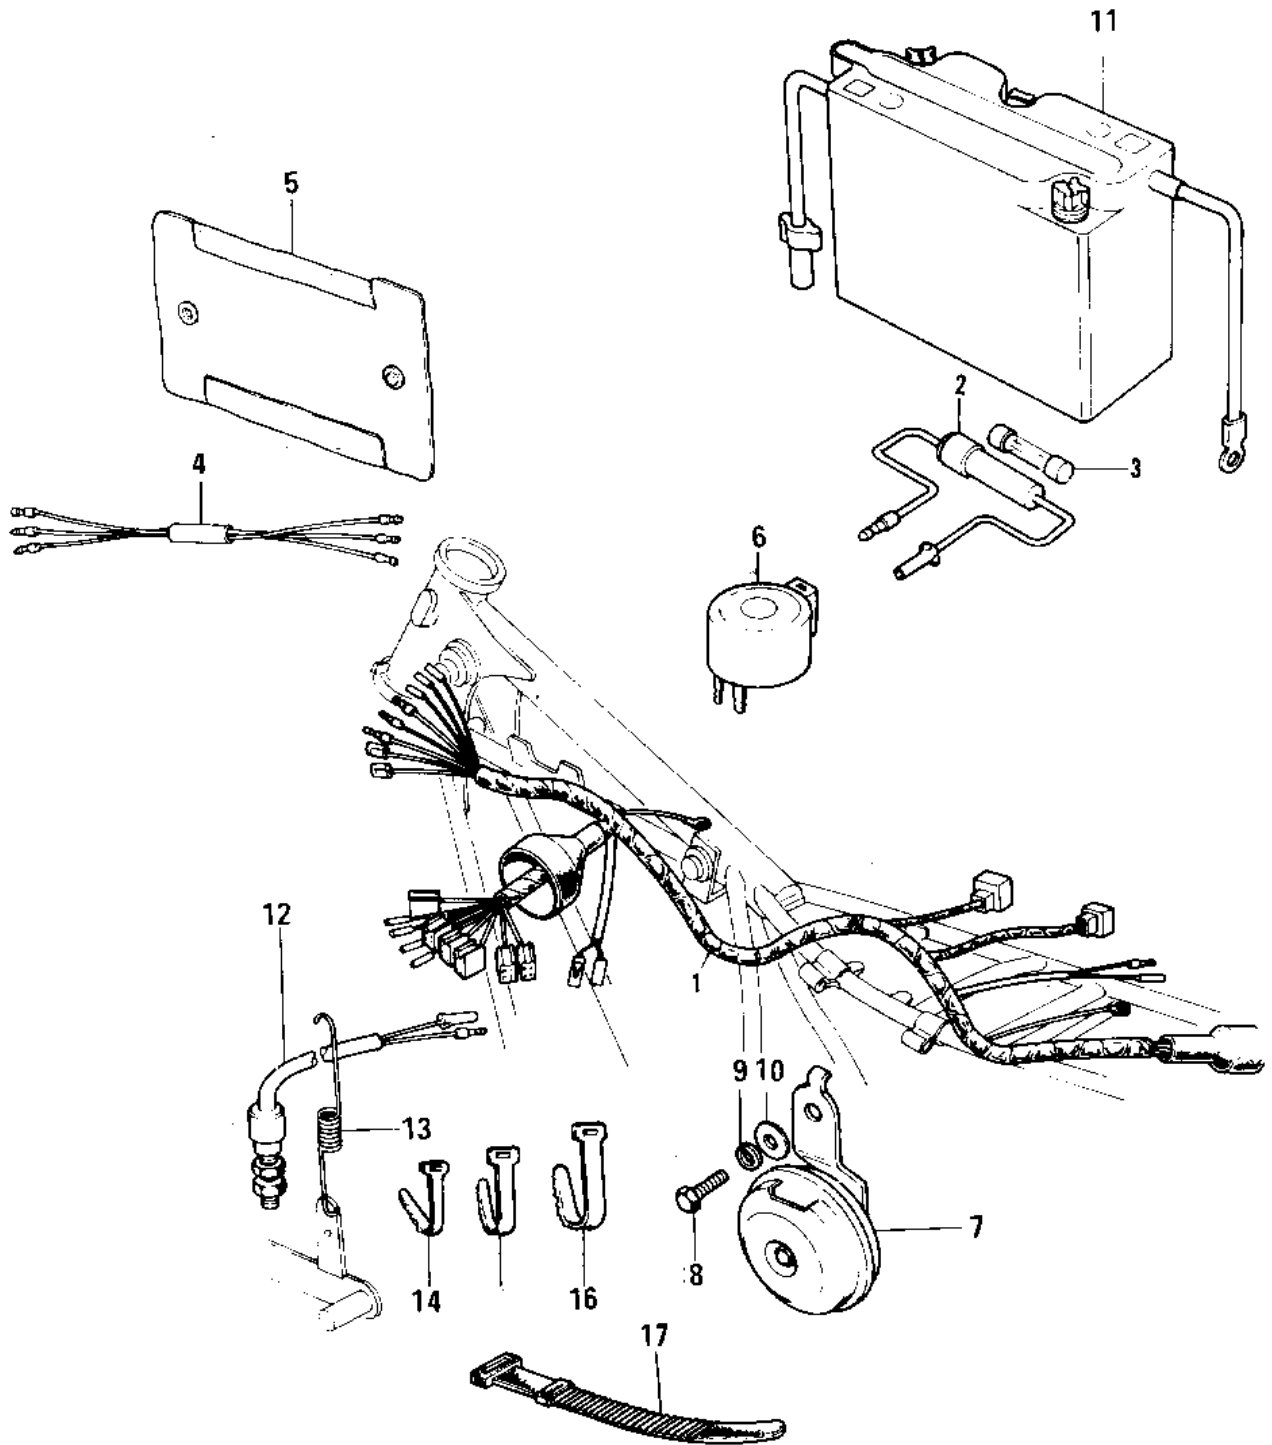

1973 F11M

PARTS DIAGRAM

CHASSIS ELECTRICAL EQUIPMENT

1973 F11M

PARTS LIST

CHASSIS ELECTRICAL EQUIPMENT

ITEM NAME	PART NUMBER	QUANTITY
WIRING HARNESS-MAIN (Ref # 1)	26001-082	
FUSE ASSY (Ref # 2,3)	26004-014	
FUSE 15A (Ref # 3)	26006-007	
WIRE-LEAD (Ref # 4)	26011-065	
COVER-WIRING HARNESS (Ref # 5)	26009-005	
RELAY-TURN SIGNAL (Ref # 6)	27002-013	
HORN (Ref # 7)	27003-056	
HORN (Ref # 7)	27003-056	
BOLT HEX HEAD 8X16 (Ref # 8)	116B0816	
WASHER SPRING 8MM (Ref # 9)	461F0800	
WASHER PLAIN 8MM (Ref # 10)	411B0800	
YUA BAT 6N4B-2A-3 (Ref # 11)	26012-035	
SWITCH-BRAKE LAMP (Ref # 12)	27010-017	
SPRING-BRAKE LAMP SW (Ref # 13)	27011-012	
BAND,SHORT (Ref # 14)	92072-030	
BAND,MIDDLE (Ref # 15)	92072-031	
BAND,LONG (Ref # 16)	92072-032	
BAND-RUBBER (Ref # 17)	92072-035	