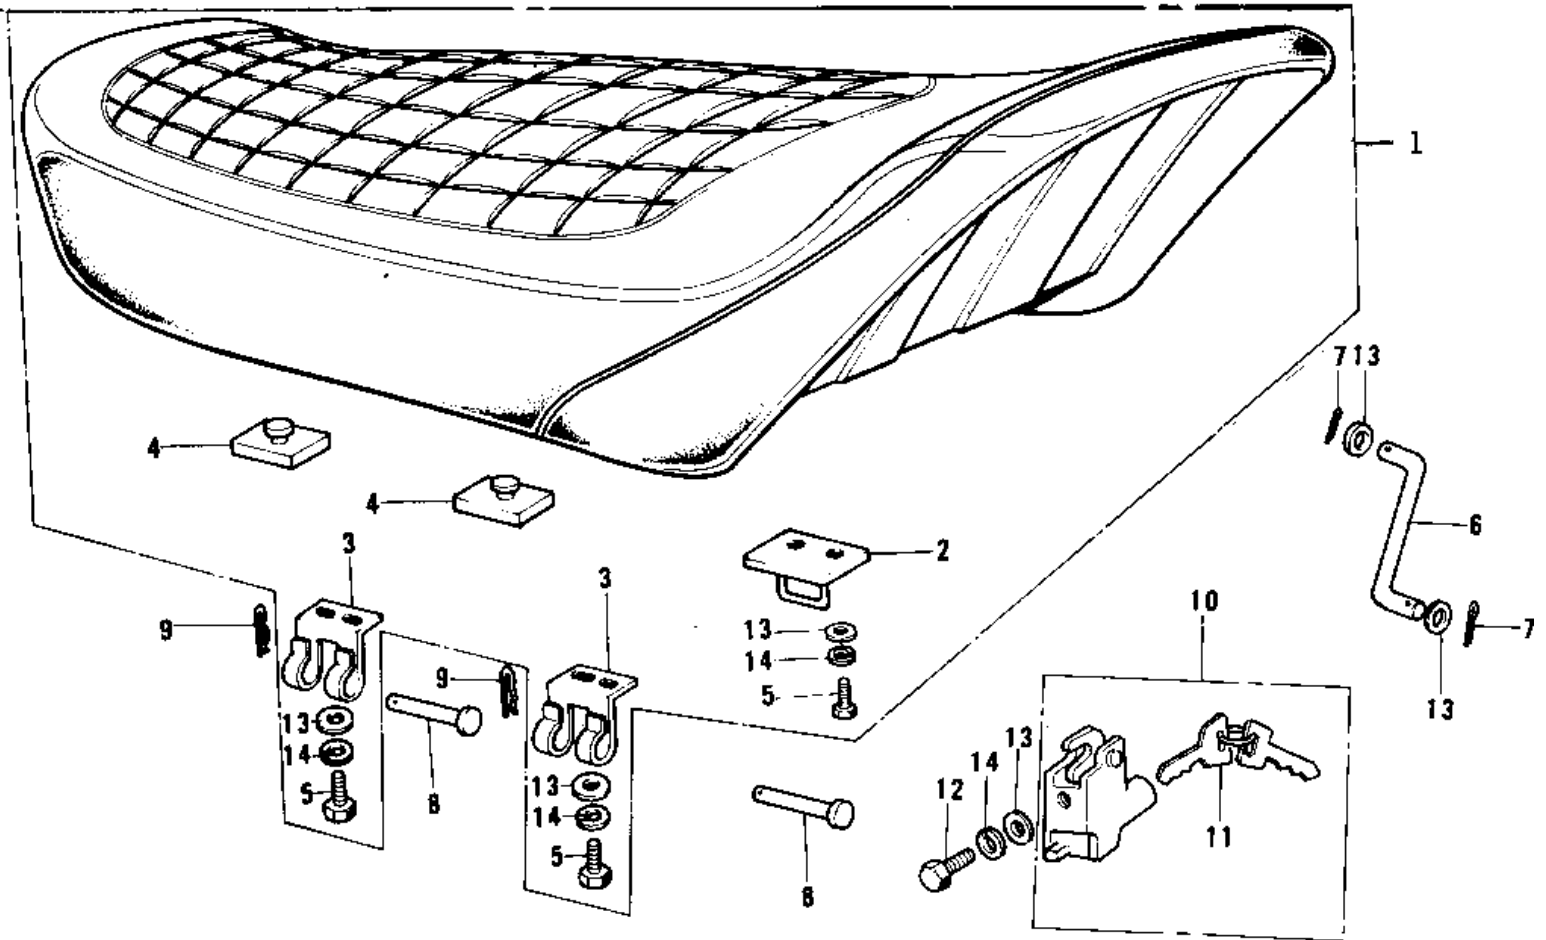

1973 F11M

PARTS DIAGRAM

SEAT (F11-A/B)

1973 F11M

PARTS LIST

SEAT (F11-A/B)

Kawasaki

Let the Good Times Roll®

ITEM NAME	PART NUMBER	QUANTITY
SEAT ASSY,DUAL (Ref # 1)	53002-056	
HOOK, SEAT (Ref # 2)	53008-021	
HINGE,BLACK (Ref # 3)	53009-017-10	
DAMPER RUBBER (Ref # 4)	92075-099	
BOLT-UPSET 6X14 (Ref # 5)	112B0614	
BOLT-UPSET 6X14 (Ref # 5)	112B0614	
STOPPER,SEAT (Ref # 6)	53054-008	
PIN COTTER 2.0X15 (Ref # 7)	550D2015	
PIN,COTER (Ref # 7)	92041-006	
PIN (Ref # 8)	53011-002	
COTTER PIN (Ref # 9)	92041-003	
LOCK ASSY,SEAT (Ref # 10)	53045-017	
KEY SET,#421 (Ref # 11)	27008-063-21	
KEY SET,#422 (Ref # 11)	27008-063-22	
KEY SET,#423 (Ref # 11)	27008-063-23	
KEY SET,#424 (Ref # 11)	27008-063-24	
KEY SET,#425 (Ref # 11)	27008-063-25	
KEY SET,#426 (Ref # 11)	27008-063-26	
KEY SET,#427 (Ref # 11)	27008-063-27	
KEY SET,#428 (Ref # 11)	27008-063-28	
KEY SET,#429 (Ref # 11)	27008-063-29	
KEY SET,#430 (Ref # 11)	27008-063-30	
BOLT-UPSET,6X12 (Ref # 12)	112G0612	
WASHER PLAIN 6MM (Ref # 13)	411B0600	
WASHER SPRING 6MM (Ref # 14)	461F0600	