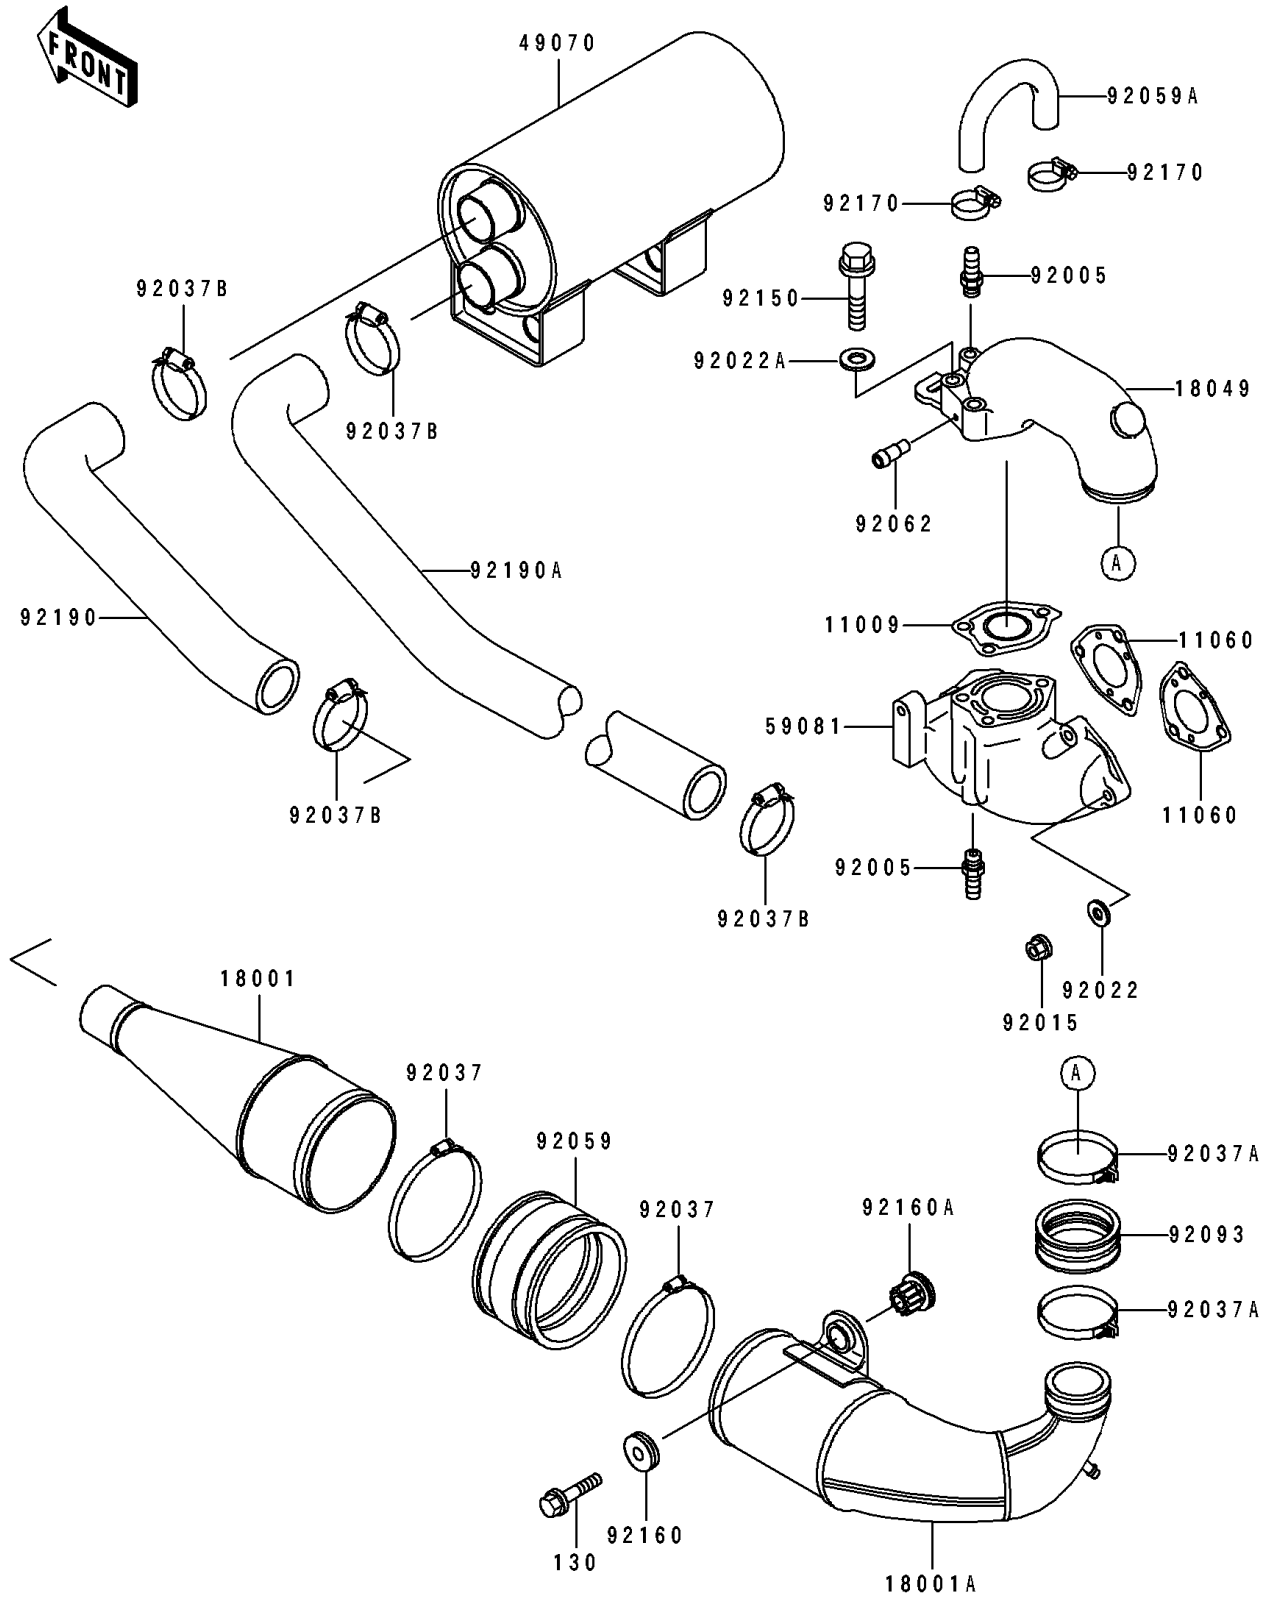

## PARTS DIAGRAM

# 1991 650 SX

## PARTS LIST

### Muffler

ITEM NAME	PART NUMBER	QUANTITY
GASKET,EXHAUST PIPE (Ref # 11009)	11009-3752	1
GASKET,EXHAUST PIPE (Ref # 11060)	11060-3721	2
MUFFLER,BODY (Ref # 18001)	18001-3716	1
MUFFLER (Ref # 18001A)	18001-3720	1
PIPE-EXHAUST (Ref # 18049)	18049-3724	1
MUFFLER-COMP (Ref # 49070)	49070-3710	1
MANIFOLD-EXHAUST (Ref # 59081)	59081-3706	1
FITTING,HOSE (Ref # 92005)	92005-3001	2
NUT,CAP,8MM (Ref # 92015)	92015-1371	6
WASHER,8.2X18X1.5 (Ref # 92022)	92022-1964	6
WASHER,10.2X20X1.5 (Ref # 92022A)	92022-3742	3
CLAMP,MAX120.7MM (Ref # 92037)	92037-3733	2
CLAMP,68MM (Ref # 92037A)	92037-3740	2
CLAMP (Ref # 92037B)	92037-509	4
TUBE,MUFFLER CONNECTING (Ref # 92059)	92059-3767	1
TUBE (Ref # 92059A)	92059-3816	1
NOZZLE (Ref # 92062)	92062-3705	1
SEAL (Ref # 92093)	92093-3705	1
BOLT,10X50 (Ref # 92150)	92150-3723	3
DAMPER,MUFFLER (Ref # 92160)	92160-3701	1
DAMPER,MUFFLER MOUNT (Ref # 92160A)	92160-3702	1
CLAMP (Ref # 92170)	92170-3718	2
TUBE,MUFFLER-WATER MUFFLER (Ref # 92190)	92190-3731	1
TUBE,WATER MUFFLER-HULL (Ref # 92190A)	92190-3732	1
BOLT-FLANGED (Ref # 130)	130Z0845	1