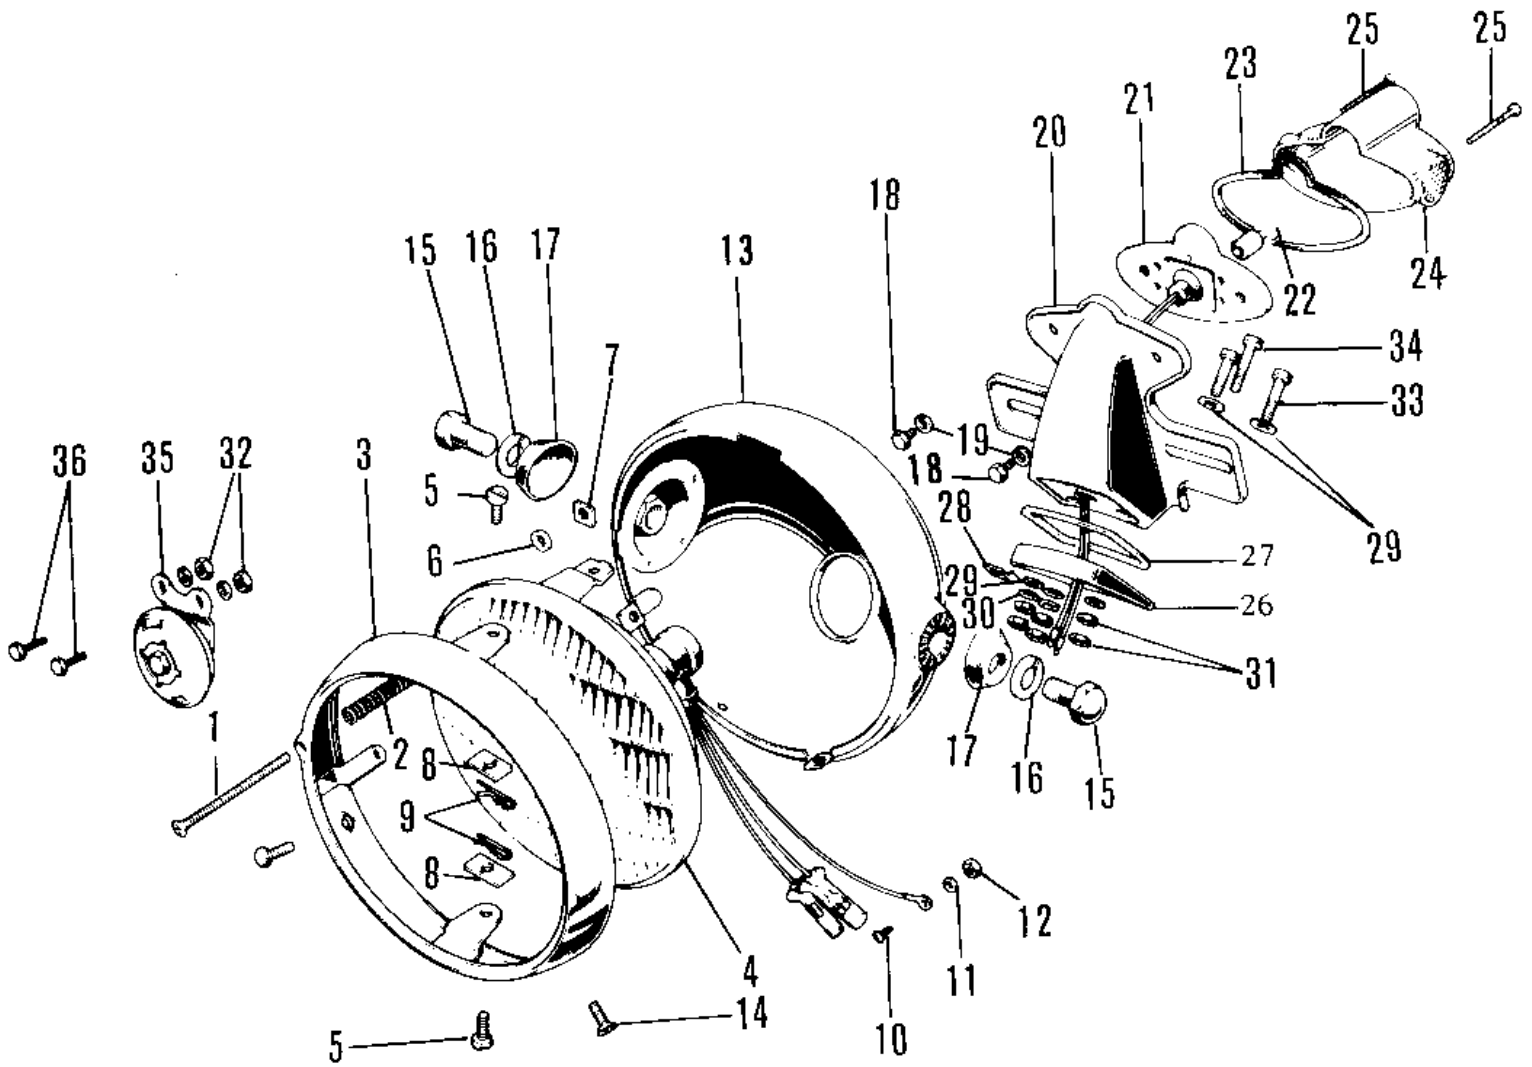

1971 Bison

PARTS DIAGRAM

HEADLIGHT/TAILLIGHT

1971 Bison

PARTS LIST

HEADLIGHT/TAILLIGHT

Kawasaki

Let the Good Times Roll®

ITEM NAME

PART NUMBER

QUANTITY
