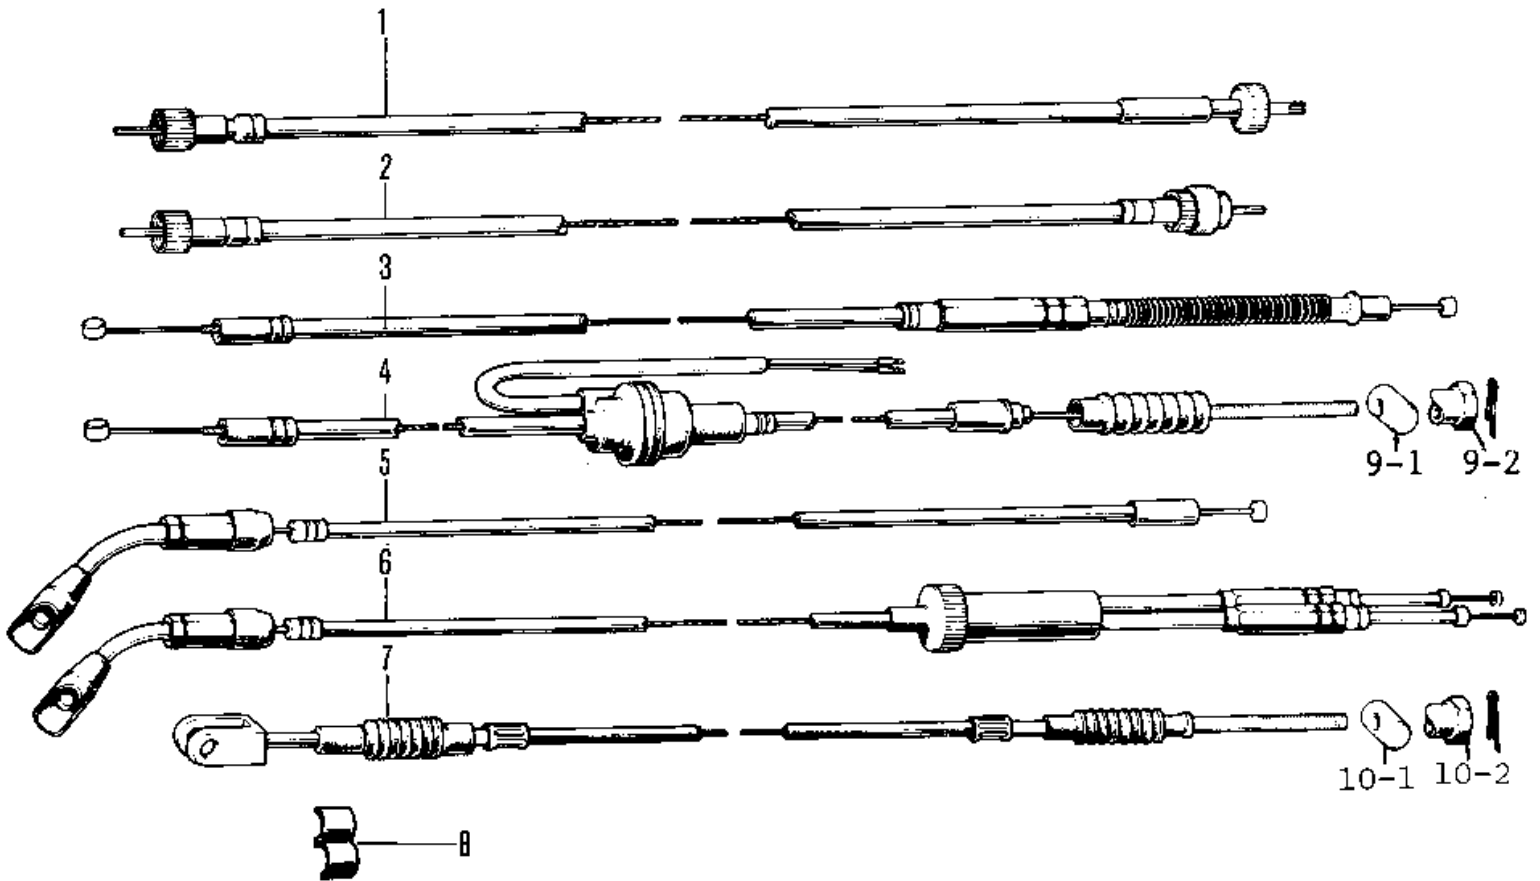

1971 Bison

PARTS DIAGRAM

CABLES ('71-'72 F8/F8-A)

1971 Bison

PARTS LIST

CABLES ('71-'72 F8/F8-A)

Kawasaki

Let the Good Times Roll®

ITEM NAME

PART NUMBER

QUANTITY
