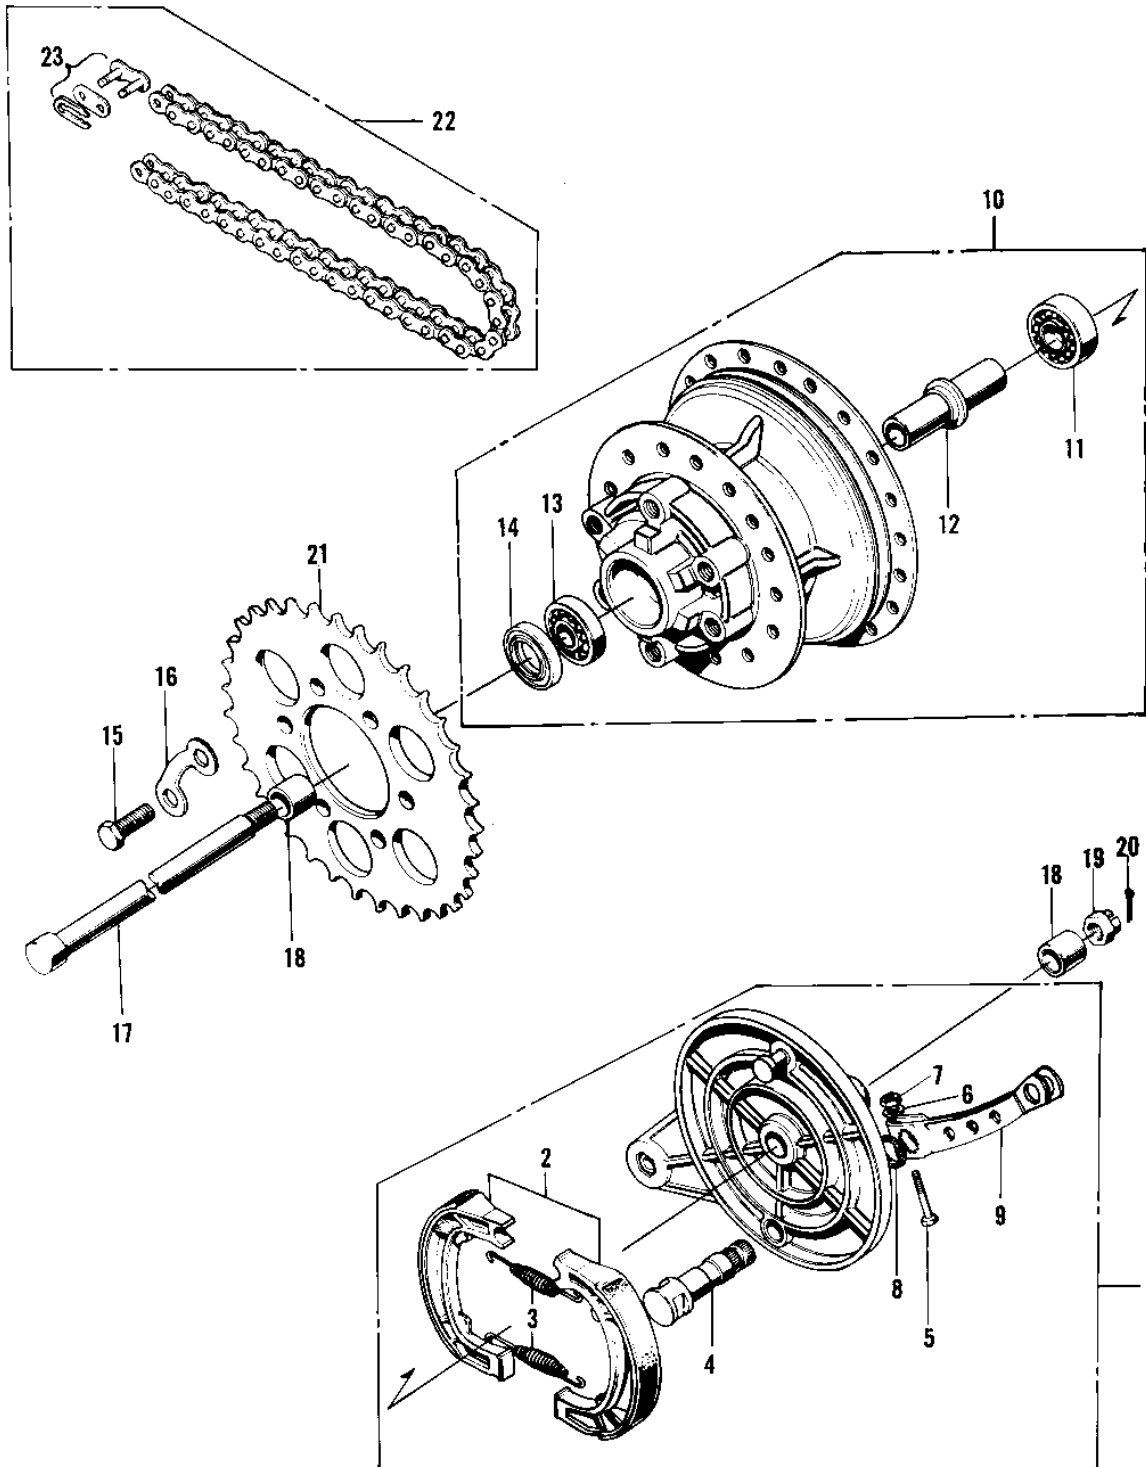

1971 Bison

PARTS DIAGRAM

REAR HUB/BRAKE/CHAIN ('71-'72 F8/F8-A)

1971 Bison

PARTS LIST

REAR HUB/BRAKE/CHAIN ('71-'72 F8/F8-A)

Kawasaki

Let the Good Times Roll®

ITEM NAME

PART NUMBER

QUANTITY
