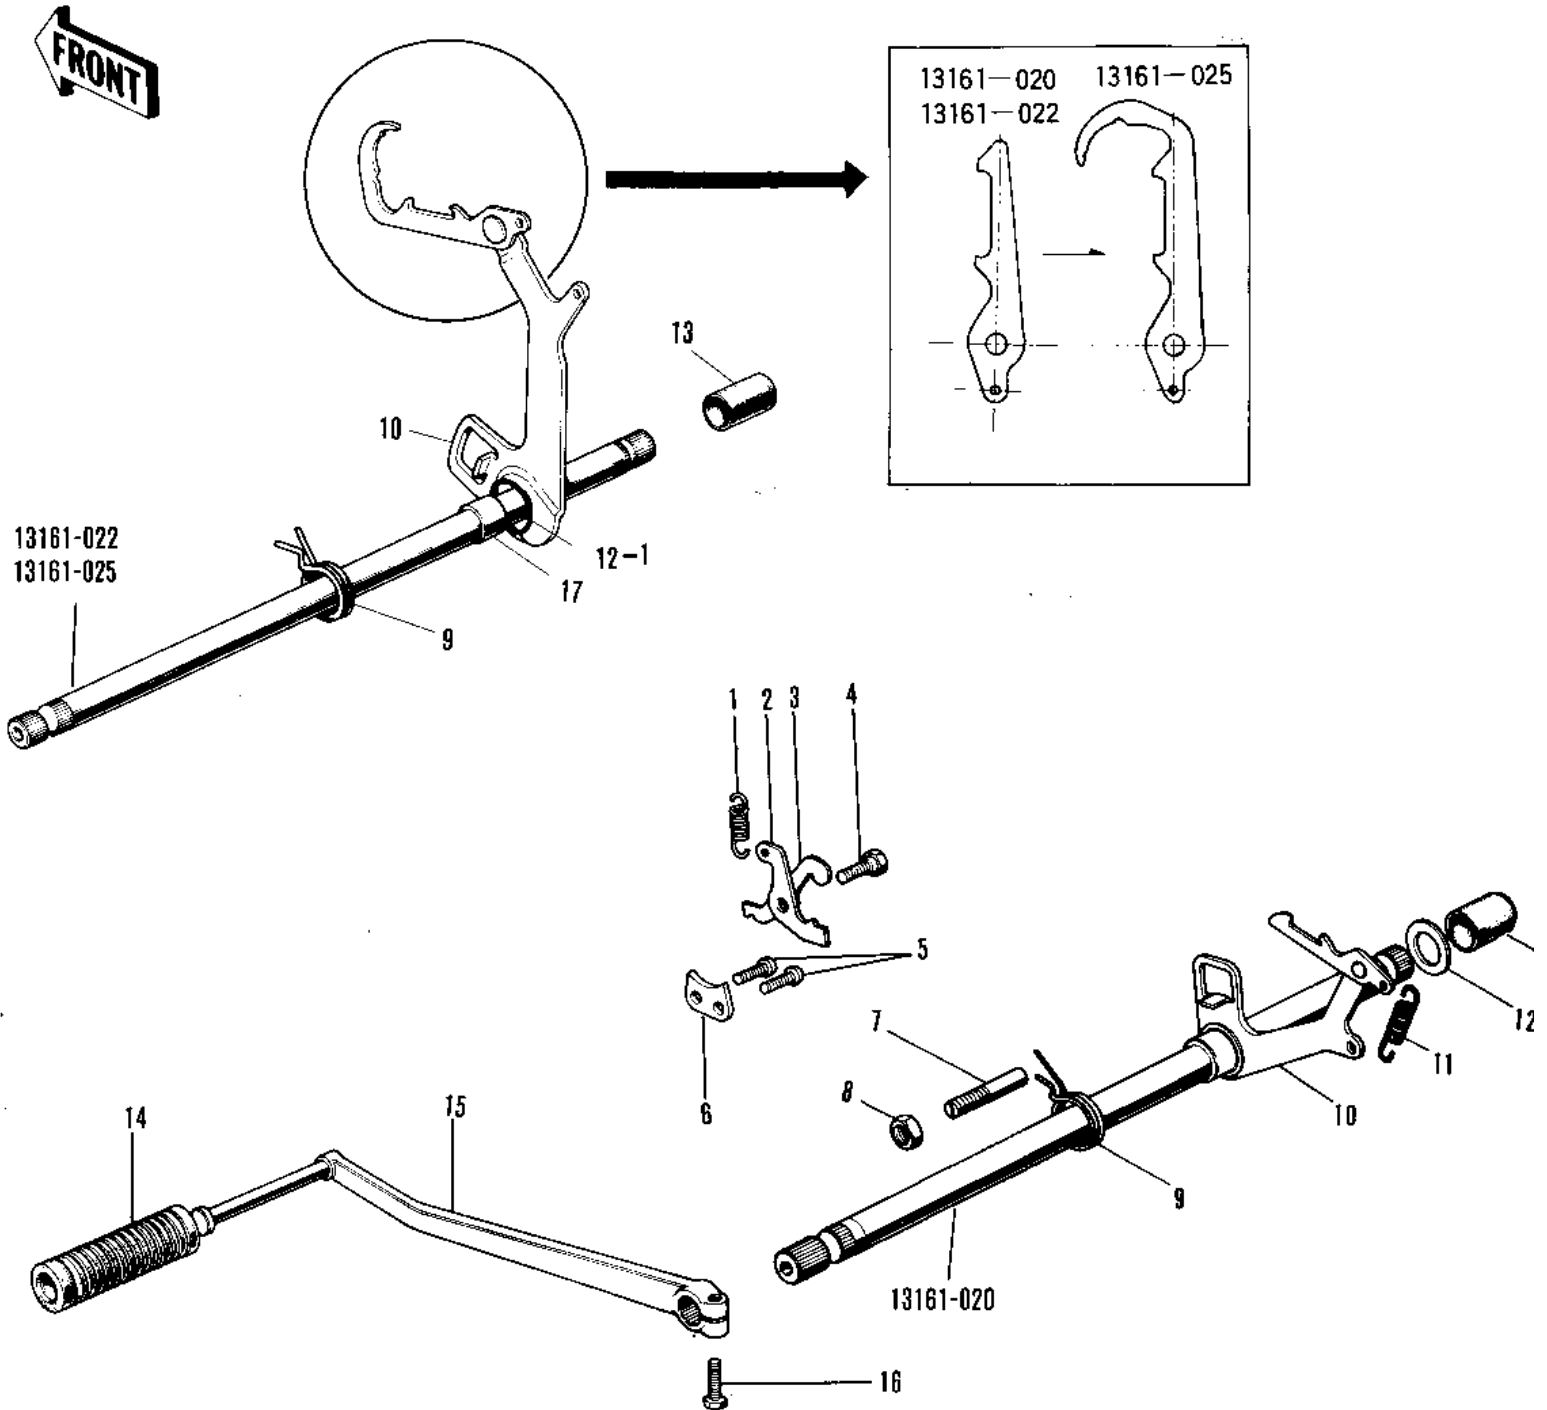

1971 Bison

PARTS DIAGRAM

GEAR CHANGE MECHANISM ('71-'72 F8/F8-A)

1971 Bison

PARTS LIST

GEAR CHANGE MECHANISM ('71-'72 F8/F8-A)

ITEM NAME

PART NUMBER

QUANTITY
