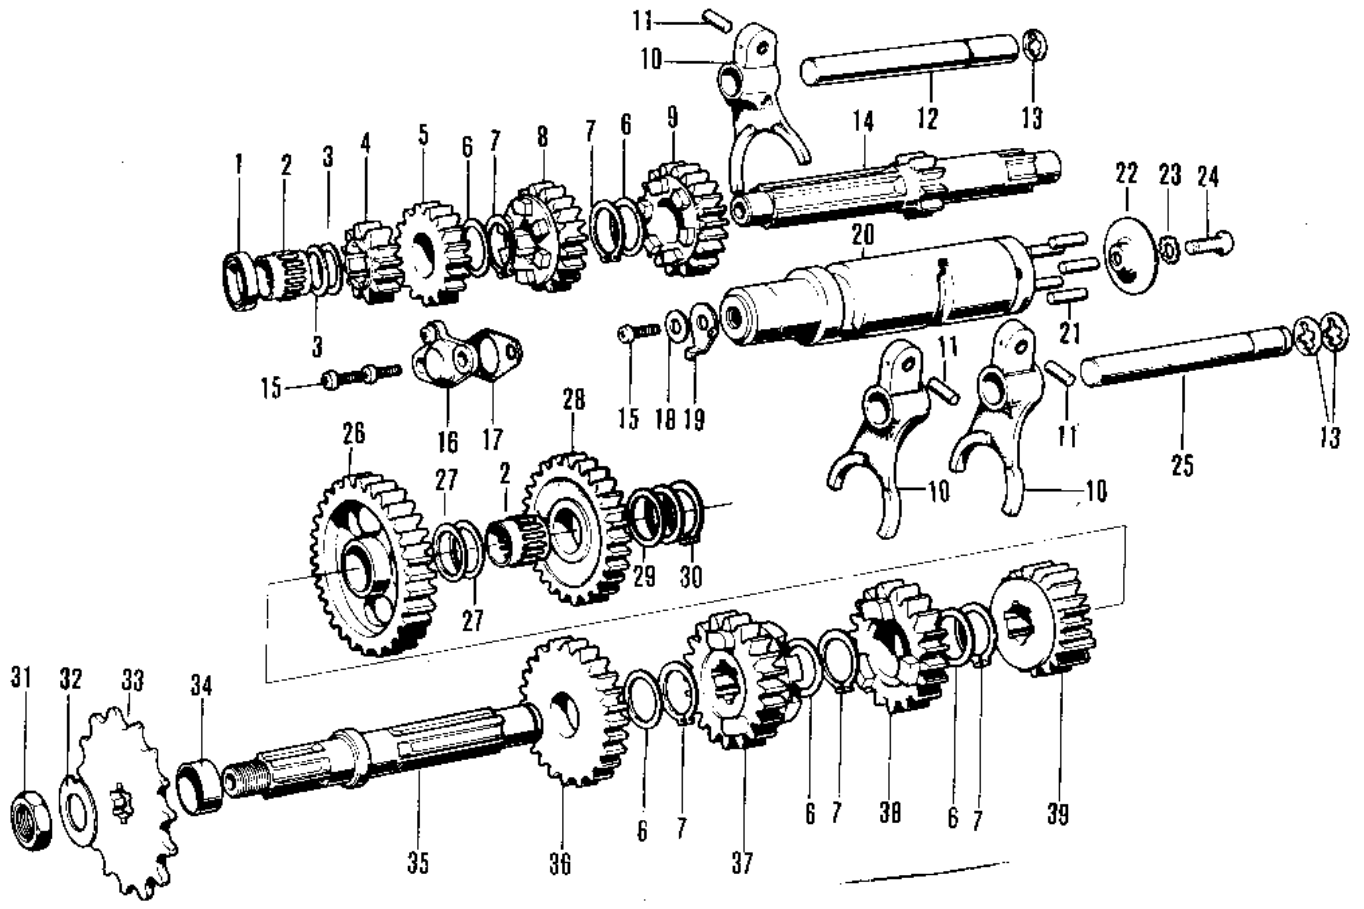

1971 Bison

PARTS DIAGRAM

TRANSMISSION/CHANGE DRUM ('71-'72 F8/F8-

1971 Bison

PARTS LIST

TRANSMISSION/CHANGE DRUM ('71-'72 F8/F8-

ITEM NAME

PART NUMBER

QUANTITY
