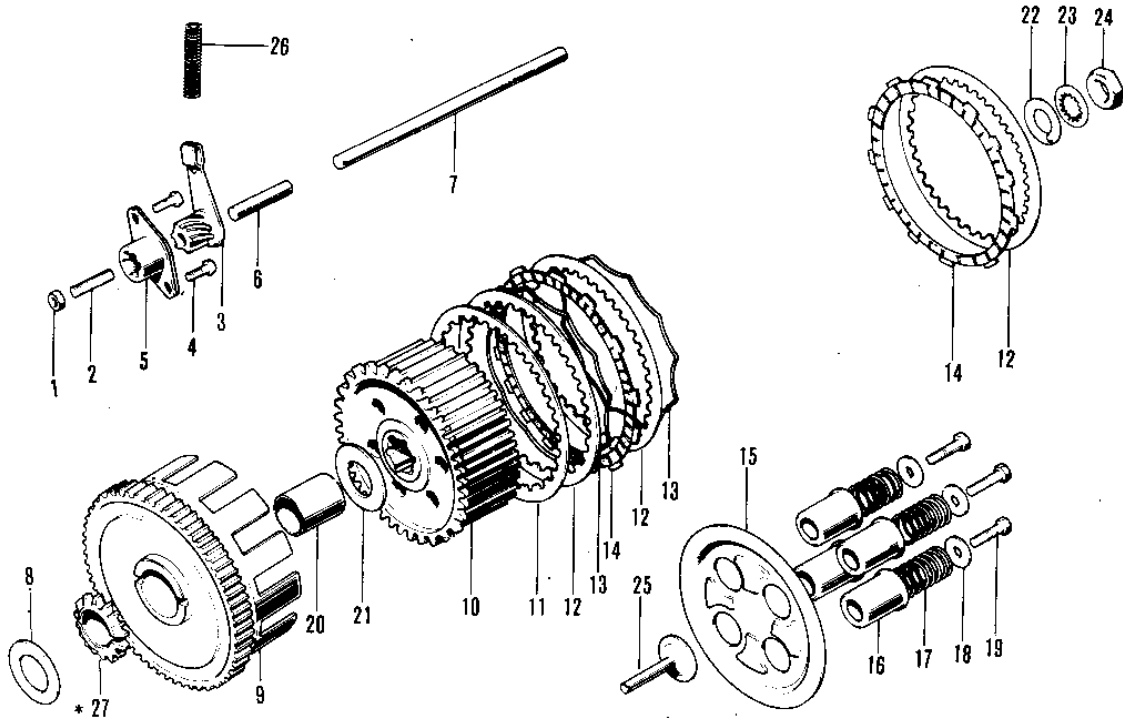

1971 Bison

PARTS DIAGRAM

CLUTCH ('71-'72 F8/F8-A)

1971 Bison

PARTS LIST

CLUTCH ('71-'72 F8/F8-A)

Kawasaki

Let the Good Times Roll®

ITEM NAME

PART NUMBER

QUANTITY
