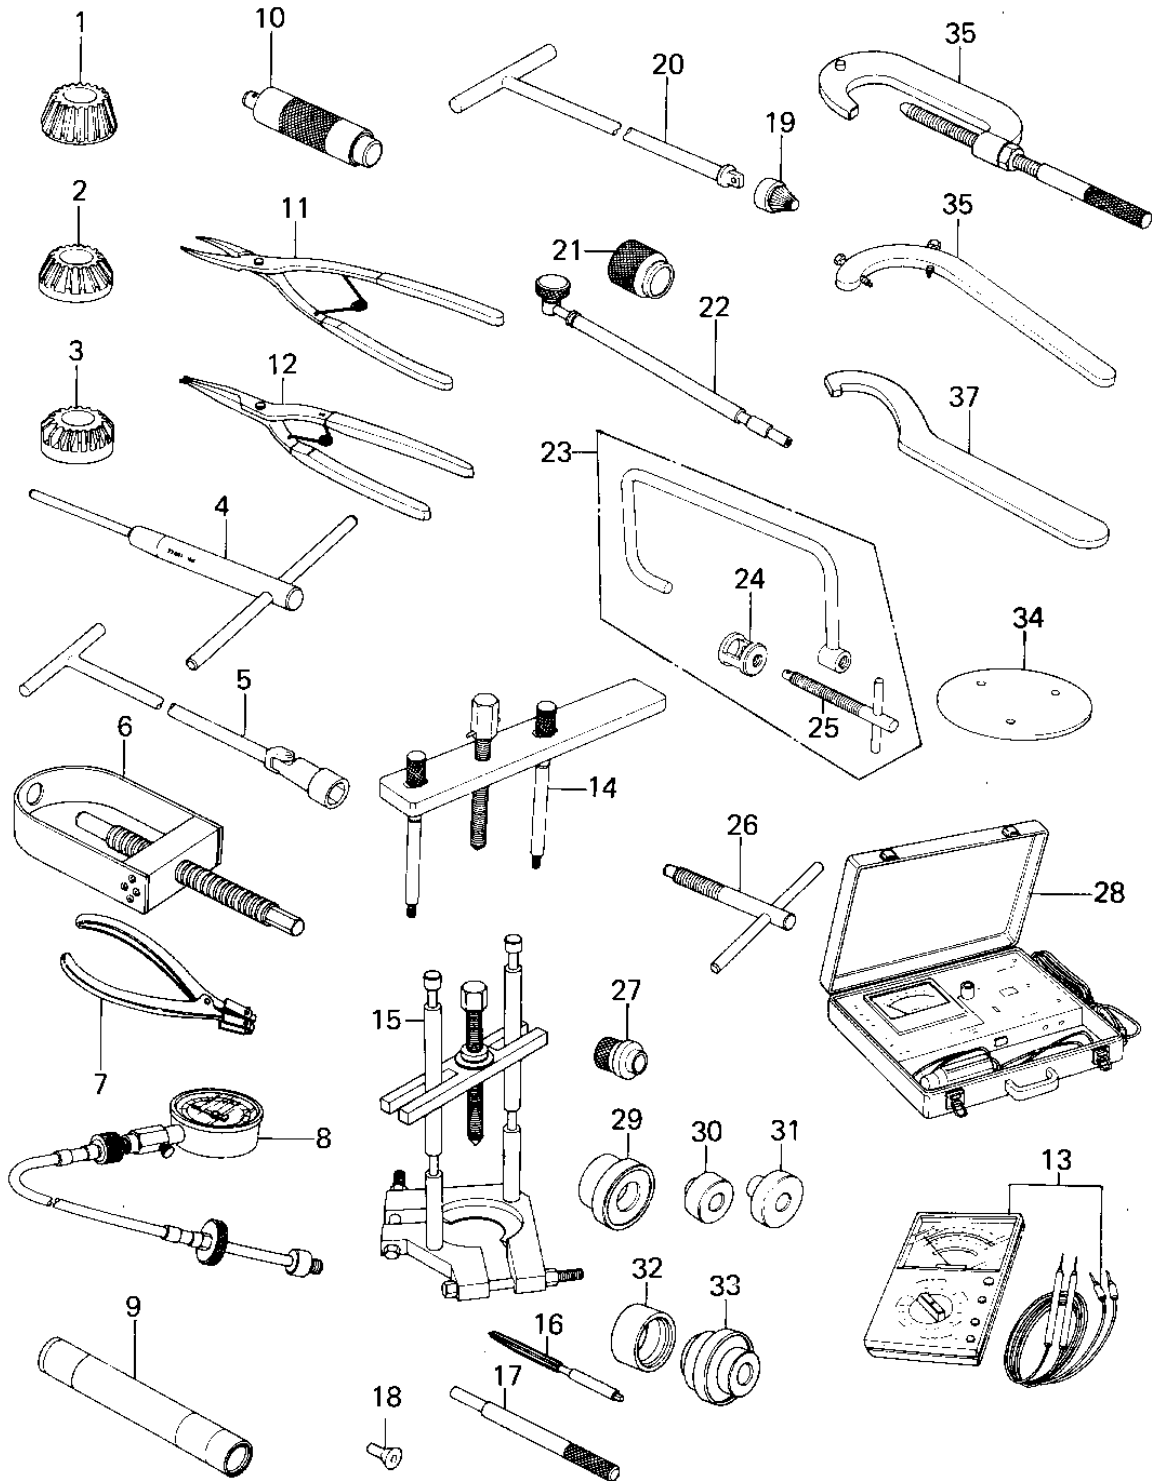

1978 KZ200-A1

PARTS DIAGRAM

SPECIAL SERVICE TOOLS