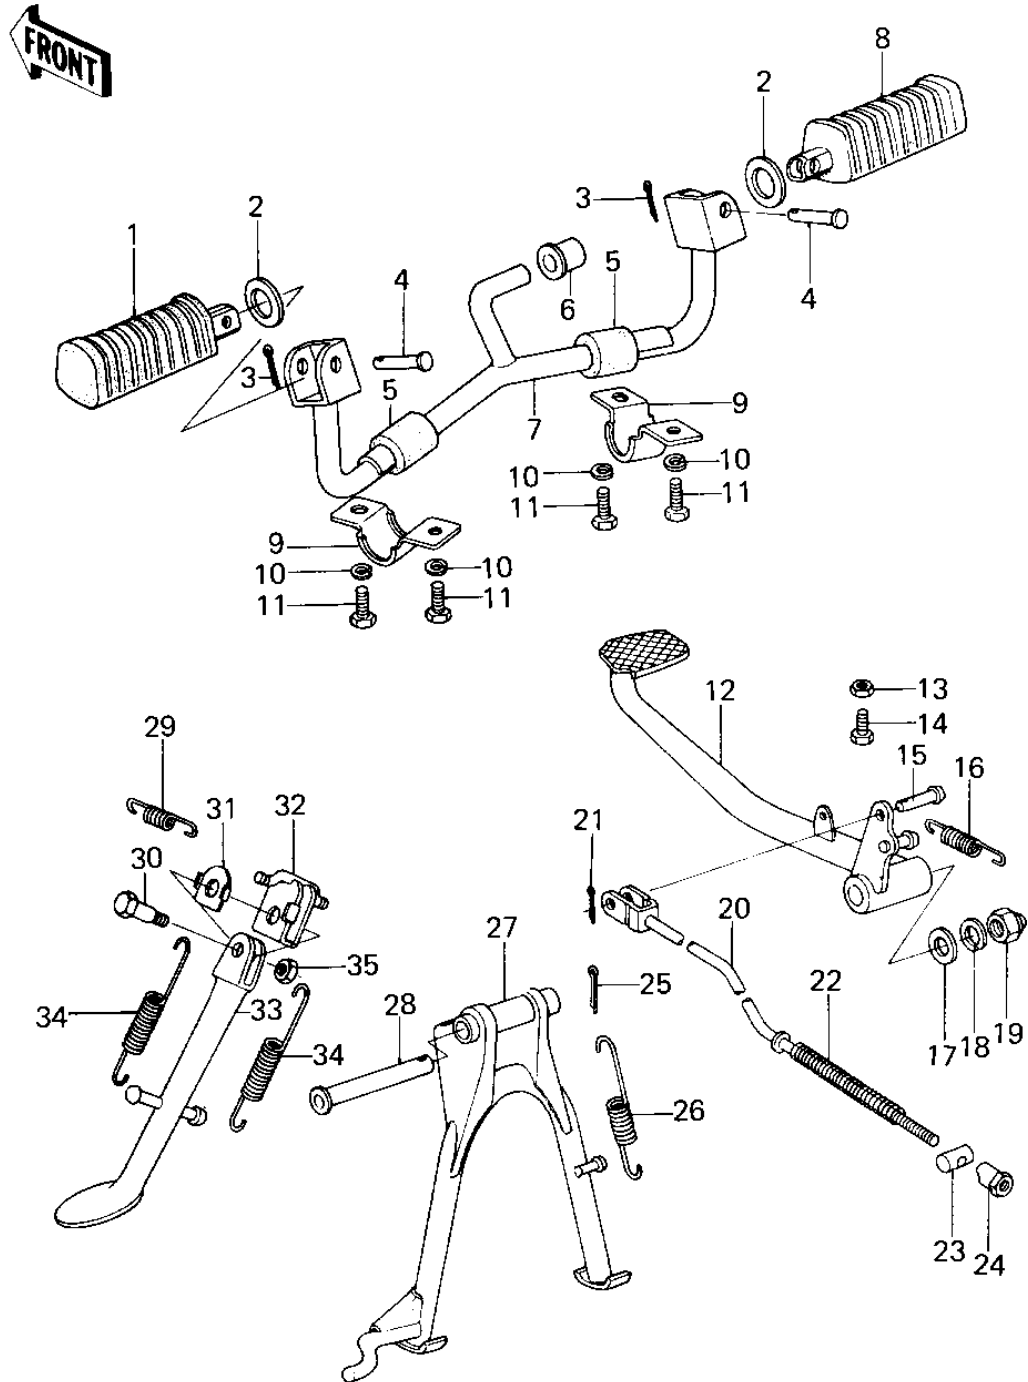

1978 KZ200-A1

PARTS DIAGRAM

FOOTRESTS/STANDS/BRAKE PEDAL

1978 KZ200-A1

PARTS LIST

FOOTRESTS/STANDS/BRAKE PEDAL

ITEM NAME

PART NUMBER

QUANTITY
