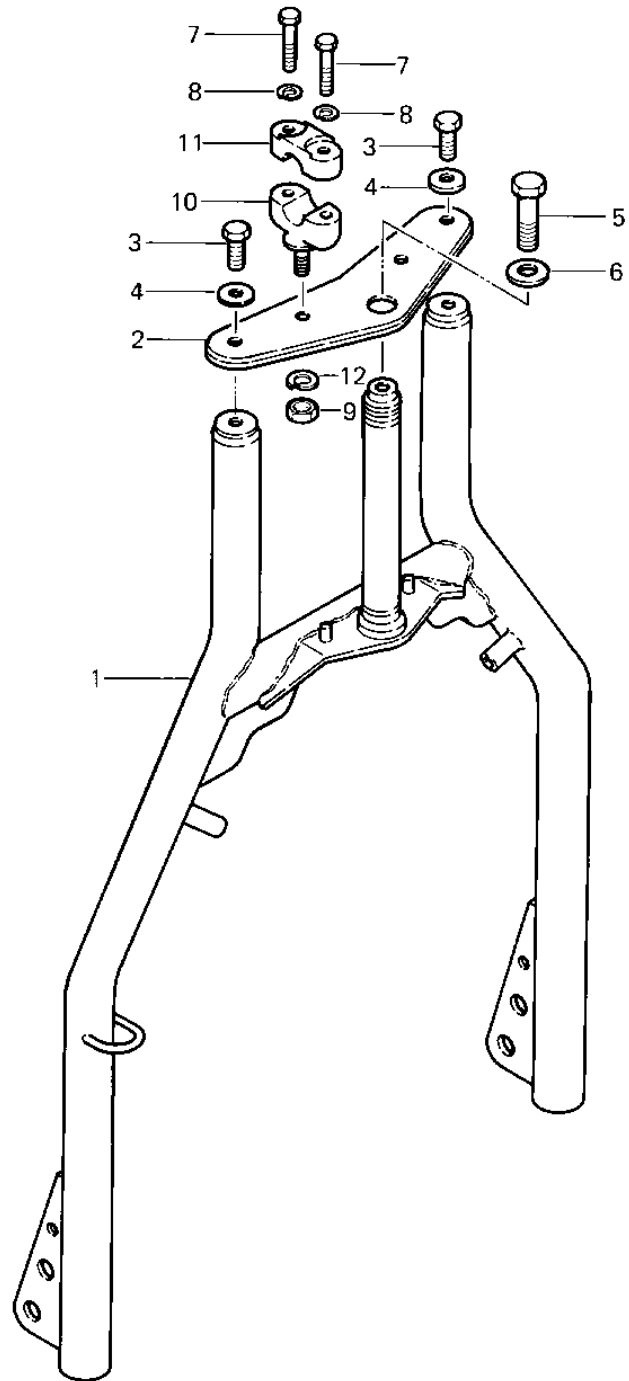

## PARTS DIAGRAM

### FRONT FORK ('83 KLT200-A4/A4A)

## PARTS LIST

### FRONT FORK ('83 KLT200-A4/A4A)

ITEM NAME	PART NUMBER	QUANTITY
FORK-FRONT,BLACK (Ref # 1)	44001-4009-8G	1
FORK-FRONT,GREEN (Ref # 1)	44001-4009-7F	1
HOLDER-FORK UPPER (Ref # 2)	44039-4003	1
BOLT (Ref # 3)	92001-1742	2
WASHER (Ref # 4)	92022-1381	2
BOLT,STEERING STEM (Ref # 5)	44041-072	1
WASHER,STEERING STEM (Ref # 6)	44043-056	1
BOLT HEX HEAD 8X35 (Ref # 7)	110N0835	4
WASHER SPRING 8MM (Ref # 8)	461F0800	4
NUT,10MM (Ref # 9)	314B1000	2
HOLDER,HANDLEBAR,BUFF (Ref # 10)	46012-002-80	2
HOLDER UPPER HANDLEBAR (Ref # 11)	46012-004	2
WASHER SPRING 10MM (Ref # 12)	461F1000	2