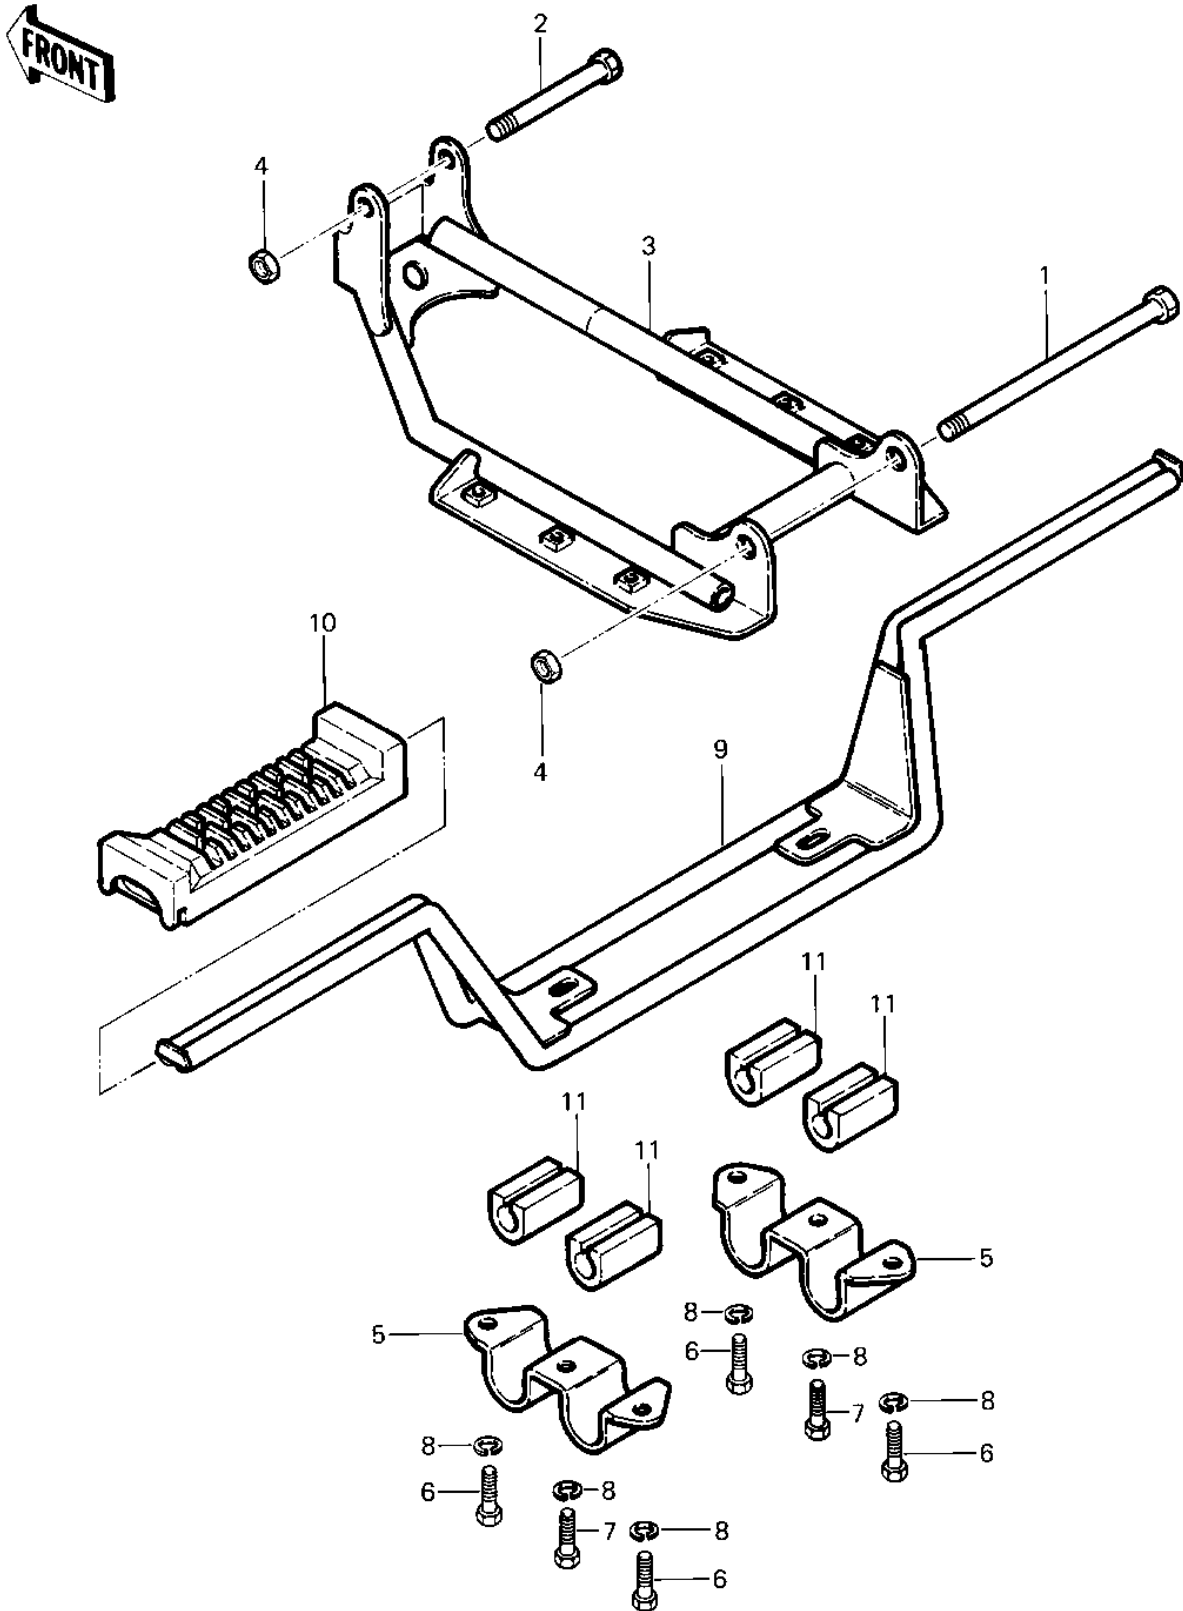

## PARTS DIAGRAM

### FOOTRESTS ('83 KLT200-A4/A4A)

## PARTS LIST

### FOOTRESTS ('83 KLT200-A4/A4A)

ITEM NAME	PART NUMBER	QUANTITY
BOLT,8X115 (Ref # 1)	114B08115	1
BOLT, HEX HEAD, 8 X 65 (Ref # 2)	114B0665	1
GUARD,ENGINE (Ref # 3)	55020-4007	1
NUT,LOCK,8MM (Ref # 4)	92015-1124	2
HOLDER (Ref # 5)	13091-4001	2
BOLT-SMALL-UPSET,8X18 (Ref # 6)	115G0818	4
BOLT, HEX HEAD 18 X 20 (Ref # 7)	114B0820	2
WASHER SPRING 8MM (Ref # 8)	461F0800	6
HOLDER STEP (Ref # 9)	34003-4007	1
STEP,RUBBER (Ref # 10)	34028-4001	2
DAMPER (Ref # 11)	92075-4015	4