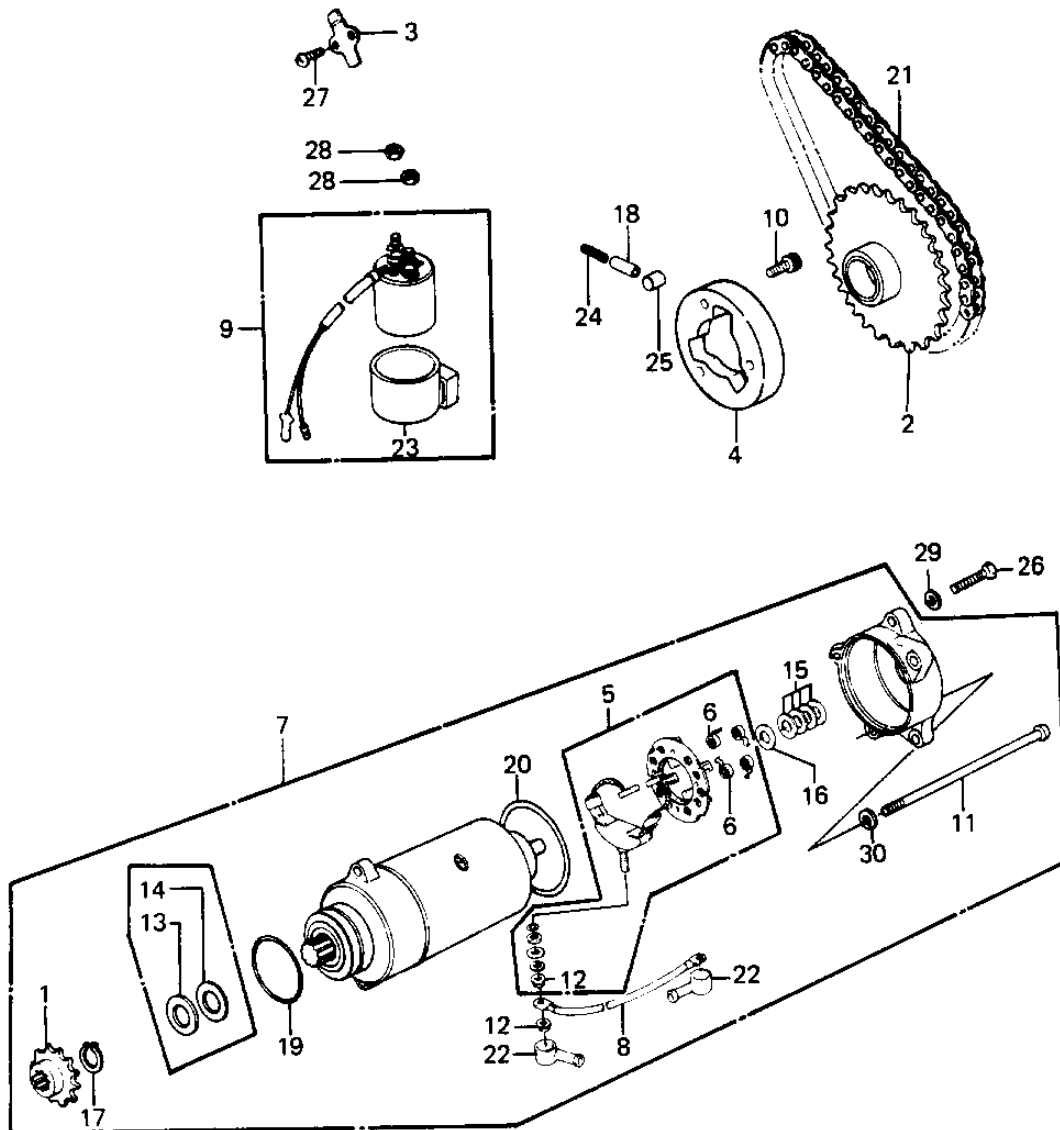

1983 Duckster

PARTS DIAGRAM

STARTER MOTOR/STARTER CLUTCH

E1840-0037

1983 Duckster

PARTS LIST

STARTER MOTOR/STARTER CLUTCH

ITEM NAME

PART NUMBER

QUANTITY
