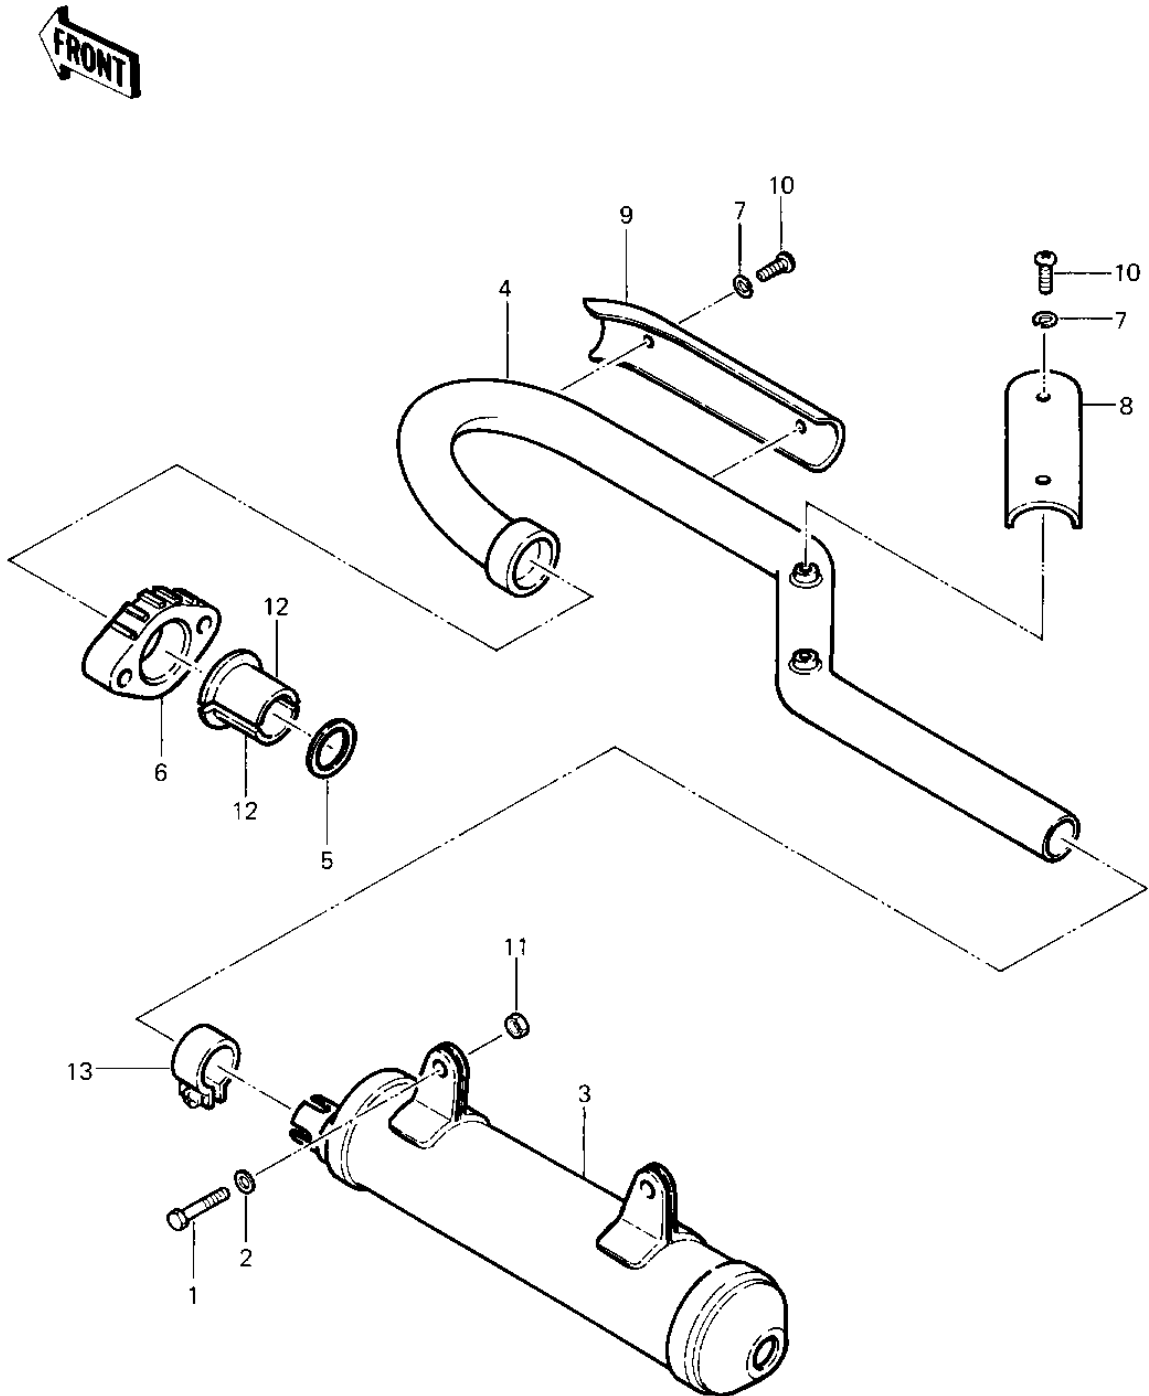

1983 KLT200

PARTS DIAGRAM

MUFFLER ('83 KLT200-A4/A4A)

1983 KLT200

PARTS LIST

MUFFLER ('83 KLT200-A4/A4A)

ITEM NAME	PART NUMBER	QUANTITY
BOLT,8X20 (Ref # 1)	115G0820	1
WASHER PLAIN 8MM (Ref # 2)	410B0800	1
MUFFLER (Ref # 3)	18001-1451	1
PIPE-EXHAUST (Ref # 4)	18049-1131	1
GASKET,EXHAUST PIPE H (Ref # 5)	11009-1866	1
HOLDER EXHAUST PIPE (Ref # 6)	18069-1014	1
WASHER SPRING 8MM (Ref # 7)	461F0800	4
COVER-EXHAUST PIPE (Ref # 8)	49107-1002	1
COVER-EXHAUST PIPE (Ref # 9)	49107-1003	1
SCREW (Ref # 10)	92009-1054	4
NUT-8MM (Ref # 11)	92015-1143	1
INSERT,EXHAUST PIPE (Ref # 12)	92027-278	2
CLAMP,MUFFLER FITTING (Ref # 13)	92037-1035	1